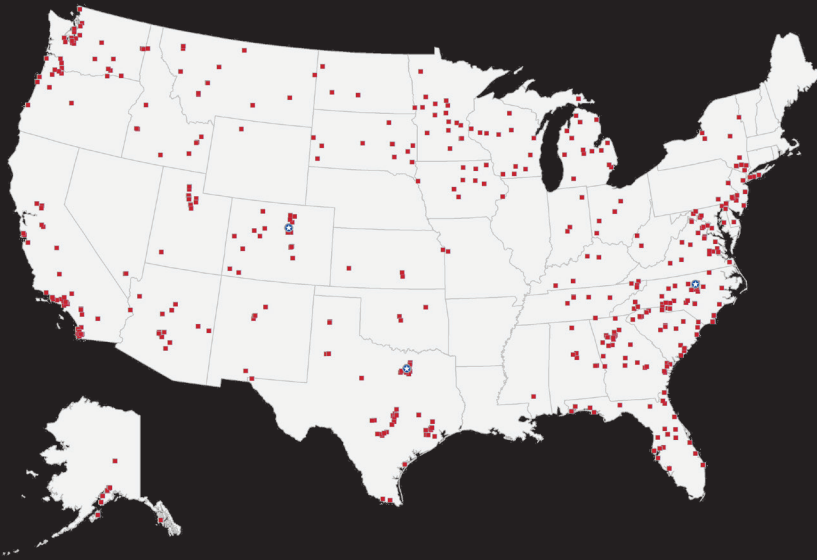

REAL-TIME ORDER TRACKING

Instantly check the status and location of your orders with My BFS Customer Portal. Get precise delivery notifications and view delivery-confirmation photos.

RAPID PROFESSIONAL DELIVERY

Get the assurance of prompt and professional delivery using GPS-based tracking technology and our expansive Builders FirstSource fleet.

SEAMLESS WILL-CALL PICKUP

Need materials fast? Your Builders FirstSource pro remodeling specialist can coordinate getting your order prepared for pickup while you focus on other important tasks.

■ LOCATIONS NATIONWIDE

550

Distribution Locations
in 39 States

131

Millwork
Operations

119

Truss, EWP & READY-
FRAME® Operations

84