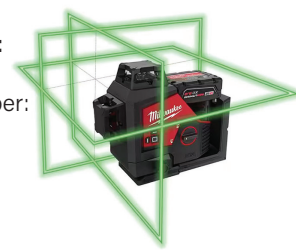

Milwaukee M12 Green 360° 3-Plane Laser Kit

- Comes with **FREE** 12V battery
- Model number: (363-221)
- BFS part number: (ML363221)

$549⁹⁵

Reg. Price $599.00

Milwaukee

SIMI VALLEY, CA	• 805.526.3434	HOLLYWOOD, CA	• 323.469.1951	LOS ANGELES, CA	• 323.478.2200	VENTURA, CA	• 805.648.3181
N. HOLLYWOOD, CA	• 818.982.6046	NORTHRIDGE, CA	• 818.885.6322	SANTA CLARITA, CA	• 661.254.3113		
THOUSAND OAKS, CA	• 805.375.8000	BURBANK, CA	• 818.842.2177	MAR VISTA, CA	• 310.881.2000