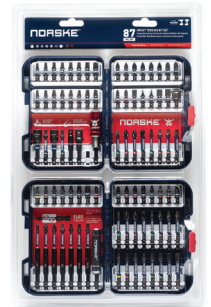

- Model number: (48-32-4013)
- BFS part number: (ML48324013)

Milwaukee **\$20⁹⁵**
Reg. Price \$24.99

Milwaukee 15-Piece SHOCKWAVE Impact Duty Titanium Drill Bit Set

- Model number: (48-89-4670)
- BFS part number: (ML48894670)

Milwaukee **\$20⁹⁵**
Reg. Price \$24.99

Milwaukee 6-Piece Screwdriver Kit

- Model number: (48-22-2706)
- BFS part number: (ML48222706)

Milwaukee **\$17⁹⁵**
Reg. Price \$19.99

Milwaukee PACKOUT Black Tumbler

- 20-ounce:**
- Model number: (48-22-8392BP)
 - BFS part number: (ML48228392BP)
- 30-ounce:**
- Model number: (48-22-8393BP)
 - BFS part number: (ML48228393BP)

Milwaukee **\$22⁹⁵**
Reg. Price \$29.99

NORSKE 87-Piece Impact Torsion Driver Bit Set

- Model number: (NIBP1715)
- BFS part number: (NIBP1715)

NORSKE **\$36⁹⁵**
Reg. Price \$89.99

Milwaukee OPEN-LOK 1-3/8" TITANIUM CHARGED Blades Kit

- Model number: (49-25-1233P)
- BFS part number: (ML49251233P)