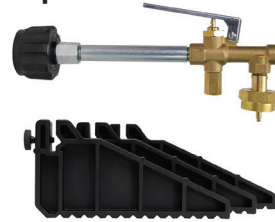

Mr. Heater Fuel Keg 16-Ounce Refillable Propane Tank

- Model number: (F200048)
- BFS part number: (MHF200048)

Reg. Price \$29.89 **\$24⁹⁹**

Mr. Heater Fuel Keg Brass Propane Tank Adapter

- Model number: (F200049)
- BFS part number: (MHF200049)

Reg. Price \$53.49 **\$47⁹⁹**

Vornado Small Air Circulator

- Model number: (CR1-0116-06)
- BFS part number: (CR1-0116-06)

Reg. Price \$61.25 **\$49⁹⁹**

Stabila 48"/16" Type 196 Series Journeyman Box Level

- Model number: (37816)
- BFS part number: (ST37816)

Reg. Price \$176.99 **\$149⁹⁹**

ALL SURE-LOC BATH HARDWARE 25% OFF

RUST-OLEUM ALL 12-OUNCE SPRAY PAINTS 20% OFF

MINWAX ALL 1-QUART STAINS 20% OFF

McCall, ID • 208.634.2234

Prices valid from July 1 - 31, 2024 | Limited to stock on hand. While supplies last.

BLDR.COM

WE HAVE SCAFFOLDING IN STOCK!

Pavestone 1/2 Cubic Feet River Pebbles

- Model number: (54250)
- BFS part number: (54250)