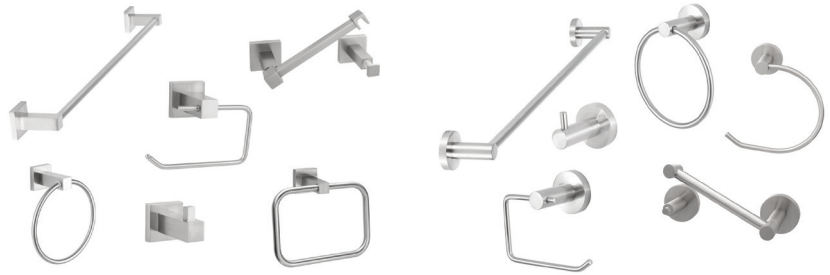

Mr. Heater Fuel Keg 16-Ounce Refillable Propane Tank

- Model number: (F200048)
- BFS part number: (MHF200048)

Reg. Price \$29.89 **\$24⁹⁹**

Mr. Heater Fuel Keg Brass Propane Tank Adapter

- Model number: (F200049)
- BFS part number: (MHF200049)

Reg. Price \$53.49 **\$47⁹⁹**

Vornado Small Air Circulator

- Model number: (CR1-0116-06)
- BFS part number: (CR1-0116-06)

Reg. Price \$61.25 **\$49⁹⁹**

Stabila 48"/16" Type 196 Series Journeyman Box Level

- Model number: (37816)
- BFS part number: (ST37816)

Reg. Price \$176.99 **\$149⁹⁹**

ALL SURE-LOC BATH HARDWARE 25% OFF

RUST-OLEUM ALL 12-OUNCE SPRAY PAINTS 20% OFF

MINWAX ALL 1-QUART STAINS 20% OFF

McCall, ID • 208.634.2234

Prices valid from July 1 - 31, 2024 | Limited to stock on hand. While supplies last.

BLDR.COM

WE HAVE SCAFFOLDING IN STOCK!

Pavestone 1/2 Cubic Feet River Pebbles

- Model number: (54250)
- BFS part number: (54250)