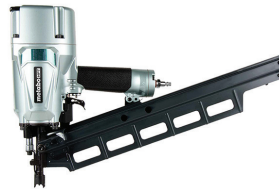

Metabo HPT 18-Gauge 1/4" Narrow Crown Finish Pneumatic Stapler

- Model number: (N3804AB3M)
- BFS part number: (METN3804AB3M)

\$69⁹⁹

metabo HPT

Reg. Price \$94.99

Metabo HPT 2-1/2" 15-Gauge Angled Finish Nailer w/ Air Duster

- Model number: (NT65MA4M)
- BFS part number: (METNT65MA4M)

\$134⁹⁹

metabo HPT

Reg. Price \$179.99

Metabo HPT 1-3/8" 23-Gauge Micro Pinner

- Model number: (NP35AM)
- BFS part number: (METNP35AM)

\$79⁹⁹

metabo HPT

Reg. Price \$129.99

Metabo HPT 2" 18-Gauge Brad Pneumatic Nailer

- Model number: (NT50AE2M)
- BFS part number: (METNT50AE2M)

\$59⁹⁹

metabo HPT

Reg. Price \$77.99

Metabo HPT 3-1/4" Plastic Collated Framing Nailer w/ Adjustable Drive

- Model number: (NR83A5M)
- BFS part number: (METNR83A5M)

\$269⁹⁹

metabo HPT

Reg. Price \$299.99

Metabo HPT 2-1/2" Coil Siding Nailer

- Model number: (NV65AH2M)
- BFS part number: (METNV65AH2M)

\$339⁹⁹

metabo HPT