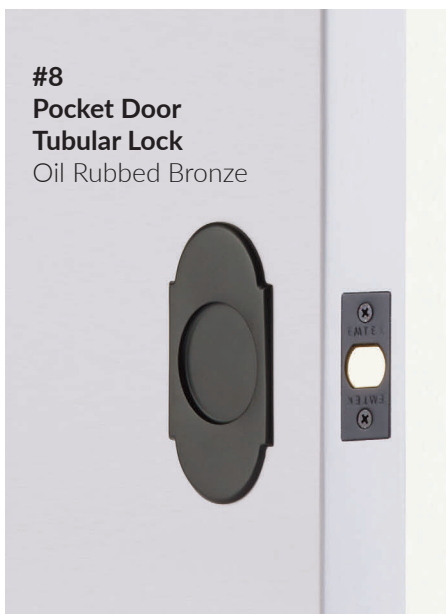

Square Barrel Hinges
Satin Brass

Frestone Cabinet Pull
Polished Nickel

ABOVE & OPPOSITE: **Bern Knob with Square Rosette** in Oil Rubbed Bronze.

ABOVE: Wilshire Sideplate with Egg Knob and Solid Brass Residential Duty Hinges in French Antique.

**JEANNE NAVARRO
OF LITTLE JOY
MARKET**

@LITTLEJOYMARKET

“Emtek is a pleasure to work with when choosing hardware for your cabinets and doors. The endless combination of high-quality products, stunning designs, and finish Selections can be customized to fit your personal style so each piece feels special to have as part of your home.”

OPPOSITE: Egg Knob with Rectangular Rosette and Solid Brass Residential Duty Hinges in French Antique.

POCKET DOOR HARDWARE

Complete with either our time-tested, high-performance mortise boxes or available with a no-frills and easy to install tubular door prep, Emtek's Pocket Door Hardware Collection provides a chic look with reliable functionality.

ABOVE: Modern Rectangular Pocket
Door Mortise Lock in French Antique.

**KRYSTINE EDWARDS,
REALTOR AND
DESIGNER**

@KRYSTINE_EDWARDS

“Emtek’s barn door hardware stand out as some of the best on the market. They stay on top of the trends and are always innovative in pushing the envelope when it comes to design.”