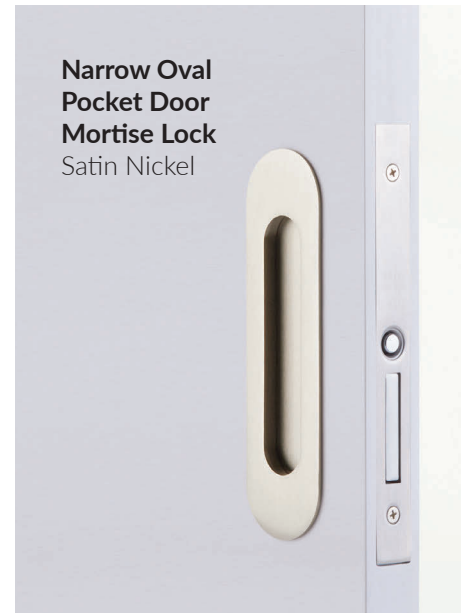

Square Barrel Hinges
Satin Brass

Frestone Cabinet Pull
Polished Nickel

ABOVE & OPPOSITE: **Bern Knob with Square Rosette** in Oil Rubbed Bronze.

ABOVE: Wilshire Sideplate with Egg Knob and Solid Brass Residential Duty Hinges in French Antique.

**JEANNE NAVARRO
OF LITTLE JOY
MARKET**

@LITTLEJOYMARKET

“Emtek is a pleasure to work with when choosing hardware for your cabinets and doors. The endless combination of high-quality products, stunning designs, and finish Selections can be customized to fit your personal style so each piece feels special to have as part of your home.”

OPPOSITE: Egg Knob with Rectangular Rosette and Solid Brass Residential Duty Hinges in French Antique.

POCKET DOOR HARDWARE

Complete with either our time-tested, high-performance mortise boxes or available with a no-frills and easy to install tubular door prep, Emtek's Pocket Door Hardware Collection provides a chic look with reliable functionality.

ABOVE: Modern Rectangular Pocket
Door Mortise Lock in French Antique.

**KRYSTINE EDWARDS,
REALTOR AND
DESIGNER**

@KRYSTINE_EDWARDS

“Emtek’s barn door hardware stand out as some of the best on the market. They stay on top of the trends and are always innovative in pushing the envelope when it comes to design.”