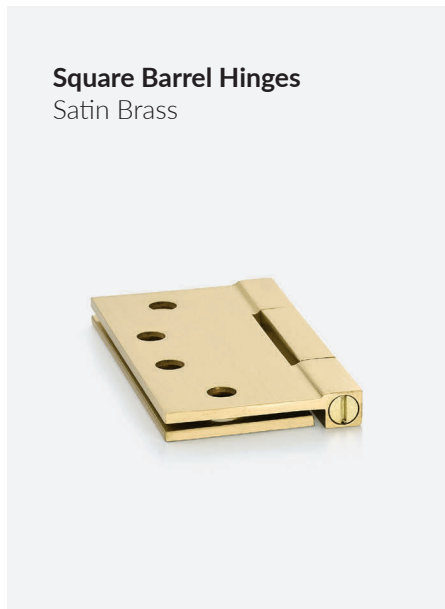

ABOVE & OPPOSITE: **EMPowered™** Motorized Touchscreen Keypad Entry Set with **Baden Grip** and **Heavy Duty Solid Brass Ball Bearing Hinges** in Oil Rubbed Bronze.

ABOVE: **Square Deadbolt** and **Bern Knob with Square Rosette** in Oil Rubbed Bronze.

OPPOSITE: **Bern Knob with Square Rosette** in Oil Rubbed Bronze.

Frestone Lever
Modern Rectangular Rosette
Polished Nickel

MODERN LINES

Keep things simple with a range of contemporary products that have become one of Emtek's signature styles. Our modern options include everything from cabinet pulls to hinges to entry sets, and serve as a reminder that it can, in fact, be hip to be square.

Square Barrel Hinges
Satin Brass

Frestone Cabinet Pull
Polished Nickel

ABOVE & OPPOSITE: **Bern Knob with Square Rosette** in Oil Rubbed Bronze.

ABOVE: Wilshire Sideplate with Egg Knob and Solid Brass Residential Duty Hinges in French Antique.