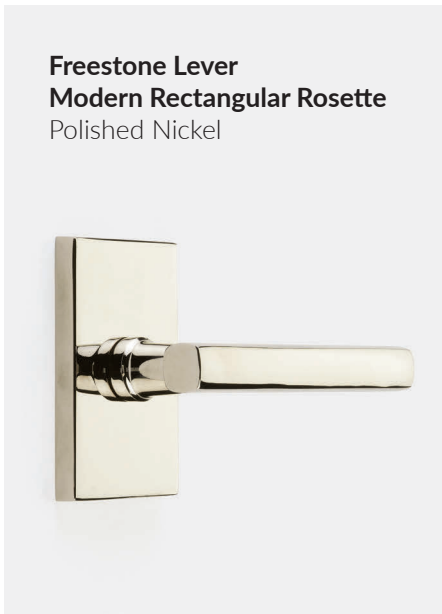

ABOVE & OPPOSITE: **EMPowered™** Motorized Touchscreen Keypad Entry Set with **Baden Grip** and **Heavy Duty Solid Brass Ball Bearing Hinges** in Oil Rubbed Bronze.

ABOVE: **Square Deadbolt** and **Bern Knob with Square Rosette** in Oil Rubbed Bronze.

OPPOSITE: **Bern Knob with Square Rosette** in Oil Rubbed Bronze.

Frestone Lever
Modern Rectangular Rosette
Polished Nickel

MODERN LINES

Keep things simple with a range of contemporary products that have become one of Emtek's signature styles. Our modern options include everything from cabinet pulls to hinges to entry sets, and serve as a reminder that it can, in fact, be hip to be square.

Square Barrel Hinges
Satin Brass

Frestone Cabinet Pull
Polished Nickel

ABOVE & OPPOSITE: **Bern Knob with Square Rosette** in Oil Rubbed Bronze.

ABOVE: Wilshire Sideplate with Egg Knob and Solid Brass Residential Duty Hinges in French Antique.