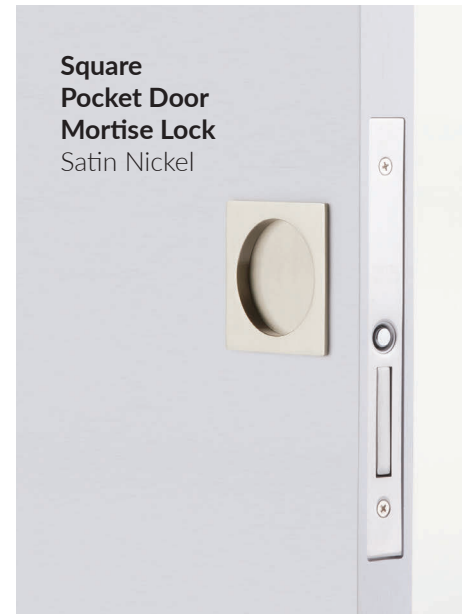

Square Barrel Hinges
Satin Brass

Frestone Cabinet Pull
Polished Nickel

ABOVE & OPPOSITE: **Bern Knob with Square Rosette** in Oil Rubbed Bronze.

ABOVE: Wilshire Sideplate with Egg Knob and Solid Brass Residential Duty Hinges in French Antique.

**JEANNE NAVARRO
OF LITTLE JOY
MARKET**

@LITTLEJOYMARKET

“Emtek is a pleasure to work with when choosing hardware for your cabinets and doors. The endless combination of high-quality products, stunning designs, and finish Selections can be customized to fit your personal style so each piece feels special to have as part of your home.”

OPPOSITE: Egg Knob with Rectangular Rosette and Solid Brass Residential Duty Hinges in French Antique.

POCKET DOOR HARDWARE

Complete with either our time-tested, high-performance mortise boxes or available with a no-frills and easy to install tubular door prep, Emtek's Pocket Door Hardware Collection provides a chic look with reliable functionality.

ABOVE: Modern Rectangular Pocket
Door Mortise Lock in French Antique.

**KRYSTINE EDWARDS,
REALTOR AND
DESIGNER**

@KRYSTINE_EDWARDS

“Emtek’s barn door hardware stand out as some of the best on the market. They stay on top of the trends and are always innovative in pushing the envelope when it comes to design.”