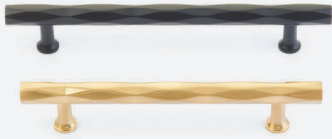

STRETTO
1.5" x 5" Door Bell
Polished Chrome

ABOVE: 1-1/2" x 11" Rectangular STRETTO Non-Keyed Sideplate with Hampton Glass Knobs in Tumbled White Bronze.

OPPOSITE: Missoula Sideplate with Bronze Lariat Levers in Tumbled White Bronze. Steel Hinges in Tumbled White Bronze.

ABOVE: Jasper Cabinet Pulls and Modern Backplates in Satin Brass.

OPPOSITE: Freestone Cabinet Pulls and District Cabinet Knobs in Satin Brass.

ABOVE: Modern Brass Towel Bars in Flat Black.
Tribeca Cabinet Pulls in Satin Brass.

Tribeca Cabinet Pull

Flat Black
Satin Brass

Tribeca T-Knob

Flat Black
Satin Brass

MIXED FINISHES

Can't decide on a finish? You don't have to choose! Increasingly, designers are using multiple finishes and tones between their lighting, plumbing and hardware fixtures to bring depth and visual interest to their space. Whether you do a mix of pulls and knobs in different finishes in your kitchen, or 2 finishes between your door lever and rosette: with Emtek, you don't have to choose.