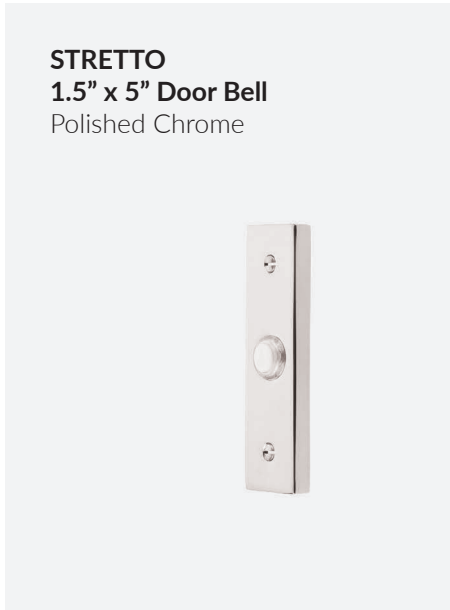

ABOVE & OPPOSITE: 1-1/2" x 11" Rectangular STRETTO Non-Keyed Sideplate with Hampton Glass Knobs in Tumbled White Bronze.

STRETTO NARROW

Break the standard and create a refined look with the distinct shape of the STRETTO collection. A unique, narrow trim sideplate option, STRETTO comes in several size profiles, and in keyed or non-keyed functions, all of which can be paired with any knob or lever Emtex offers.

Modern
2" x 10" Keyed
Sideplate with
Round Knob
Polished Nickel

STRETTO
1.5" x 5" Privacy Set
with Helios Lever
Polished Nickel

Concord
2" x 10-1/2" Non-Keyed
Sideplate with
Merrimack Lever
French Antique

STRETTO
1.5" x 5" Door Bell
Polished Chrome

ABOVE: 1-1/2" x 11" Rectangular STRETTO Non-Keyed Sideplate with Hampton Glass Knobs in Tumbled White Bronze.

OPPOSITE: Missoula Sideplate with Bronze Lariat Levers in Tumbled White Bronze. Steel Hinges in Tumbled White Bronze.