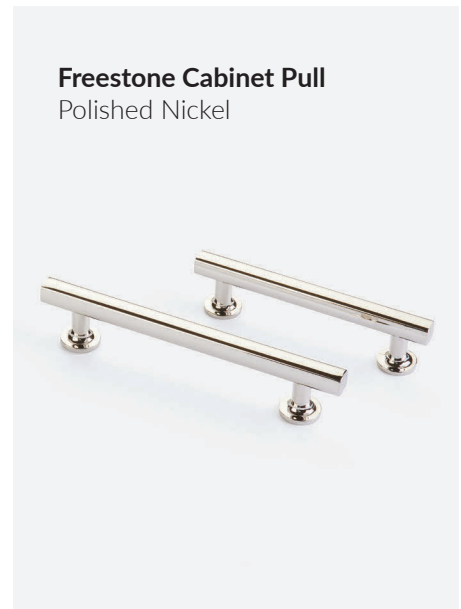

ABOVE & OPPOSITE: **EMPowered™** Motorized Touchscreen Keypad Entry Set with **Baden Grip** and **Heavy Duty Solid Brass Ball Bearing Hinges** in Oil Rubbed Bronze.

ABOVE: **Square Deadbolt** and **Bern Knob with Square Rosette** in Oil Rubbed Bronze.

OPPOSITE: **Bern Knob with Square Rosette** in Oil Rubbed Bronze.

Frestone Lever
Modern Rectangular Rosette
Polished Nickel

MODERN LINES

Keep things simple with a range of contemporary products that have become one of Emtek's signature styles. Our modern options include everything from cabinet pulls to hinges to entry sets, and serve as a reminder that it can, in fact, be hip to be square.

Square Barrel Hinges
Satin Brass

Frestone Cabinet Pull
Polished Nickel

ABOVE & OPPOSITE: **Bern Knob with Square Rosette** in Oil Rubbed Bronze.

ABOVE: Wilshire Sideplate with Egg Knob and Solid Brass Residential Duty Hinges in French Antique.