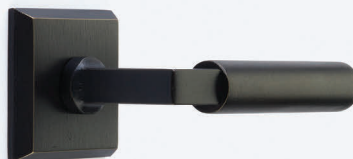

**Rustic Modern
Rectangular Flush Pull**
Flat Black Bronze