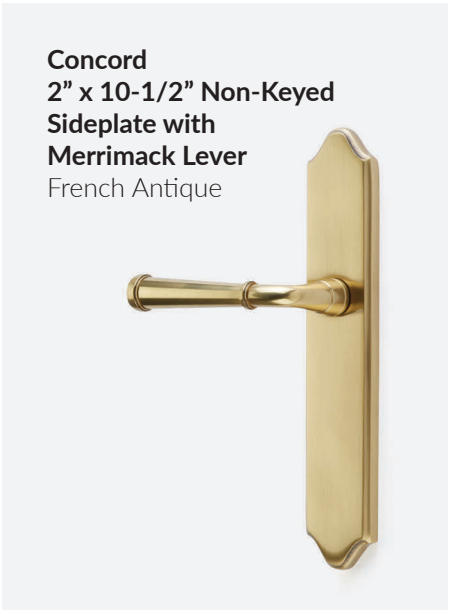

Breslin Lever Urban Modern Rosette
Satin Brass

Bern Knob Modern Rectangular Rosette
Satin Brass

**MOLLIE OPENSHAW
OF DESIGN LOVES
DETAIL**

@DESIGNLOVESDETAIL

“These custom doors are accented with some pretty fabulous hardware from the one & only Emtek. These are the Tumbled White Bronze (like I used throughout my home). I’m in love with this hardware eye candy!”

ABOVE & OPPOSITE: 1-1/2" x 11" Rectangular STRETTO Non-Keyed Sideplate with Hampton Glass Knobs in Tumbled White Bronze.

STRETTO NARROW

Break the standard and create a refined look with the distinct shape of the STRETTO collection. A unique, narrow trim sideplate option, STRETTO comes in several size profiles, and in keyed or non-keyed functions, all of which can be paired with any knob or lever Emtex offers.

Modern
2" x 10" Keyed
Sideplate with
Round Knob
Polished Nickel

STRETTO
1.5" x 5" Privacy Set
with Helios Lever
Polished Nickel

Concord
2" x 10-1/2" Non-Keyed
Sideplate with
Merrimack Lever
French Antique

STRETTO
1.5" x 5" Door Bell
Polished Chrome

ABOVE: 1-1/2" x 11" Rectangular STRETTO Non-Keyed Sideplate with Hampton Glass Knobs in Tumbled White Bronze.

OPPOSITE: Missoula Sideplate with Bronze Lariat Levers in Tumbled White Bronze. Steel Hinges in Tumbled White Bronze.