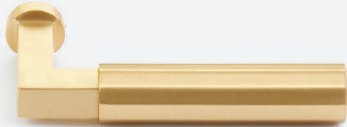

**ALEX & AUSTIN OF
HOMMEBOYS**

@HOMMEBOYS

“Emtek is a go-to for every single project we work on. The options are endless and it leaves each project feeling unique, custom and different than the last.”

ABOVE: **Select T-Bar Straight Knurled Lever**
with **Disk Rosette** in Unlacquered Brass.

ABOVE: Select T-Bar Straight Knurled Lever with Disk Rosette in Unlacquered Brass.

SELECT LEVERS

The Emtex Select Lever program offers a new level of customization: choose your textured lever grip, stem design, and pair with any of our available rosettes options - in any mix of finishes - for hundreds of unique combinations, made just for you and your home project.

L-Square Stem Satin Brass
Faceted Handle Satin Brass

L-Square Stem Polished Nickel
Knurled Handle Satin Brass

T-Bar Stem Unlacquered Brass
Tribeca Handle Satin Nickel

T-Bar Stem Polished Chrome
Straight Knurled Handle Polished Chrome