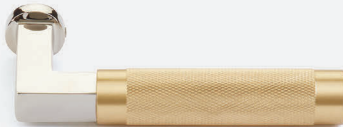

ABOVE: Select T-Bar Straight Knurled Lever with Disk Rosette in Unlacquered Brass.

SELECT LEVERS

The Emtex Select Lever program offers a new level of customization: choose your textured lever grip, stem design, and pair with any of our available rosettes options - in any mix of finishes - for hundreds of unique combinations, made just for you and your home project.

L-Square Stem Satin Brass
Faceted Handle Satin Brass

L-Square Stem Polished Nickel
Knurled Handle Satin Brass

T-Bar Stem Unlacquered Brass
Tribeca Handle Satin Nickel

T-Bar Stem Polished Chrome
Straight Knurled Handle Polished Chrome

T-Bar Stem Flat Black
Marble Handle White

R-Bar Stem Pewter
Knurled Handle Flat Black

R-Bar Stem Flat Black
Hammered Handle Unlacquered Brass

R-Bar Stem Satin Nickel
Smooth Handle Satin Nickel

UNLACQUERED BRASS