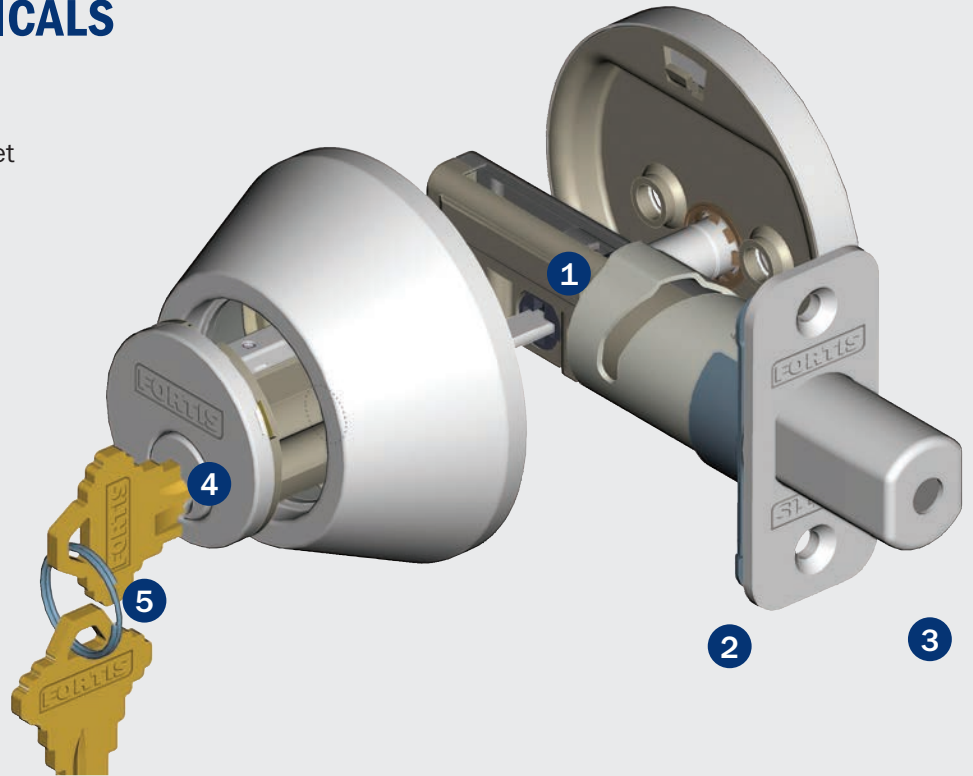

- “Coin-slot” privacy release mechanism
- Can be easily re-keyed, construction keyed, and master keyed
- Available in two FORTIS finishes
- Compatible with all FORTIS lockset styles
- Fits standard door prep

- “Coin-slot” privacy release mechanism
- Can be easily re-keyed, construction keyed, and master keyed
- Available in our best selling, Satin Nickel finish
- Compatible with all FORTIS lockset styles
- Fits standard door prep

US15
Satin Nickel

DEADBOLT MECHANICALS

- 1 Two-position adjustable backset
- 2 1-inch deadbolt throw
- 3 Hardened steel roller pin in deadbolt throw
- 4 Five-pin, construction-keyable solid brass cylinder plug
- 5 Solid brass keys ("C" keyway)