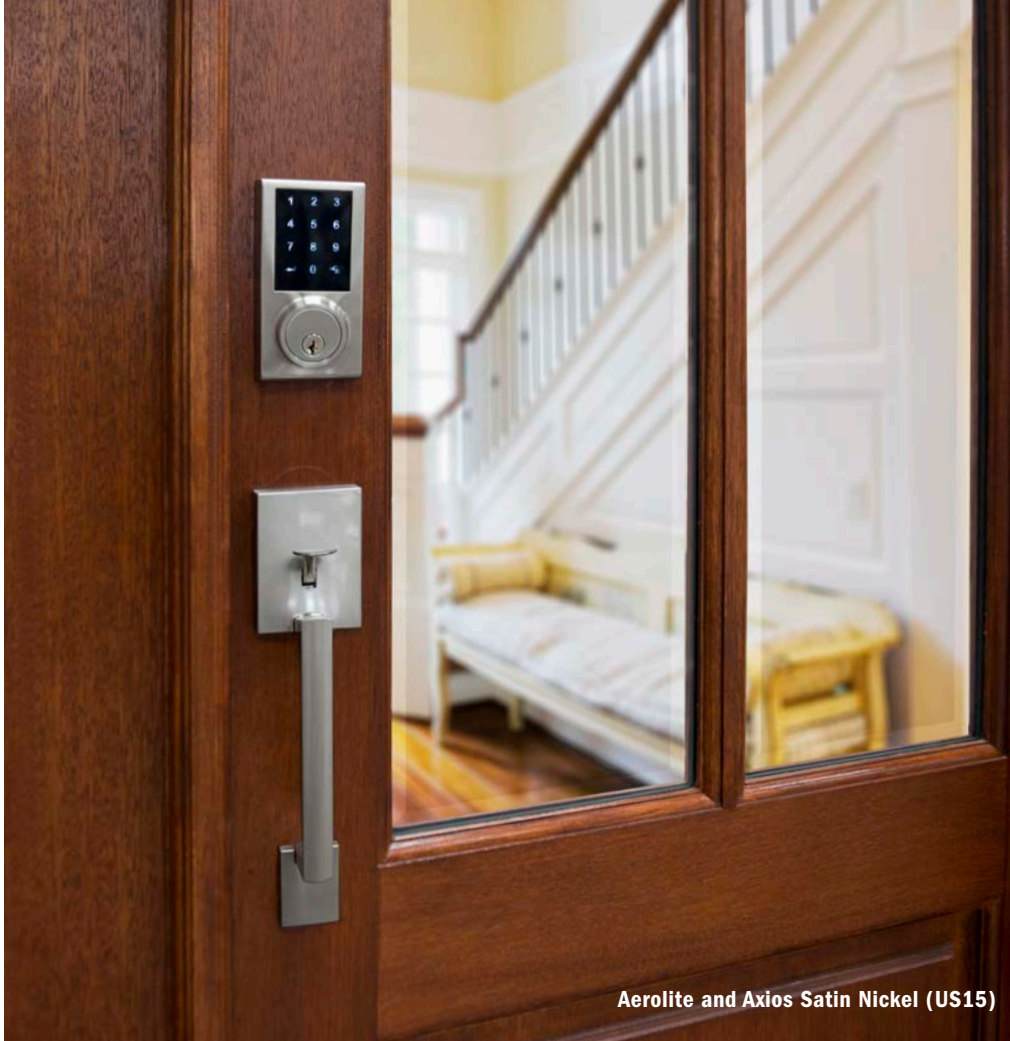

- Available in two finishes
- Single-cylinder deadbolt
- Available in split finish
- Compatible with all FORTIS knobs and levers
- Fits standard door prep
- Key can be used to unlock door as backup
- 30 sets of user digital codes can be set