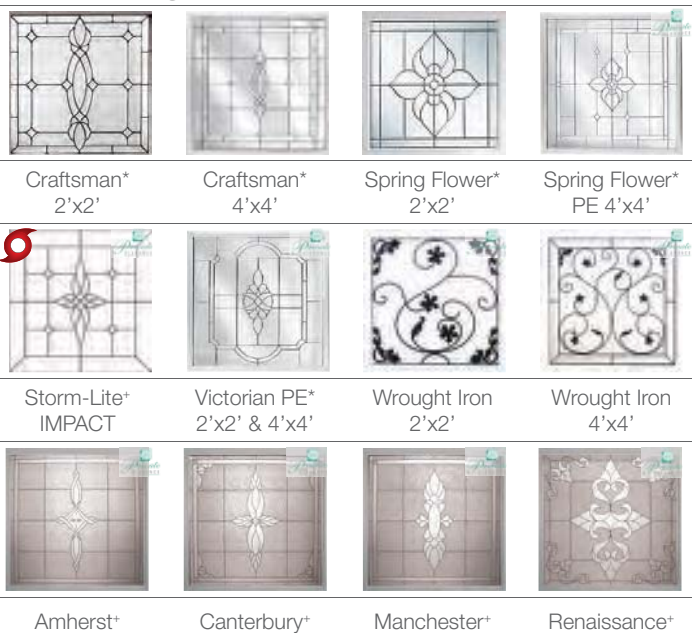

Glass Designs

*Designs created with silkscreen or ceramic frit do not feature coming

Coming Colors

Available only on starred designs