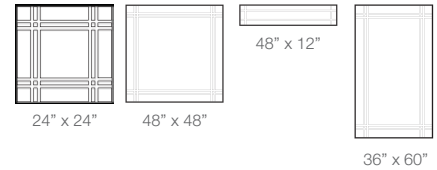

Model	Opening Size	Frame Size
DF4747METR	48" x 48"	47.5" x 47.5"

48" x 48"

Mission

Mission is a true Craftsman-inspired design, featuring elements of historic and modern-day Craftsman home architecture. Constructed with silkscreened tempered privacy glass and clear diamond shapes on the interior, Mission features textured privacy glass on the exterior.

Model	Opening Size	Frame Size
DF2424MISS	24" x 24"	23.5" x 23.5"
DF4711MISS	48" x 12"	47.5" x 11.5"
DF4747MISS	48" x 48"	47.5" x 47.5"

24" x 24"
48" x 48"

48" x 12"

Vinyl Frame Colors

Color availability dependent upon frame type

Model	Opening Size	Frame Size
DF2424PRAI	24" x 24"	23.5" x 23.5"
DF3559PRAI	36" x 60"	35.5" x 59.5"
DF4711PRAI	48" x 12"	47.5" x 11.5"
DF4747PRAI	48" x 48"	47.5" x 47.5"

Sizes & Model Numbers

Design	Model	Opening Size	Frame Size
AWNINGS			
Baroque	DA2727BARO	28" x 28"	27¼" x 27¼"
Mission	DA2727MISS	28" x 28"	27¼" x 27¼"
Prairie	DA2727PRAI	28" x 28"	27¼" x 27¼"
Mission	DA5115MISS	52" x 16"	51¼" x 15¼"
Prairie	DA5115PRAI	52" x 16"	51¼" x 15¼"
Baroque	DA5151BARO	52" x 52"	51¼" x 51¼"
Mission	DA5151MISS	52" x 52"	51¼" x 51¼"
Prairie	DA5151PRAI	52" x 52"	51¼" x 51¼"