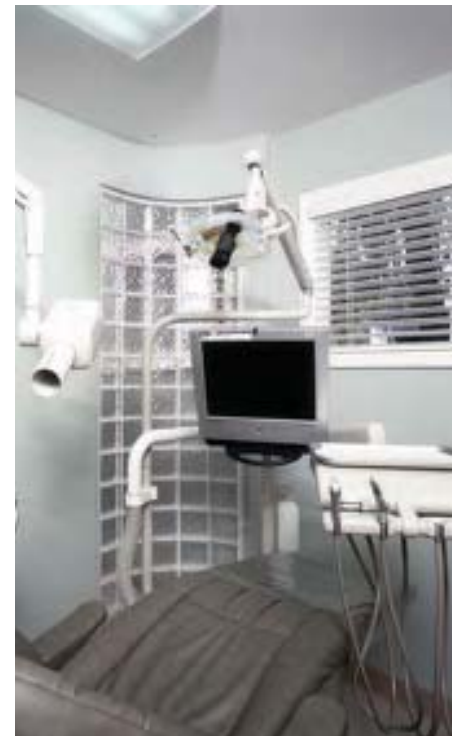

Flat Wall

Add sparkle and unique style to commercial settings. Easy to install, Hy-Lite® window and wall products provide decorative flair to restaurants and shops, and adds necessary privacy to medical settings.