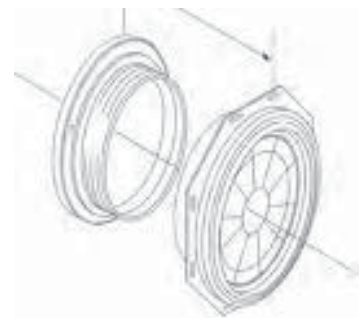

Color availability dependent upon frame type

- Fin, box, or flange frames (Octagon only)
- Oval available in white only

More frame illustrations available on pgs. 26-27

Oval Frame Features

An installer's dream, Hy-Lite's paintable oval frame expands to fit 4-9/16" and 6-9/16" jamb, and features all interior and exterior trim.