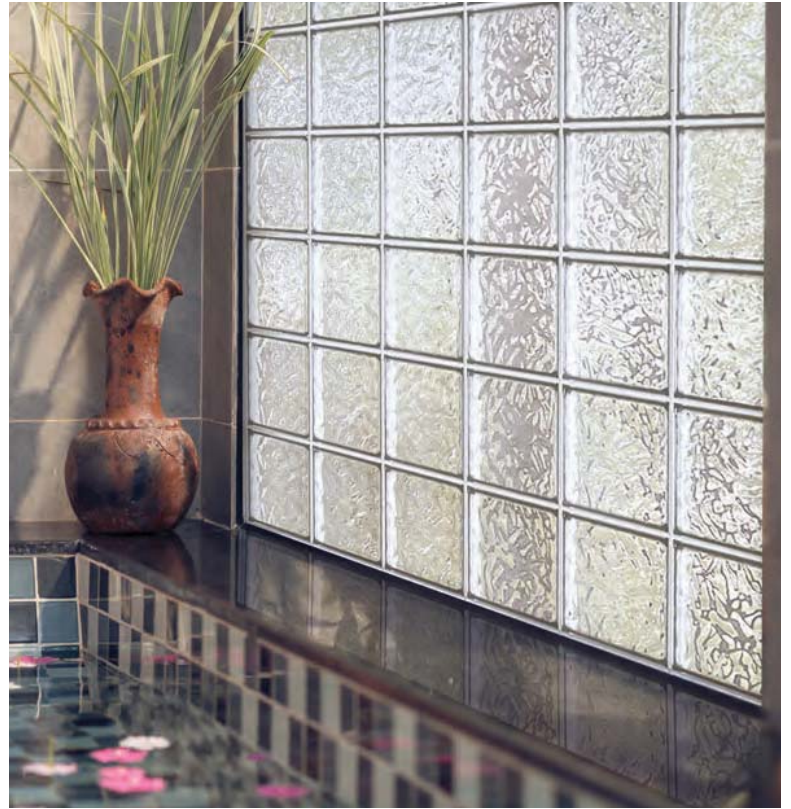

Fixed Picture Windows

Acrylic Block Windows

Fixed Acrylic Block Windows

Made with pride in the U.S.A., Hy-Lite® acrylic block windows eliminate the need for light-blocking window treatments while adding a memorable, decorative element to the room.

Lightweight and easy to install, these architectural-grade acrylic block windows are double- or triple-paned for energy efficiency and will never yellow or lose their brilliant luster.

Choose from a variety of privacy levels to suit the use of the room, and enhance the window's performance with an energy efficiency upgrade such as E3 Triple Glaze or SunBlock™ PLUS.

Truly transitional, Hy-Lite® acrylic block windows complement room styles from traditional to contemporary and everything in between.