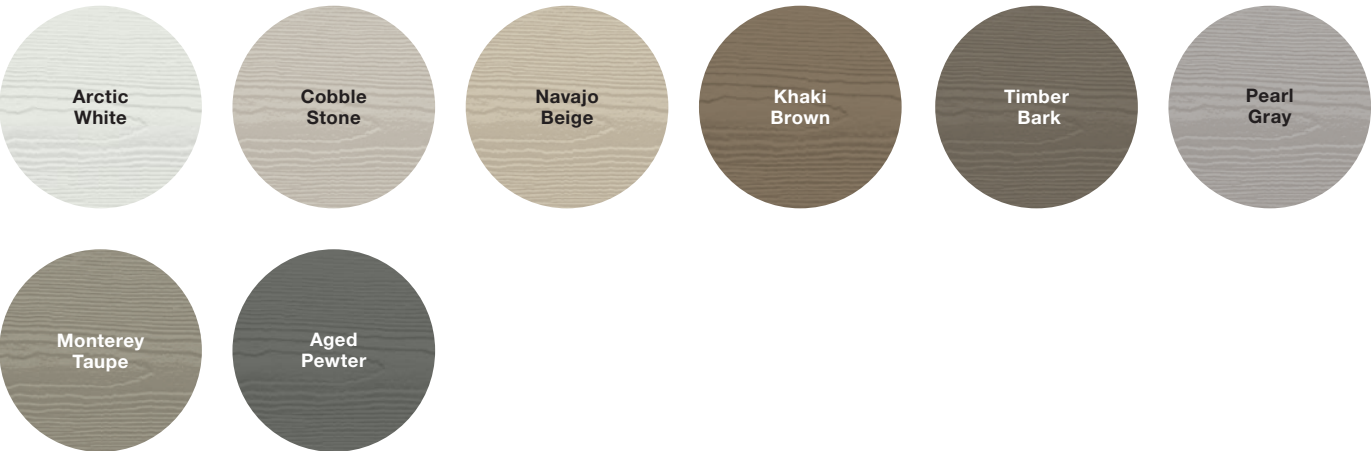

**Achieve your
design vision with
long-lasting beauty
and protection.**

It's Possible™

Florida Color and Product Availability

Statement Collection™

Make your home stand out with our Statement Collection™ products. Carefully curated by our design experts specifically for your market, the collection brings together the most popular Hardie® siding and trim styles, textures and colors with ColorPlus® Technology finishes. This stunning selection is locally stocked and designed for simplicity - making it easier than ever to get a beautiful, long-lasting home exterior.

PLANK COLORS

PANEL, BATTEN AND SHINGLE COLORS

TRIM COLORS

Colors shown are as accurate as printing methods will permit. Please see actual product sample for true color.

Hardie® Plank

Thickness 5/16 in.

Length 12 ft. planks