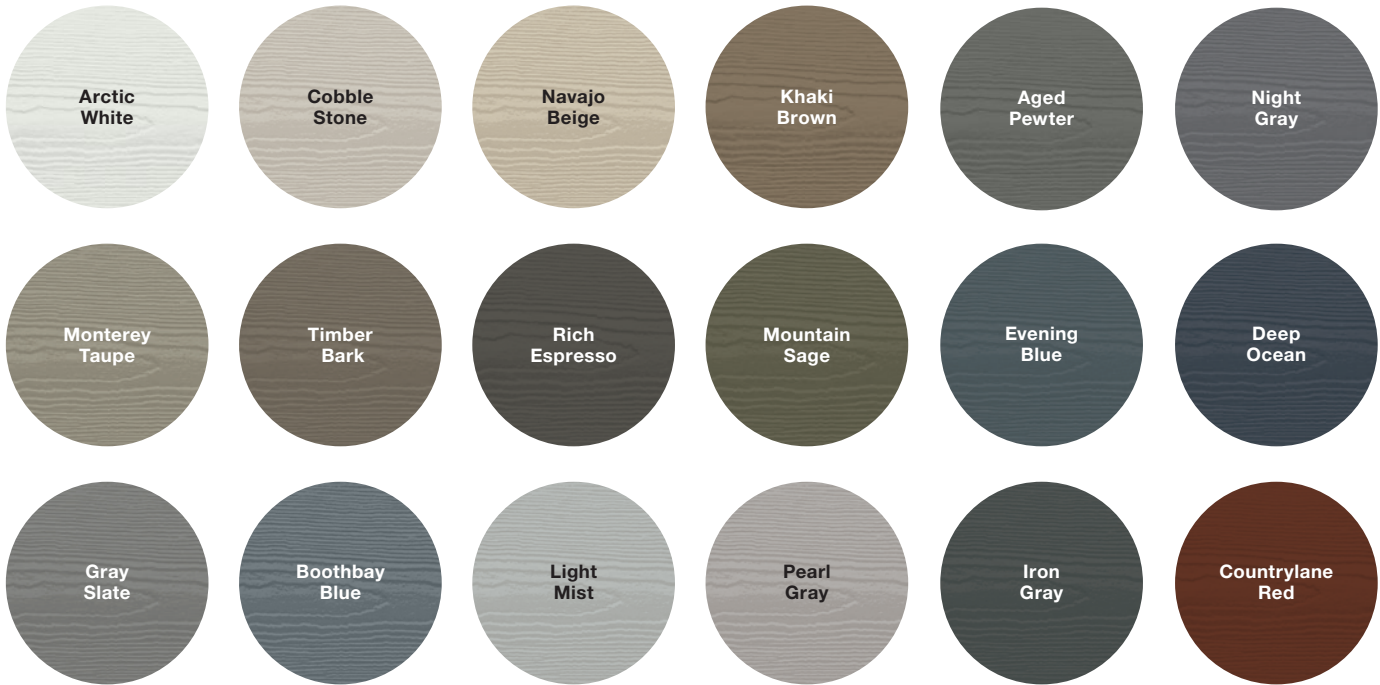

**Achieve your
design vision with
long-lasting beauty
and protection.**

It's Possible[™]

Kansas & Missouri Color and Product Availability

Statement Collection™

Make your home stand out with our Statement Collection™ products. Carefully curated by our design experts specifically for your market, the collection brings together the most popular Hardie® siding and trim styles, textures and colors with ColorPlus® Technology finishes. This stunning selection is locally stocked and designed for simplicity - making it easier than ever to get a beautiful, long-lasting home exterior.

PLANK, PANEL, BATTEN AND SHINGLE COLORS

TRIM COLORS

SOFFIT COLORS

Colors shown are as accurate as printing methods will permit. Please see actual product sample for true color.

Hardie® Plank

Thickness 5/16 in.