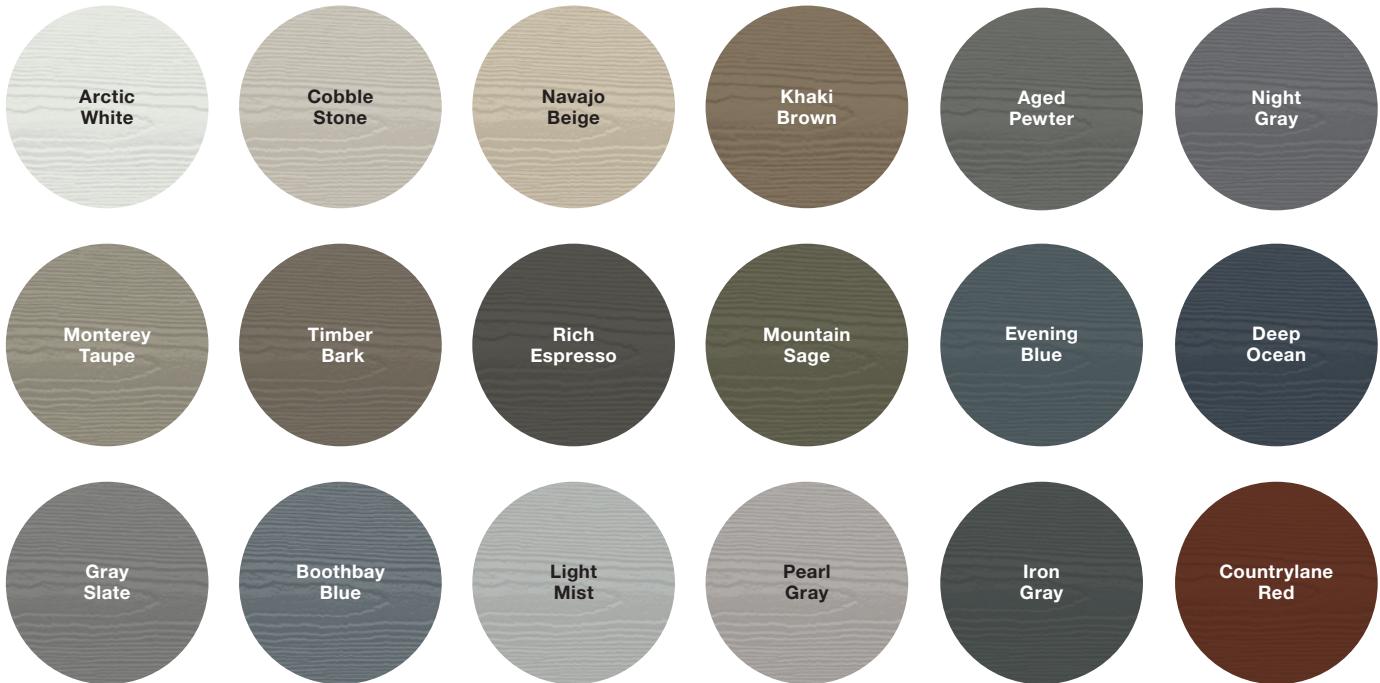

**Achieve your  
design vision with  
long-lasting beauty  
and protection.**

**It's Possible™**

**Kentucky Color and Product Availability**

## PLANK, PANEL, BATTEN AND SHINGLE COLORS

---

## SOFFIT COLORS

---

Colors shown are as accurate as printing methods will permit. Please see actual product sample for true color.