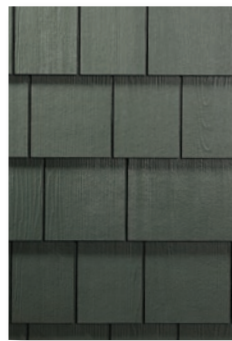

Straight Edge Panel

Length	48 in
Height	15.25 in
Exposure	7 in
Statement Collection™	•
Dream Collection™	•
Prime	•

Hardie® Trim Batten

Thickness .75 in.

Length 12 ft. boards