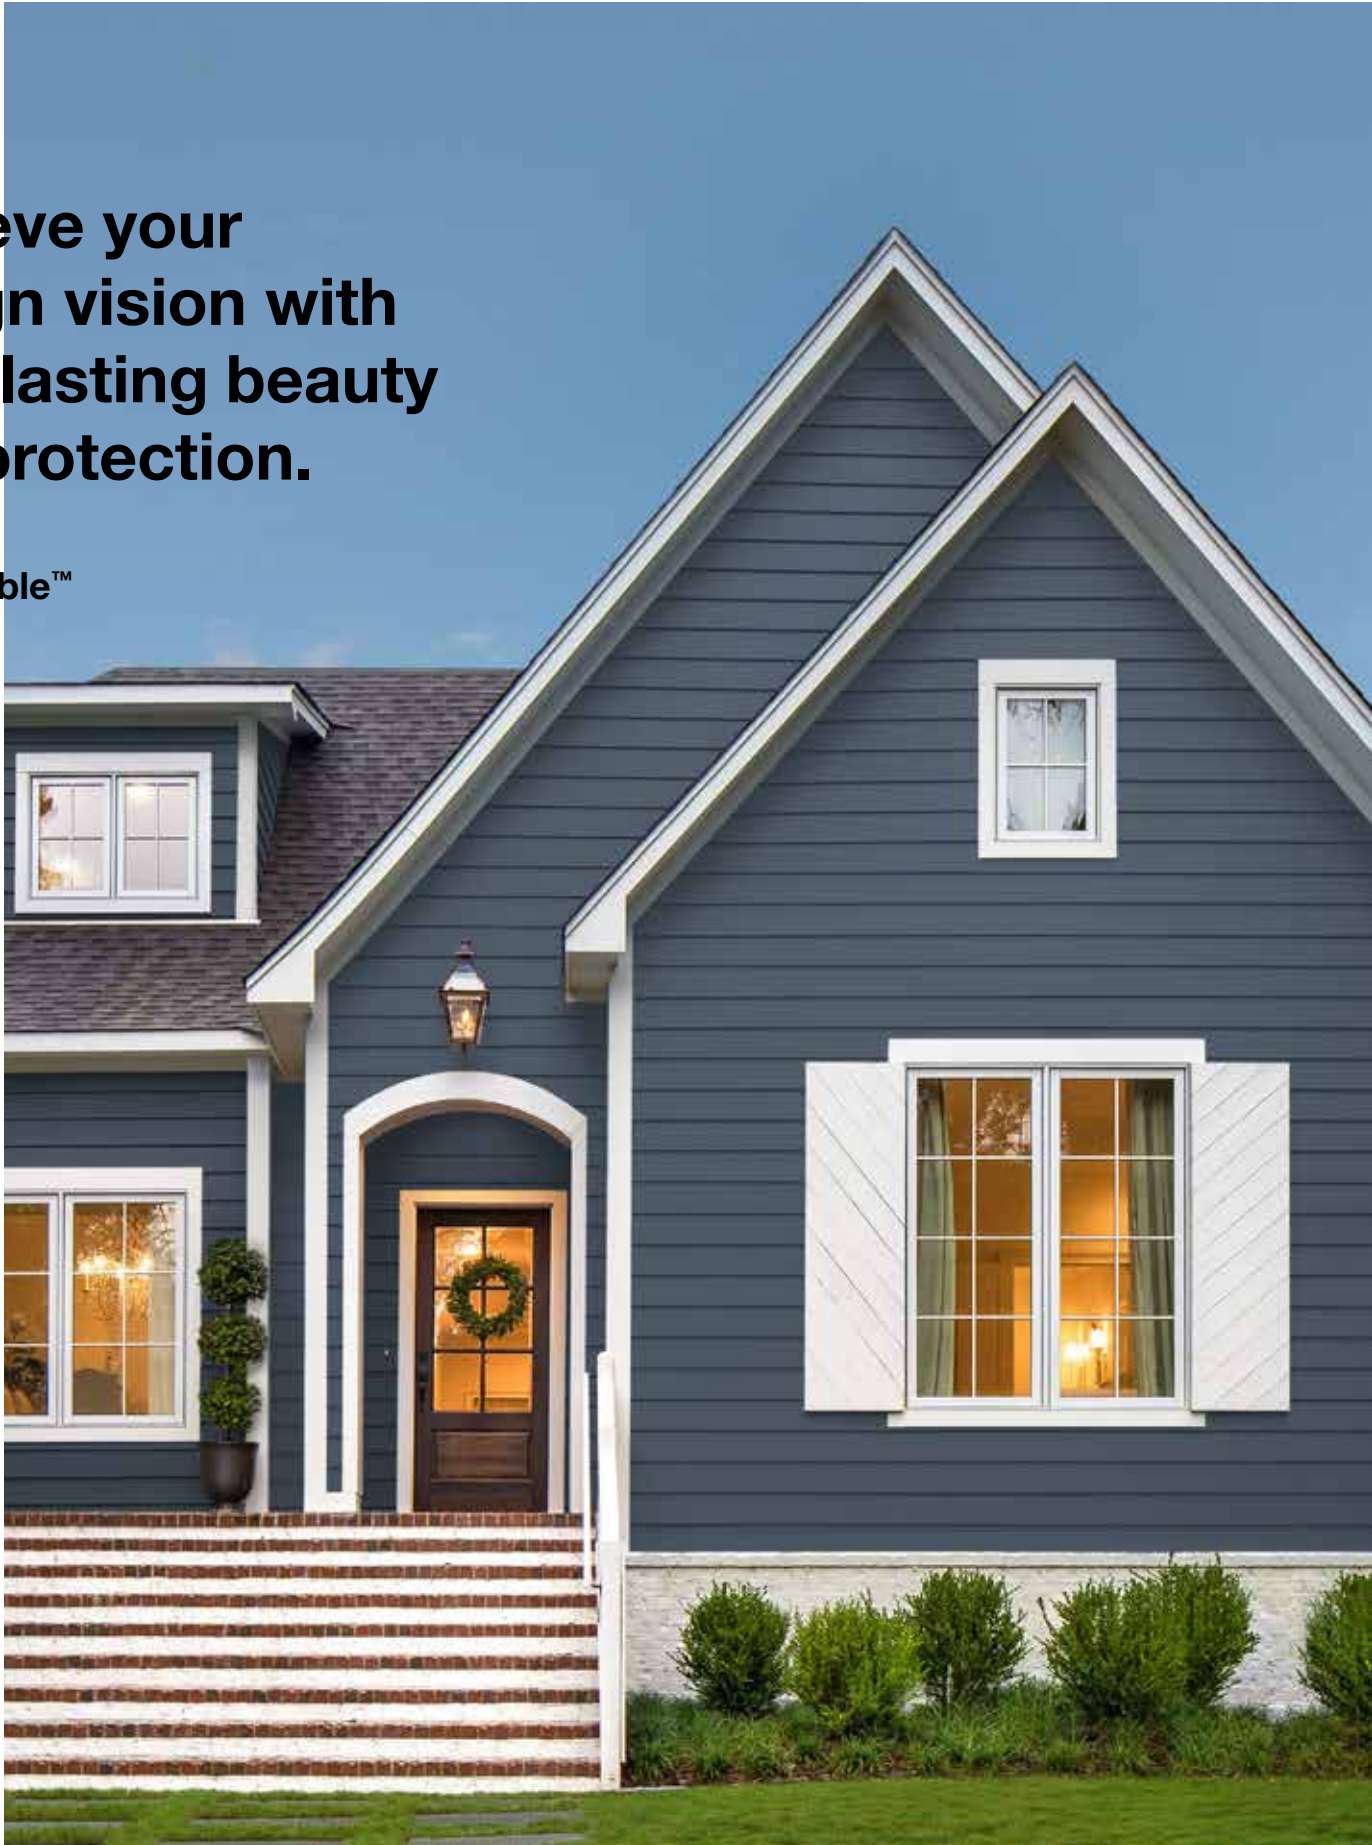

# Statement Collection™

Make your home stand out with our Statement Collection™ products. Carefully curated by our design experts specifically for your market, the collection brings together the most popular Hardie® siding and trim styles, textures and colors with ColorPlus® Technology finishes. This stunning selection is locally stocked and designed for simplicity - making it easier than ever to get a beautiful, long-lasting home exterior.