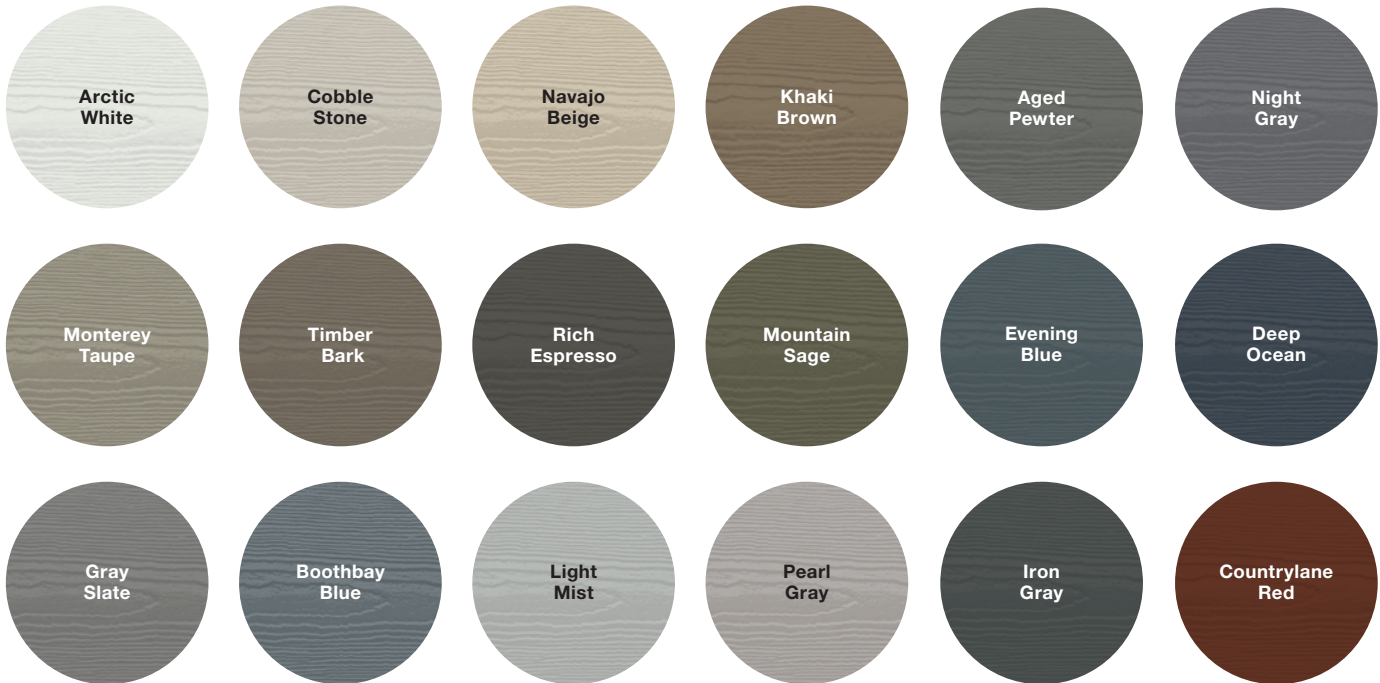

PLANK, PANEL, BATTEN AND SHINGLE COLORS

TRIM COLORS

Colors shown are as accurate as printing methods will permit. Please see actual product sample for true color.

Hardie® Plank

Thickness 5/16 in.

Length 12 ft. planks

Length 12 ft. boards

5/4 Smooth

Width	3.5 in	4.5 in	5.5 in	7.25 in	9.25 in	11.25 in
Statement Collection™	•	•	•	•		•
Dream Collection™	•	•	•	•	•	•
Prime						

Dream Collection™

Looking to further express your sense of style? Look to our Dream Collection™ products.