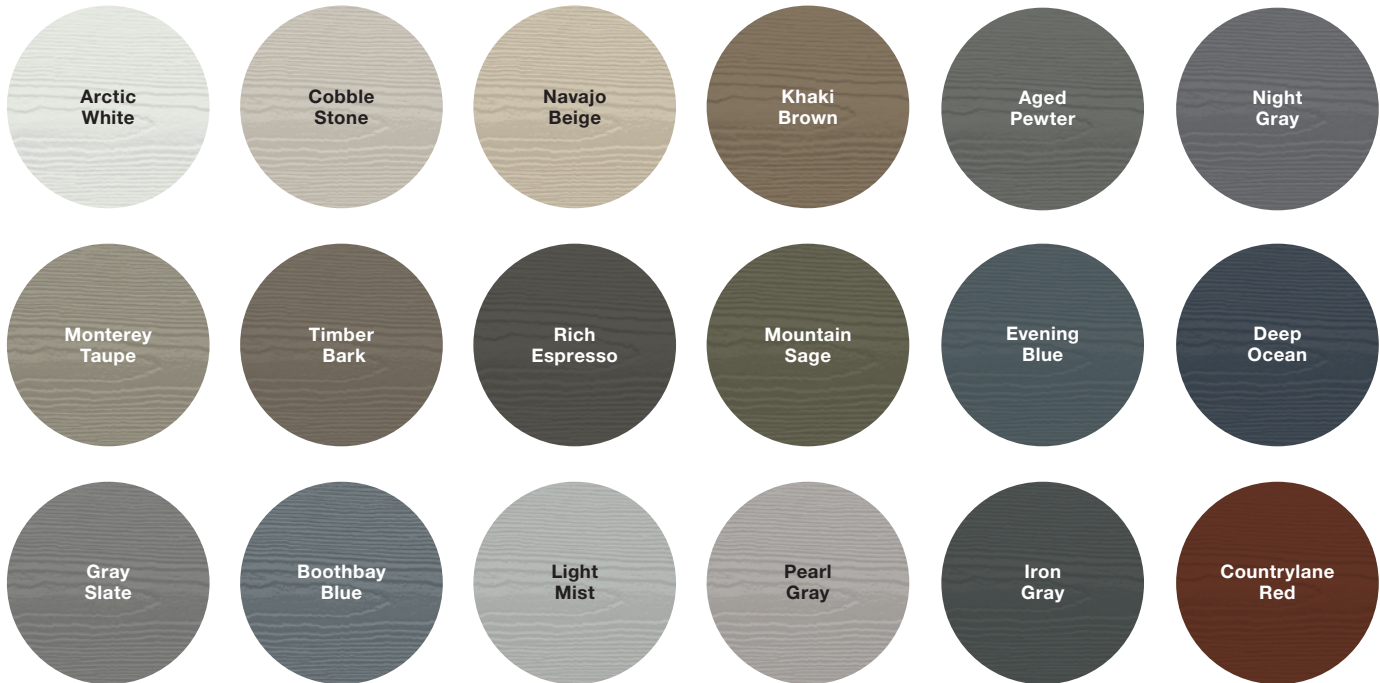

**Achieve your
design vision with
long-lasting beauty
and protection.**

It's Possible™

Tennessee Color and Product Availability

Statement Collection™

Make your home stand out with our Statement Collection™ products. Carefully curated by our design experts specifically for your market, the collection brings together the most popular Hardie® siding and trim styles, textures and colors with ColorPlus® Technology finishes. This stunning selection is locally stocked and designed for simplicity - making it easier than ever to get a beautiful, long-lasting home exterior.

PLANK, PANEL, BATTEN AND SHINGLE COLORS

TRIM COLORS

*Midnight Black is only available in HZ5® trim products.

SOFFIT COLORS

Colors shown are as accurate as printing methods will permit. Please see actual product sample for true color.