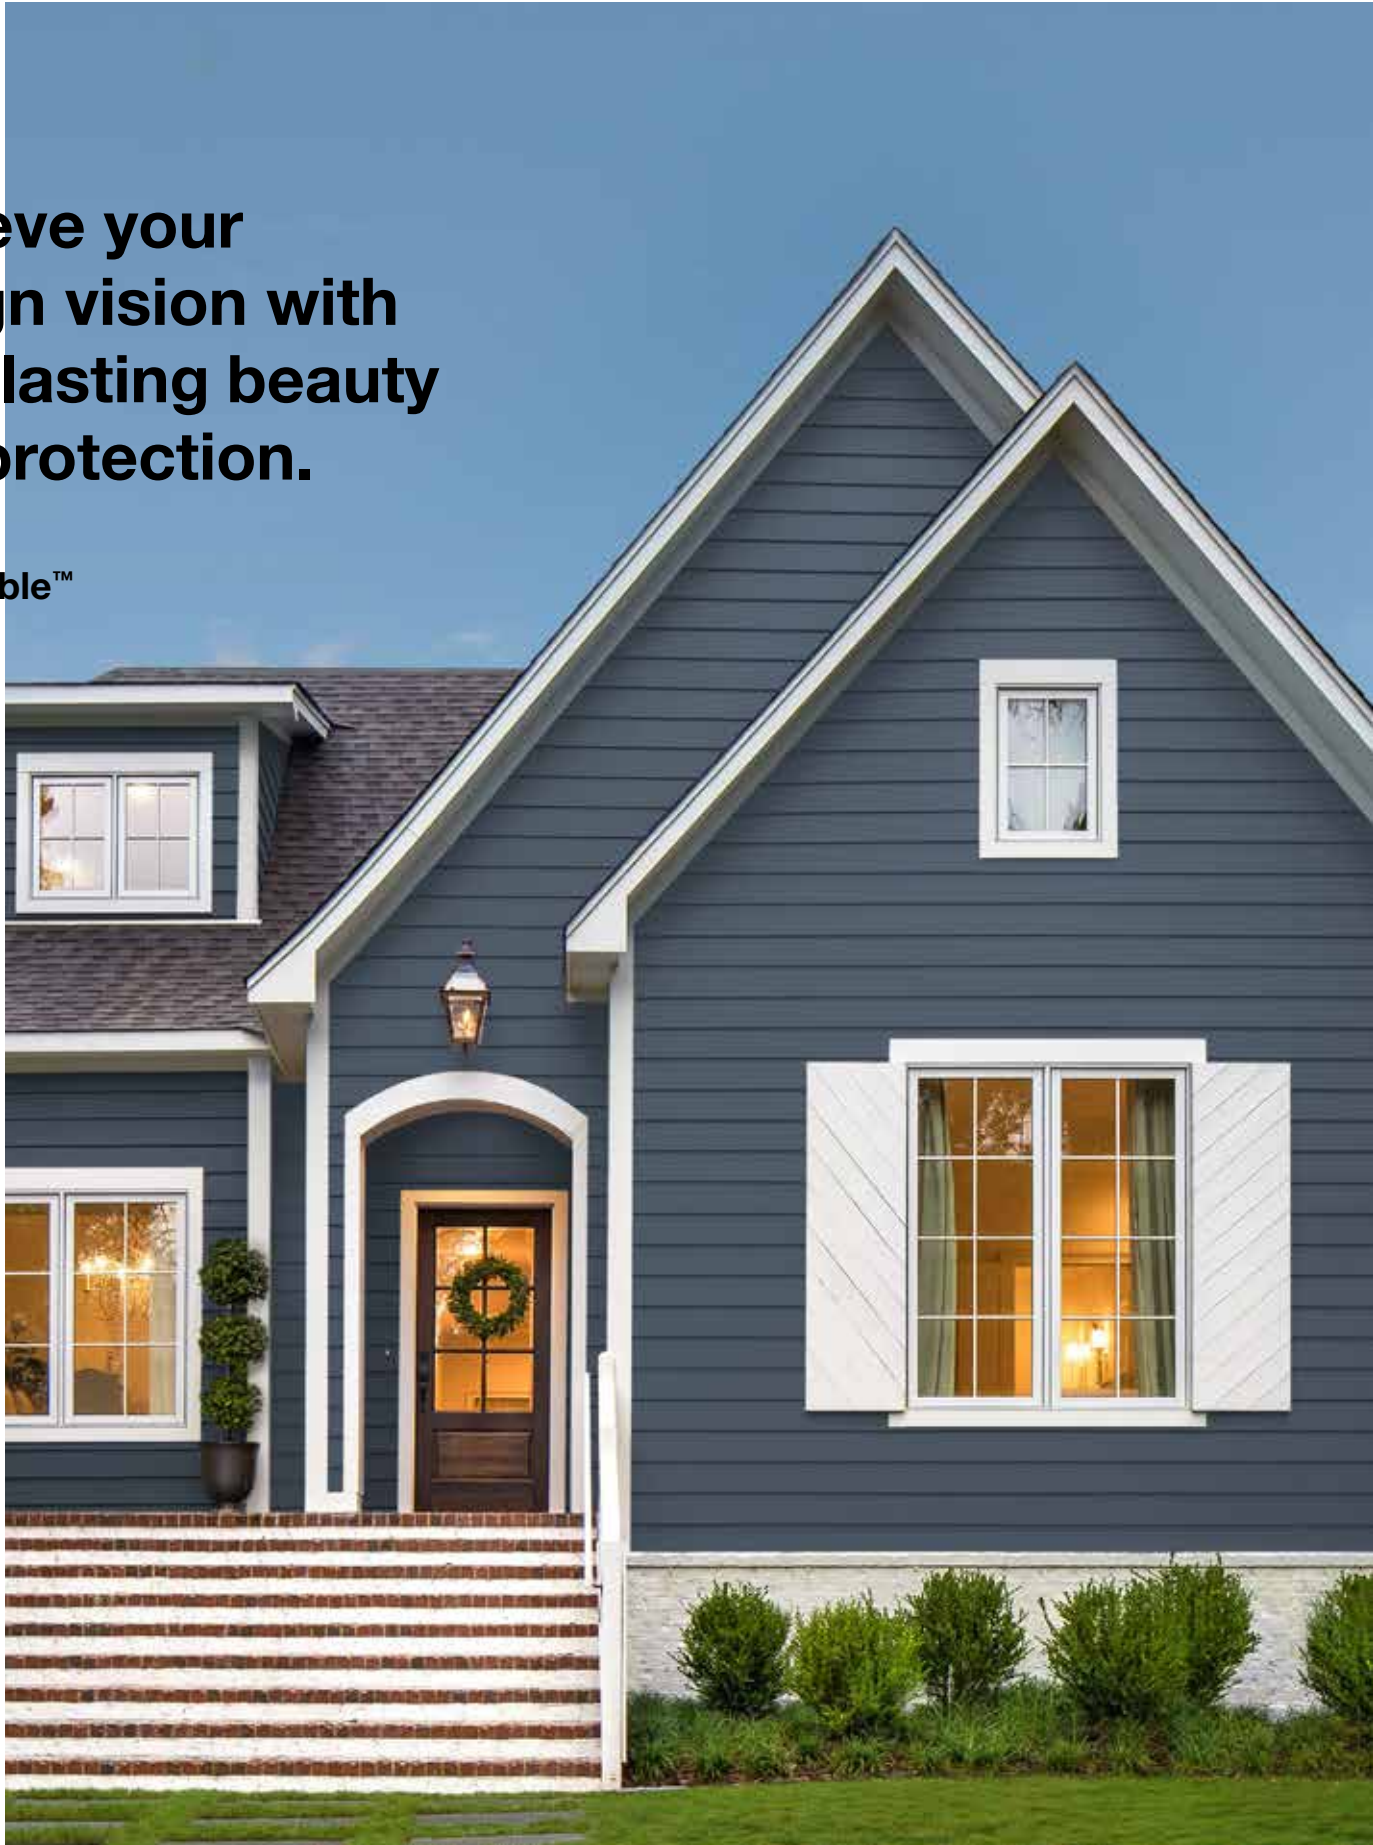

**Achieve your
design vision with
long-lasting beauty
and protection.**

It's Possible™

Tristate Color and Product Availability

Statement Collection™

Make your home stand out with our Statement Collection™ products. Carefully curated by our design experts specifically for your market, the collection brings together the most popular Hardie® siding and trim styles, textures and colors with ColorPlus® Technology finishes. This stunning selection is locally stocked and designed for simplicity - making it easier than ever to get a beautiful, long-lasting home exterior.