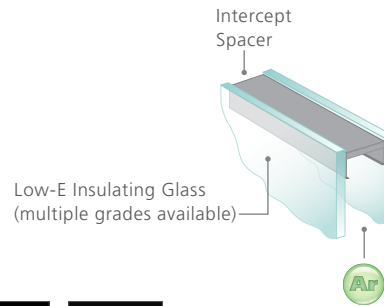

DOUBLE-PANE PACKAGES

HARDWARE

CASEMENT AND AWNING	SINGLE-HUNG AND SLIDING	DOUBLE-HUNG	SLIDING PATIO DOORS
Traditional Handle	Cam-Lock Style Cam-Lock AL-Lock*	Cam-Lock Style Cam-Lock	Standard

*ADA-compliant models available