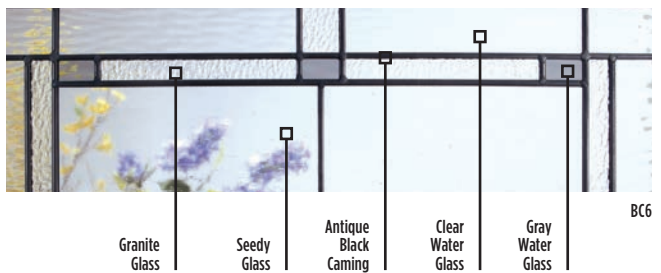

BC4
Clear Beveled Glass
Cross Reed
Antique Black Caming
Narrow Reed

1 BS1 (CLEAR) 1 CBT & CBH 6 BC4 4 BC6

BC6
Granite Glass
Seedy Glass
Antique Black Caming
Clear Water Glass
Gray Water Glass