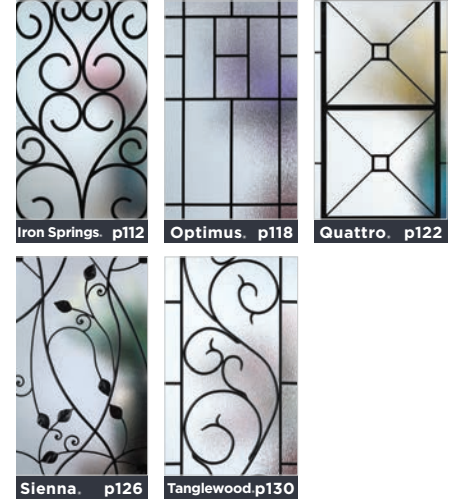

BELLEVILLE.
THE ORIGINAL FIBERGLASS

OAKCRAFT.
EXCEPTIONAL VALUE

HD STEEL
READY TO PAINT

STA-TRU.
PRE-PAINTED STEEL

EXPO

IRON

CLASSIC

TEXTURES