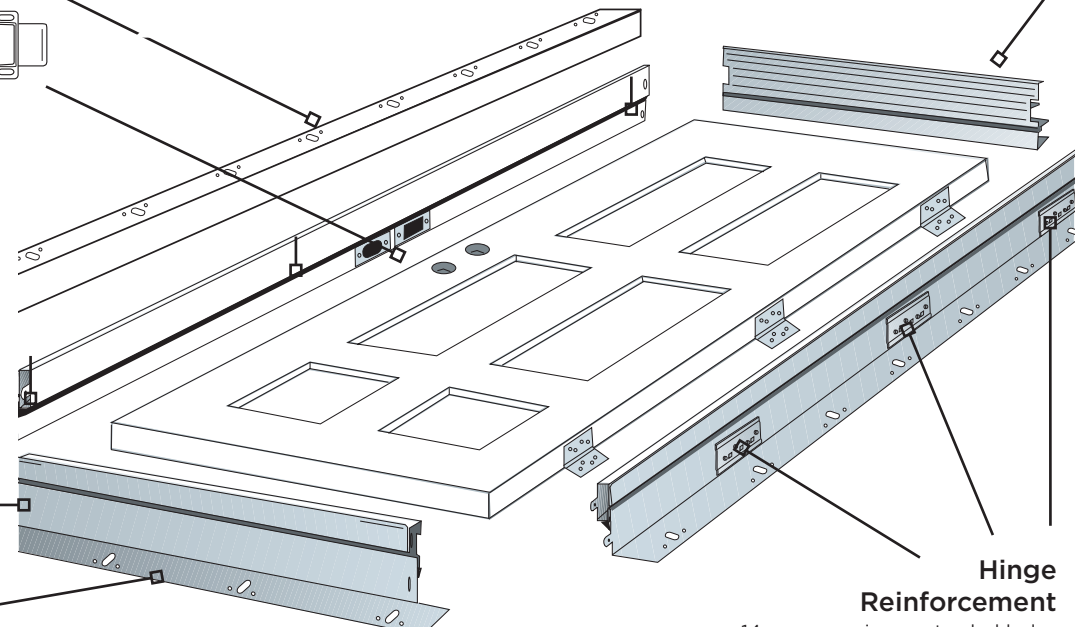

Hinge Reinforcement

14-gauge, unique extruded holes provide the strength of a 12-gauge hinge reinforcement.