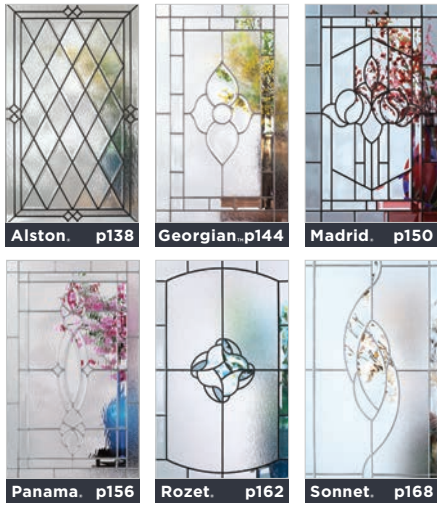

BELLEVILLE.
THE ORIGINAL FIBERGLASS

OAKCRAFT.
EXCEPTIONAL VALUE

HD STEEL
READY TO PAINT

STA-TRU.
PRE-PAINTED STEEL

EXPO

IRON

CLASSIC

TEXTURES