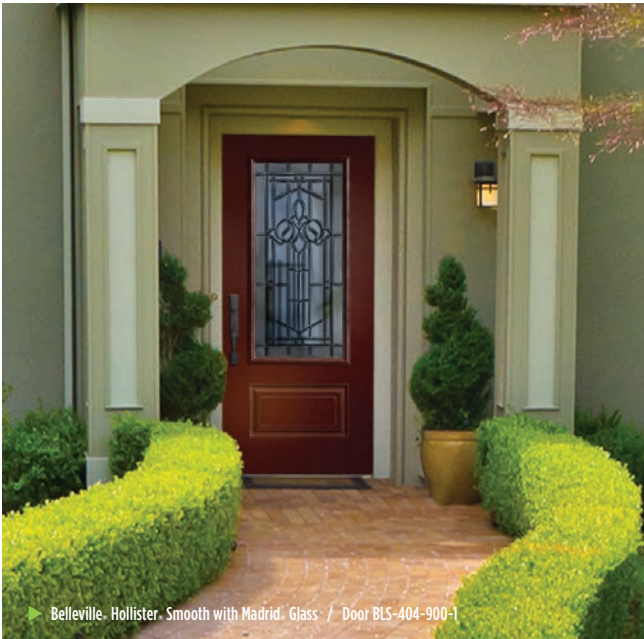

► Belleville. Hollister. Smooth with Madrid. Glass / Door BLS-404-900-1

PRIVACY RATING **1** **2** **10**
Least Obscure ▲ Most Obscure

Gray Beveled Glass

Clear Beveled Glass

Antique Black Caming

Madrid. Glass