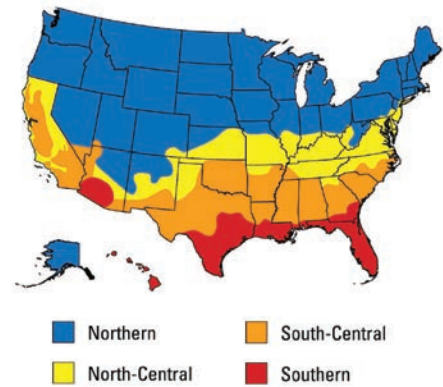

For further information, see our website at: www.masonite.com

1. **1. U-FACTOR:** Measures the rate of heat transfer through a product. It considers all elements of an assembly including conductivity, air flow and glass emissivity. A lower U-Factor indicates a better-insulating product.
2. **2. SHGC (SOLAR HEAT GAIN COEFFICIENT):** Measures the amount of energy that passes through glass from the sun, creating additional heat. The lower the SHGC, the better it blocks solar heat.

Masonite ENERGY STAR® Compliant Products

NZ Northern Zones only
HC Hard Coat - Pyrolytic Low-E
SC Soft Coat - Sputter Low-E

		GLAZING LEVEL					FULL LITE	
		OPAQUE	1/4 LITE	1/2 LITE	3/4 LITE	HC	SC	
WOOD-EDGE STEEL DOORS	Clear 1/2" IG		✓					
	Clear 1/2" IG E Grids		✓					
	Clear Blinds				✓			
	Low-E Blinds #2			✓	✓		✓	
	Clear 1" IG		✓					
	Clear 1" IG Internal Grids		✓					
	Low-E 1" IG Surface #2		✓	✓	✓	NZ	✓	
	Low-E 1" IG Surface #2 (Grids)		✓	✓	✓	✓	✓	
	Triple Pane Deco IG w/Caming		✓	✓	✓	NZ		
	Low-E Triple Pane Deco IG w/Caming					✓		

[†]0.13U-Factor for opaque doors only

FIBERGLASS DOORS	Clear 1/2" IG		✓					
	Clear 1/2" IG E Grids		✓					
	Clear Blinds							
	Low-E Blinds #2			✓	✓			
	Clear 1" IG		✓					
	Clear 1" IG Internal Grids		✓		✓			
	Low-E Surface #2 1" IG		✓	✓	✓	NZ	✓	
	Low-E Surface #2 1" IG E Grids		✓	✓	✓	✓	✓	
	Triple Pane Deco IG w/ Caming		✓	✓	✓	NZ		
	Low-E Triple Pane Deco IG w/ Caming					✓		

[†]U-Factor for opaque doors only. 'IG' = Insulated Glass.

* Please verify qualification with the NFRC performance label affixed to the door.

ENERGY STAR® Product Performance Criteria

GLAZING LEVEL	U-FACTOR¹	SHGC²
ALL	≤ 0.17	No Rating
≤ 1/2-Lite	≤ 0.25	≤ 0.25
> 1/2-Lite	≤ 0.30	Northern North-Central ≤ 0.40
		Southern South-Central ≤ 0.25

¹ Btu/h.ft.² °F. ² Fraction of incident solar radiations Air Leakage for Swinging Doors ≤ 0.5 cfm/ft²