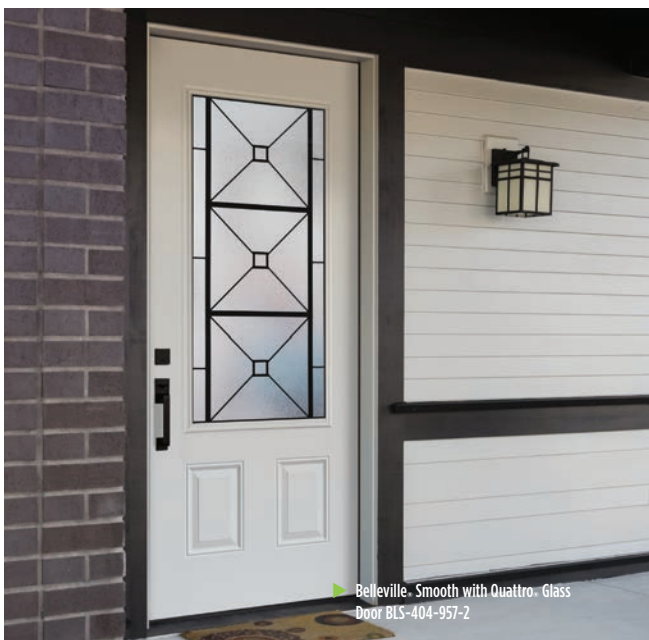

TRANSOM

Belleville. Smooth with Quattro. Glass / Door BLS-122-957-X / Sidelite BLSSL-152-957-X

Quattro. Glass

957 - WR
WROUGHT IRON

Belleville. Smooth with Quattro. Glass Door BLS-404-957-2

9

PRIVACY RATING 1 ————— 9 ————— 10
 Least Obscure Most Obscure