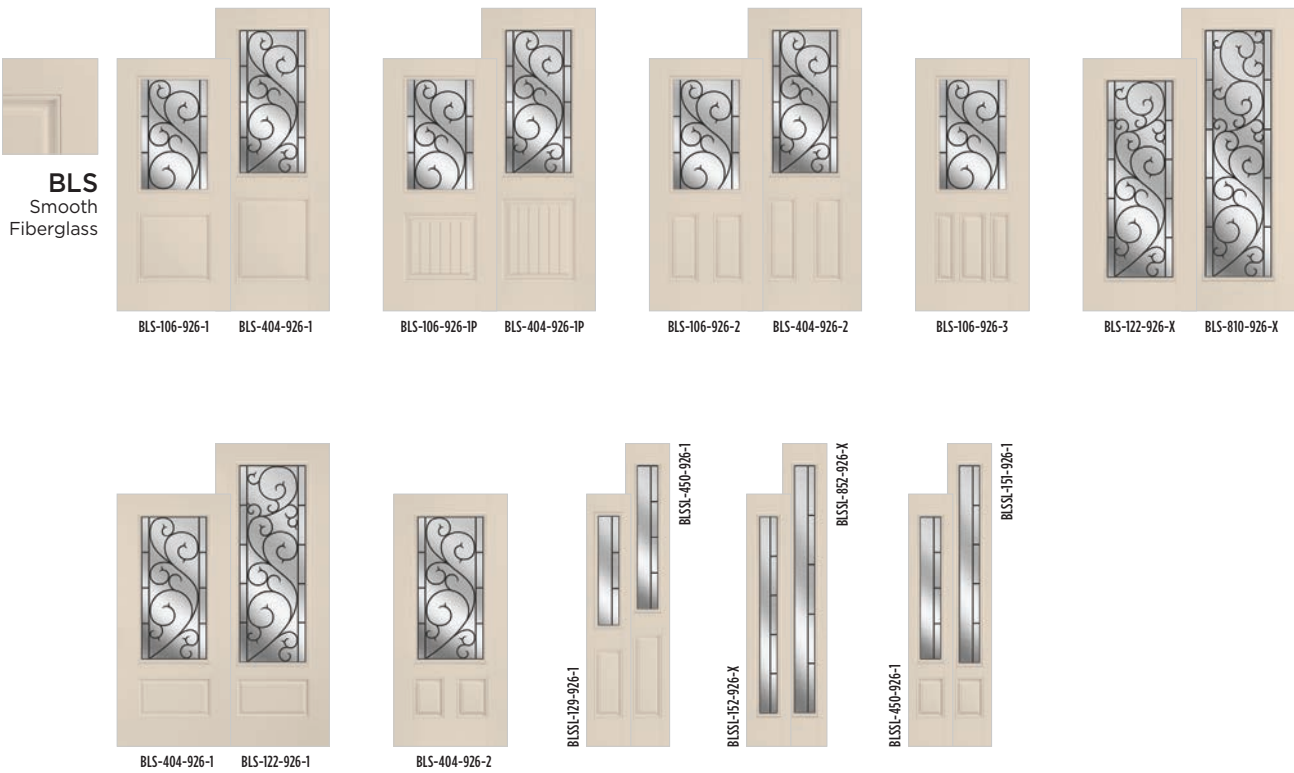

BELLEVILLE. SMOOTH DOORS