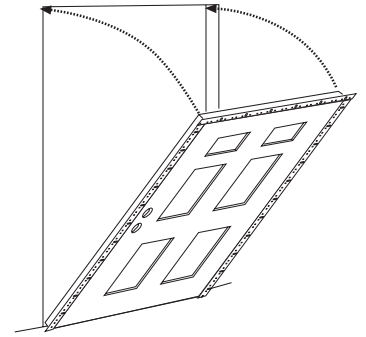

Fast-Frame.

ADJUSTABLE KERFED STEEL REPLACEMENT FRAMES

THE ULTIMATE ADJUSTABLE KERFED STEEL DOOR FRAME

Fast-Frame's advanced design adds a new dimension of flexibility and durability to Masonite's steel entry door line. Developed and manufactured exclusively for Masonite by Timely, Fast-Frame features a full 1" of adjustability to accommodate almost any variation in wall construction. This easy-to-install, user-friendly, kerfed steel door frame system is applicable to a full range of residential and commercial applications with wood or steel stud construction. Timely's expertise in innovating and manufacturing steel door frame components is second to none. Fast-Frame is engineered to meet the most stringent code requirements including structural, impact and 90-minute fire ratings.