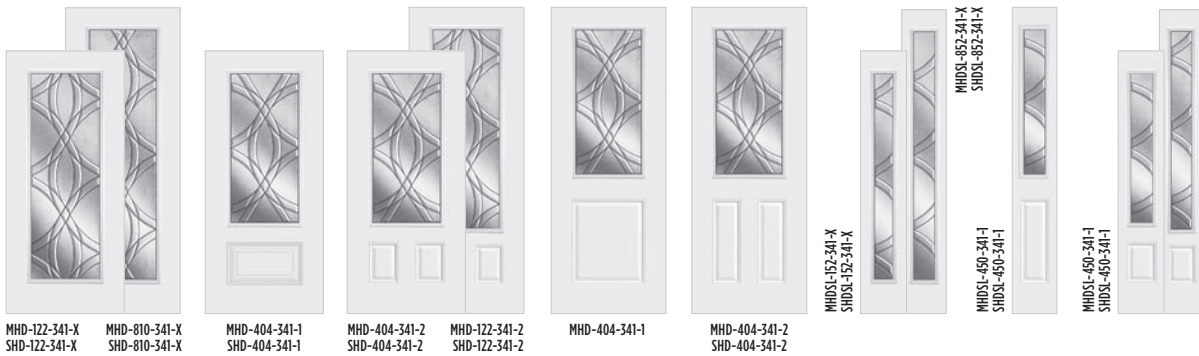

MHD-122-341-X MHD-810-341-X MHD-404-341-1 MHD-404-341-2 MHD-122-341-2 MHD-404-341-1 MHD-404-341-2

MHDSL-152-341-X MHDSL-152-341-X MHD-152-341-X MHD-152-341-X MHD-450-341-1 MHD-450-341-1

One sidelite would need to be rotated 180° to get the "bookend look."