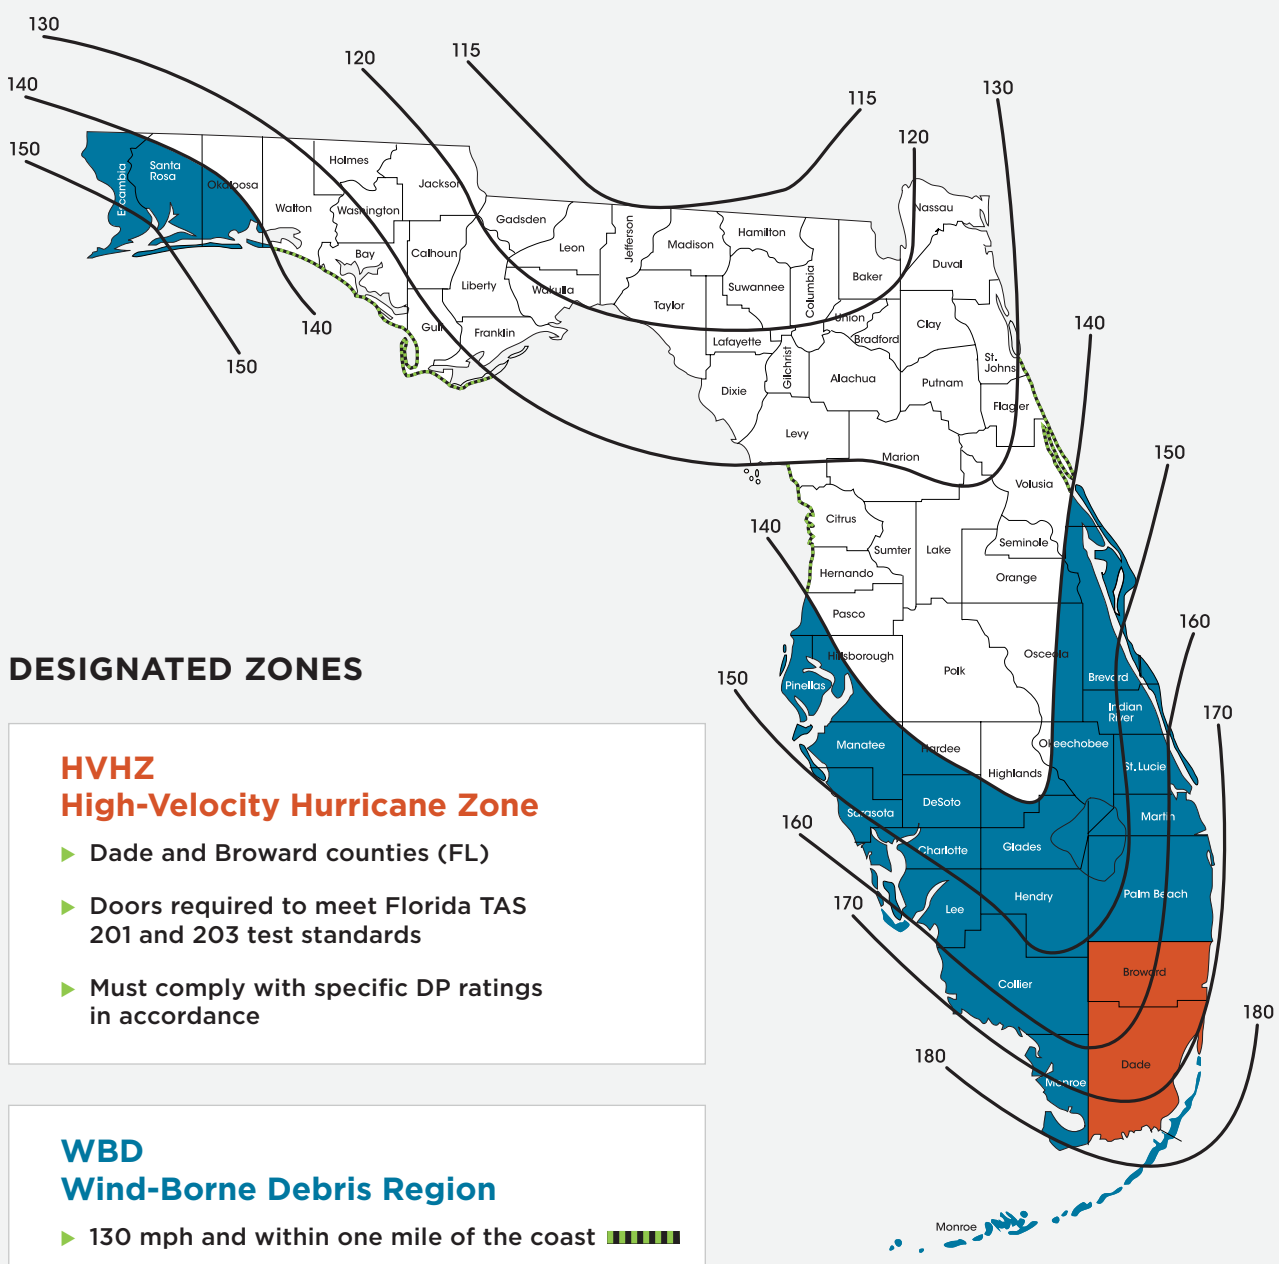

HURRICANE-PRONE REGIONS

DESIGNATED ZONES

HVHZ
High-Velocity Hurricane Zone

- Dade and Broward counties (FL)
- Doors required to meet Florida TAS 201 and 203 test standards
- Must comply with specific DP ratings in accordance

WBD
Wind-Borne Debris Region

- 130 mph and within one mile of the coast
- Doors required to meet Florida ASTM E1886 and E1996 tests
- Designated areas where the basic wind speed is 140 mph or greater

1. Notes:
2. Values are nominal design 3-second gust wind speeds in miles per hour (m/s) at 33 ft. (10m) above ground for Exposure C category.
   - Linear interpolation between contours is permitted.
   - Islands and coastal areas outside the last contour shall use the last wind speed contour of the coastal area.
   - Mountainous terrain, gorges, ocean promontory and special wind regions shall be examined for unusual wind conditions.
   - Wind speeds correspond to approximately a 7% probability of exceedance in 50 years (Annual Exceedance Probability = 0.00143, MRI = 700 years).