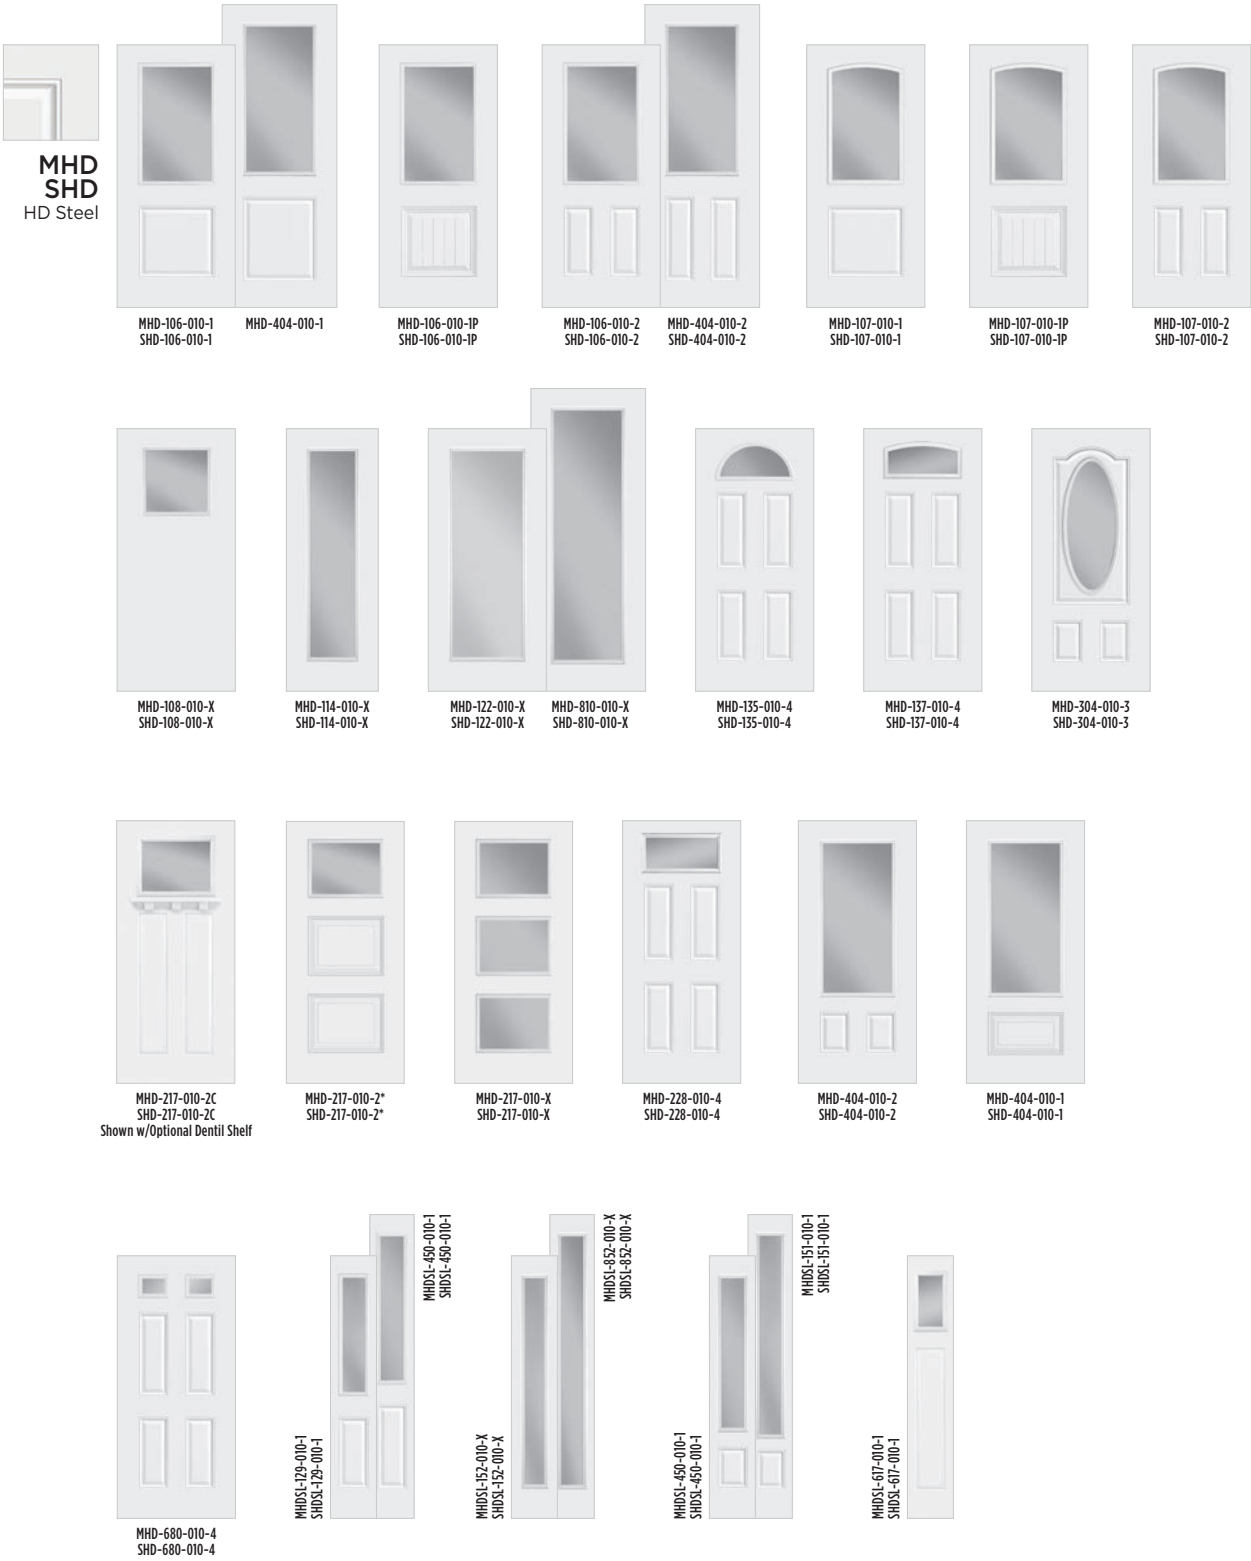

EXPO

IRON

CLASSIC

TEXTURES

LINEA

ESSENTIA

HD STEEL DOORS