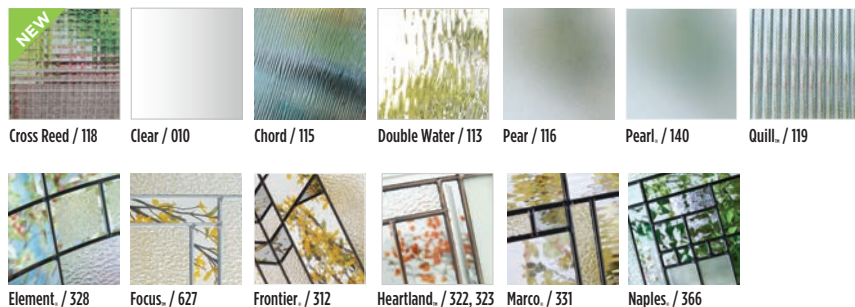

GLASS OPTIONS: