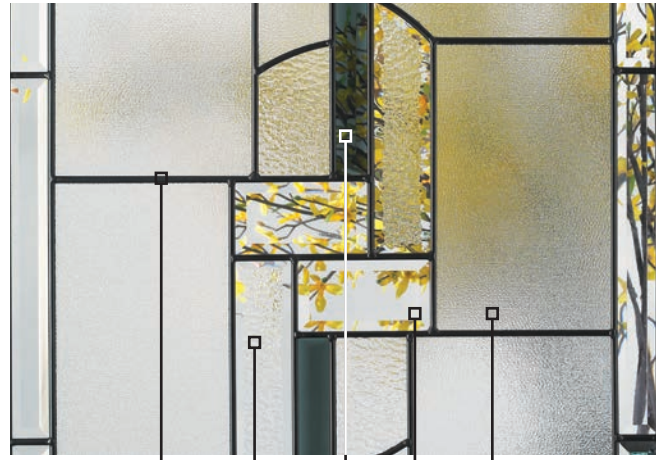

Antique Black Caming
Granite Beveled Glass
Dark Gray Beveled Glass
Clear Beveled Glass
Pear Glass

BR4