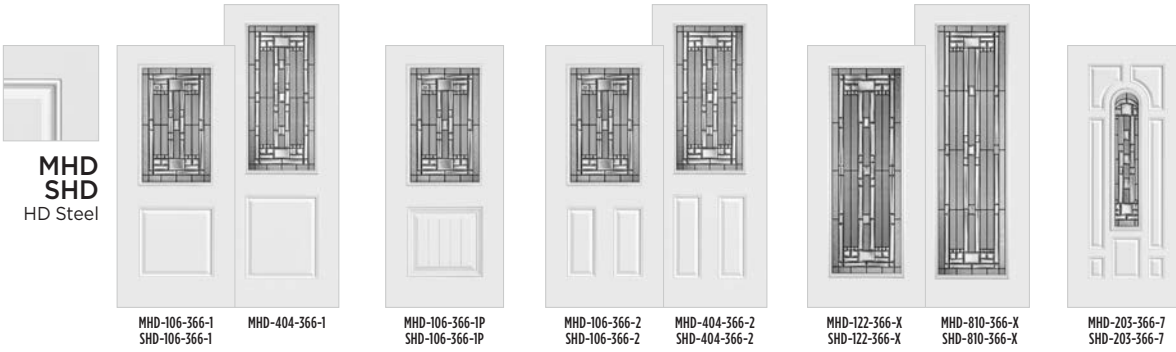

EXPO

IRON

CLASSIC

TEXTURES

LINEA

ESSENTIA

HD STEEL DOORS

TRANSOM