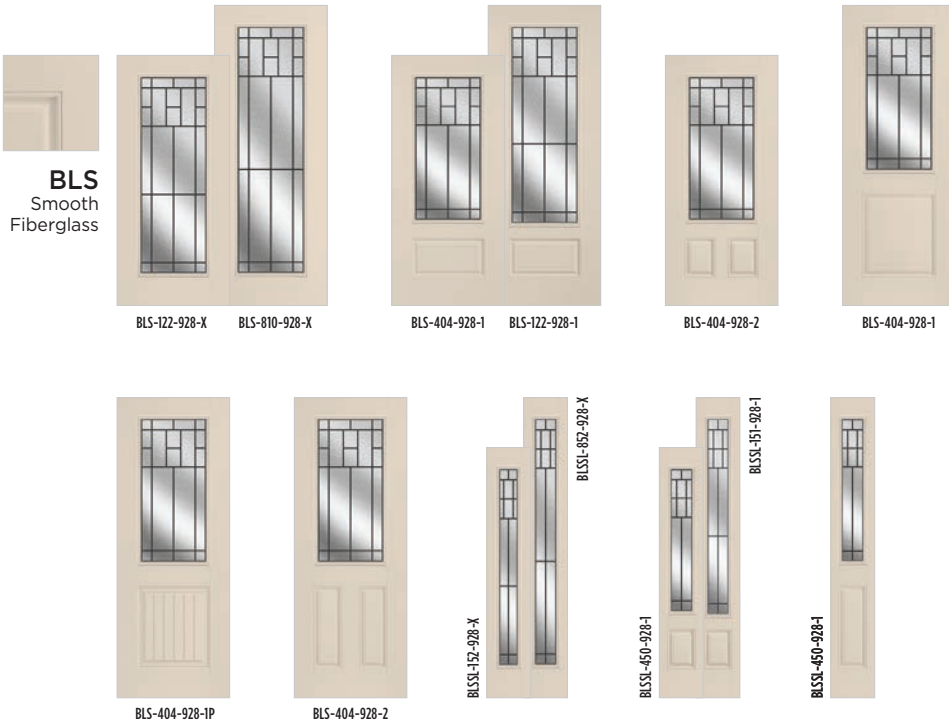

EXPO

IRON

CLASSIC

TEXTURES

LINEA

ESSENTIA

BELLEVILLE. SMOOTH DOORS

HD STEEL DOORS