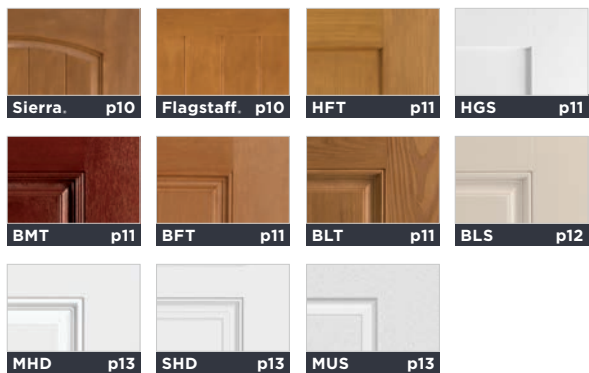

Distinct Glass Collections

FOR EVERY STYLE

DOOR COLLECTIONS

DURABLE. AUTHENTIC. VERSATILE.