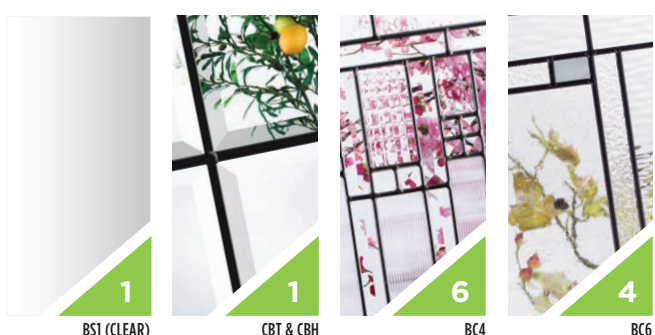

1 BS1 (CLEAR) 1 CBT & CBH 6 BC4 4 BC6

PRIVACY RATING 1 4 6 10
Least Obscure Most Obscure