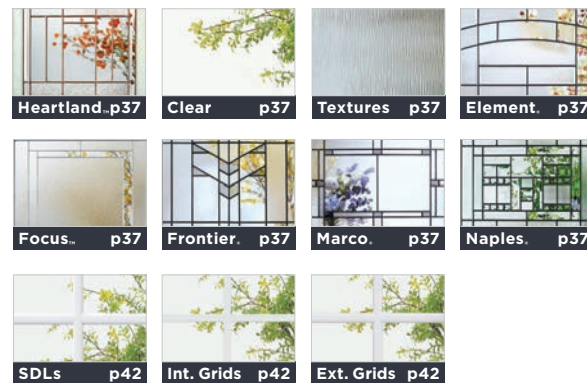

HERITAGE SERIES™

AUTHENTIC CRAFTSMAN DETAIL