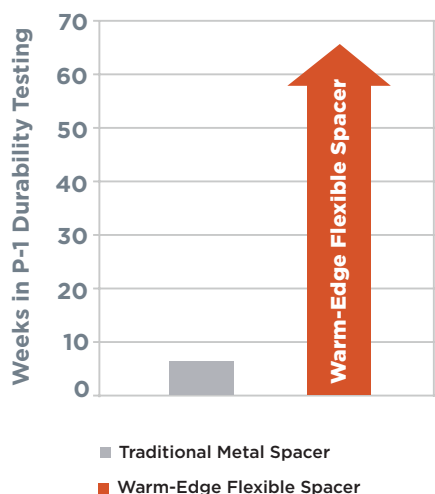

LONGER LASTING

Warm-Edge Flexible Spacers

Warm-edge flexible spacers feature a unique no-metal composite-laminating technology that provides superior durability and thermal performance in insulating glass units.