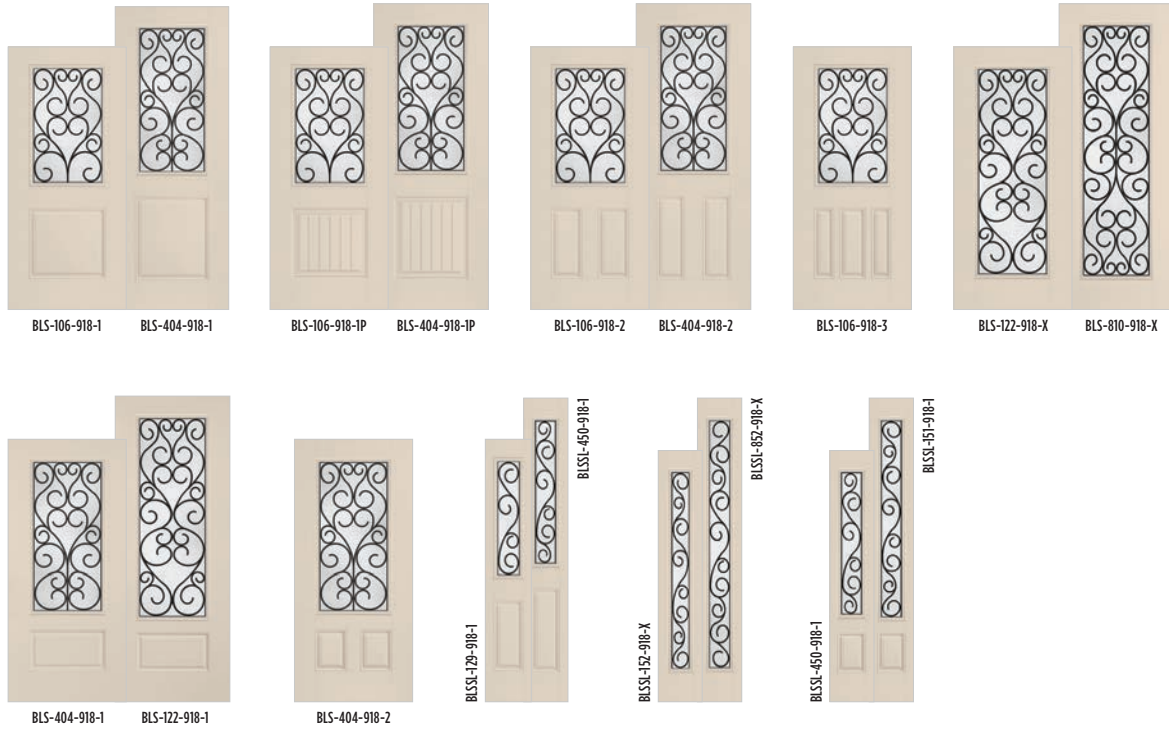

EXPO

IRON

CLASSIC

TEXTURES

LINEA

ESSENTIA

BELLEVILLE. SMOOTH DOORS

BLS
Smooth
Fiberglass