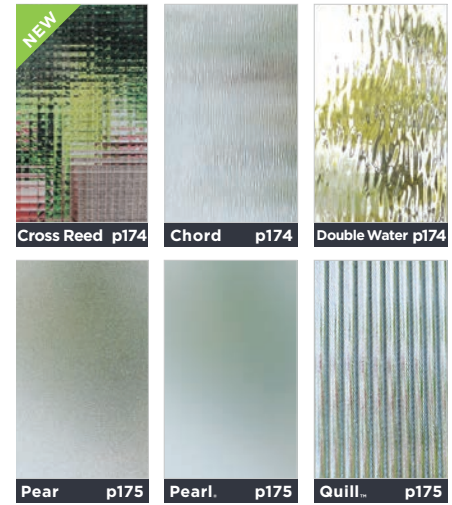

BELLEVILLE.
THE ORIGINAL FIBERGLASS

OAKCRAFT.
EXCEPTIONAL VALUE

HD STEEL
READY TO PAINT

STA-TRU.
PRE-PAINTED STEEL

EXPO

IRON

CLASSIC

TEXTURES