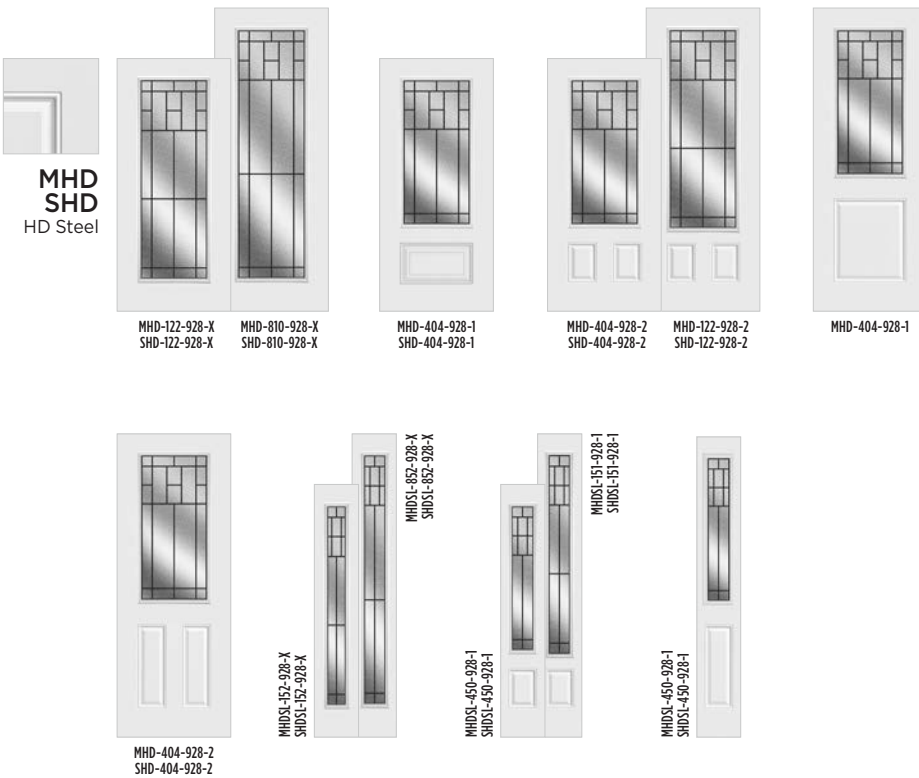

EXPO

IRON

CLASSIC

TEXTURES

LINEA

ESSENTIA

BELLEVILLE. SMOOTH DOORS

HD STEEL DOORS