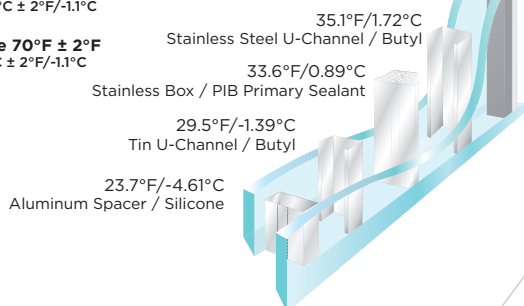

ENERGY SAVING

The thermal performance of a window plays a major role in household energy conservation. A high-performance window system will keep your energy costs low by reducing heat loss in the winter and heat gain in the summer.

UP TO
+14.4°F/8.0°C
warmer temperature
at the edge of the glass
(vs. aluminum spacer / silicone)

38.1°F/3.39°C
Warm-Edge
Flexible Spacers

Outside 0°F ± 2°F
-17.78°C ± 2°F/-1.1°C

Inside 70°F ± 2°F
21.11°C ± 2°F/-1.1°C