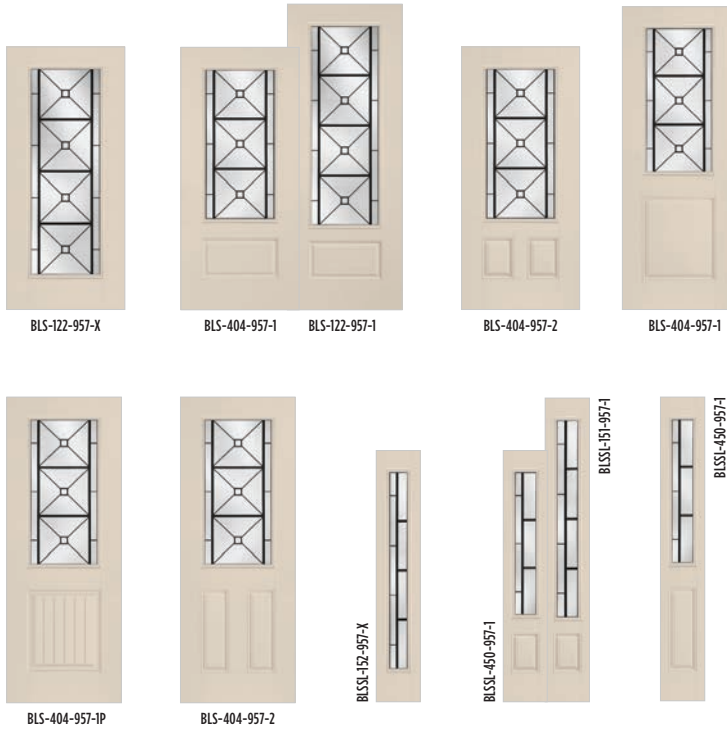

BELLEVILLE. SMOOTH DOORS