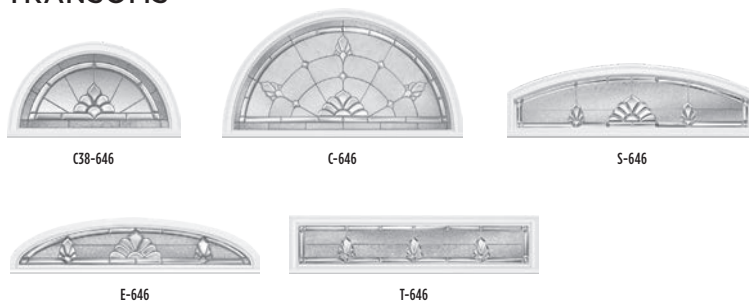

CLASSIC

TEXTURES

LINEA

ESSENTIA

HD STEEL DOORS

MHD
SHD
HD Steel

TRANSOMS

► Belleville - Smooth with Madrid - Glass
Door BLS-106-900-2 / Sidelites BLSL-129-900-1 / Transom T-900