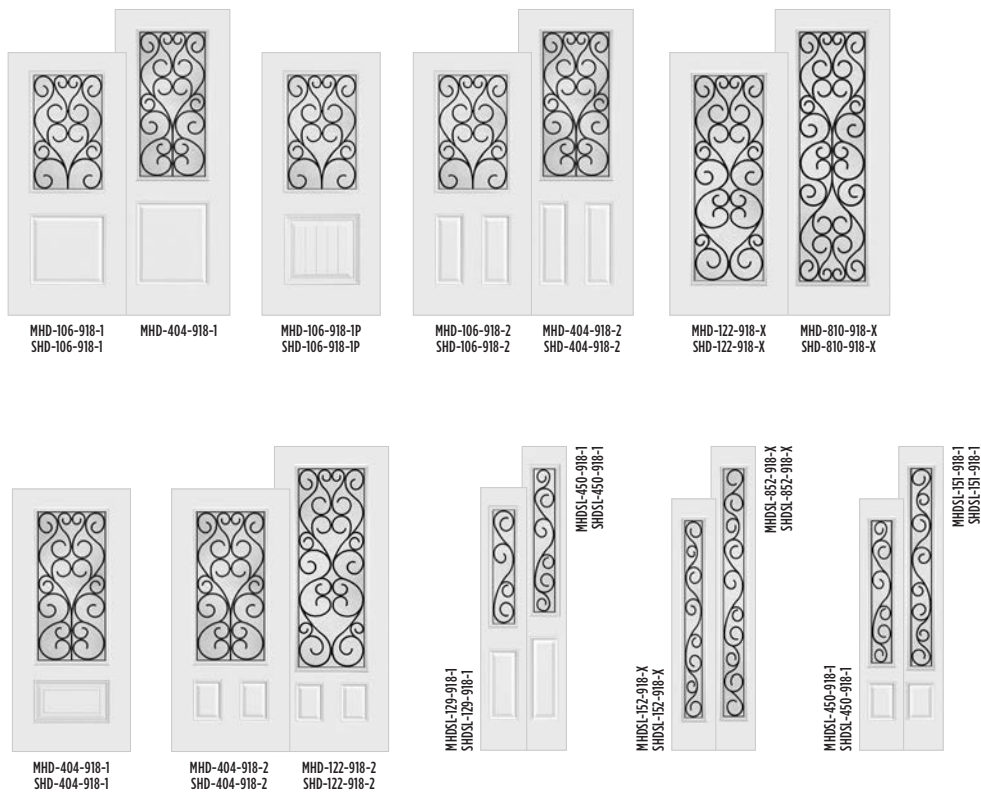

HD STEEL DOORS

**MHD
SHD**
HD Steel