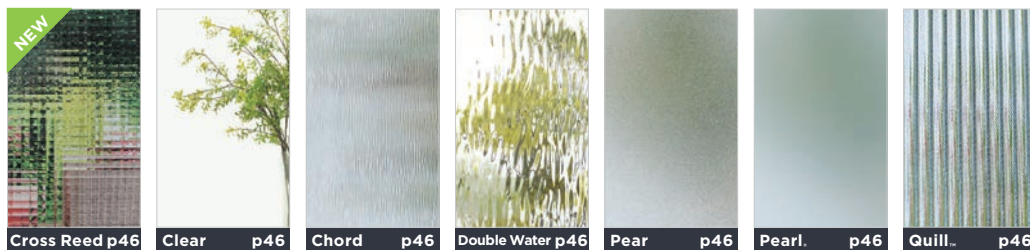

MODERN DOOR

CONTEMPORARY MINIMALISTIC DESIGNS