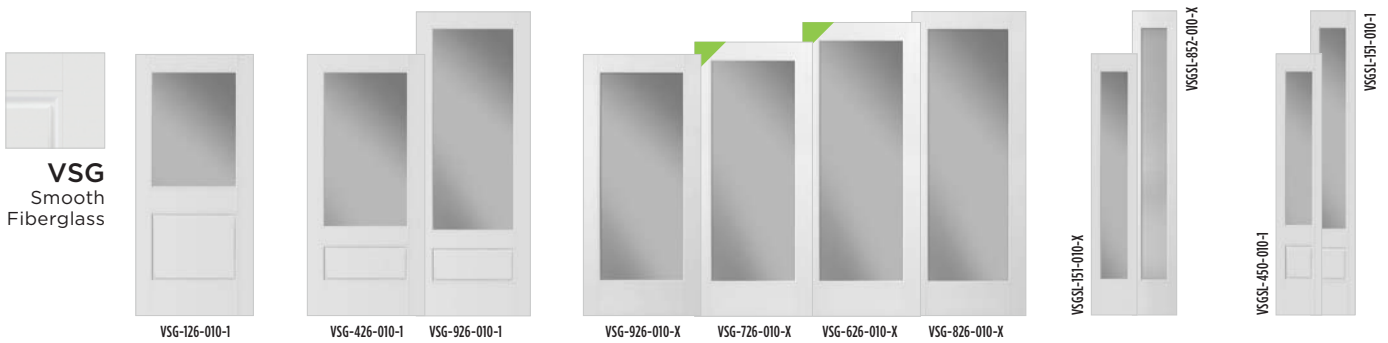

VISTAGRANDE. SMOOTH FLUSH-GLAZED DOORS / CLEAR GLASS

6'8"												7'0"		7'6"	
	106-010-1	126-010-1	114-010-X	120-010-X	122-010-X	404-010-1	420-010-1	426-010-1	926-010-X	152-010-X	450-010-1		726-010-X		626-010-X
VFT	•	•	•	•	•	•	•	•	•	•	•				
VSG	•	•	•	•	•	•	•	•	•	•	•	•	•		•

8'0"									
	120-010-1	122-010-1	810-010-X	814-010-X	820-010-X	826-010-X	926-010-1	151-010-1	852-010-X
VFT	•	•	•	•	•	•	•	•	•
VSG	•	•	•	•	•	•	•	•	•