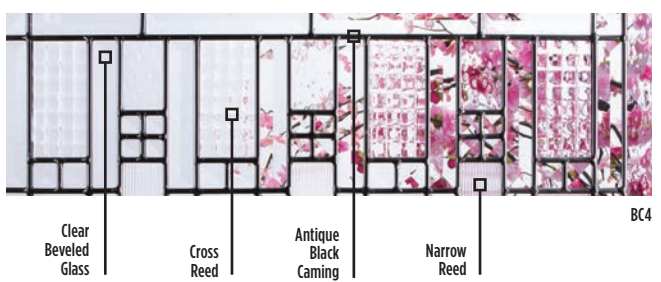

Barrington - Craftsman Oak Fiberglass with BC6 Glass / Door BRC-226-BC6-3

CBT & CBH
Clear Beveled Glass
Antique Black Caming