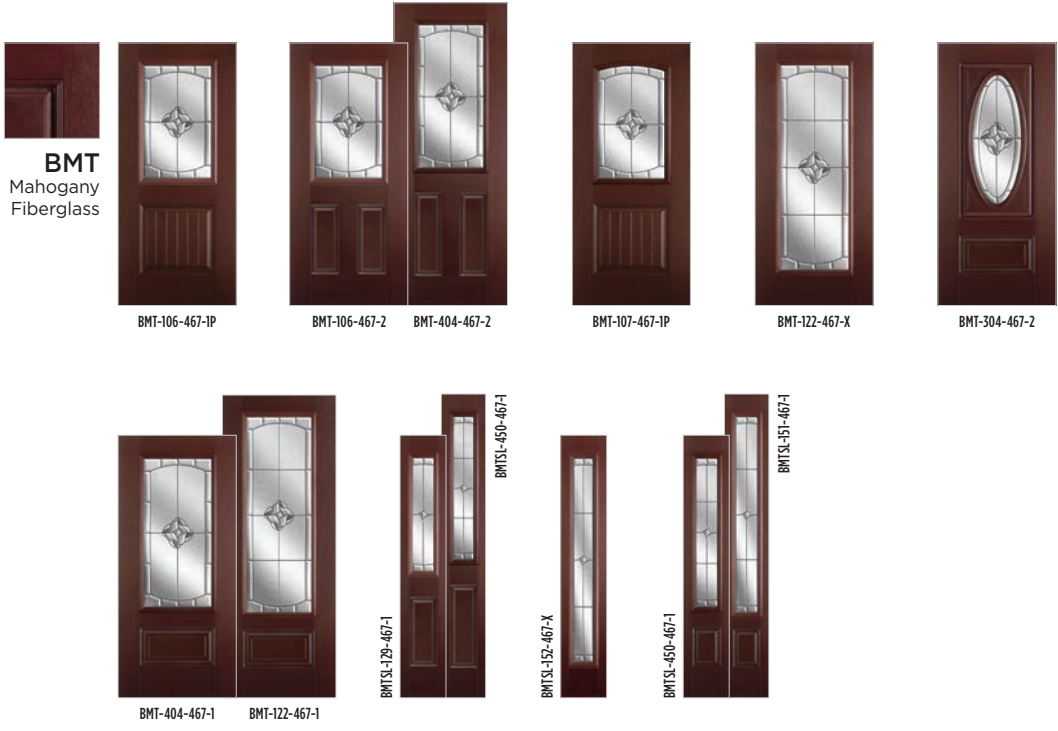

BELLEVILLE. TEXTURED DOORS

	6'8"															
	106-1	106-1P	106-2	106-3	107-1	107-1P	107-2	107-3	122-X	137-3	137-4	137-6	304-2	304-3	404-1	404-2
AB	106-467-1	106-467-1P	106-467-2	106-467-3	107-467-1	107-467-1P	107-467-2	107-467-3	122-467-X	137-467-3	137-467-4	137-467-6	304-467-2	304-467-3	404-467-1	404-467-2
BMT		•	•			•			•				•		•	
BFT			•						•				•		•	
BLT	•		•	•	•		•	•	•	•	•	•		•		•
▶ OAK			•				•		•		•			•		•
BLS	•	•	•	•	•	•	•	•	•	•	•	•	•	•	•	•
MHD	•	•	•		•	•	•	•			•			•	•	•
SHD	•	•	•		•	•	•	•	•		•			•	•	•