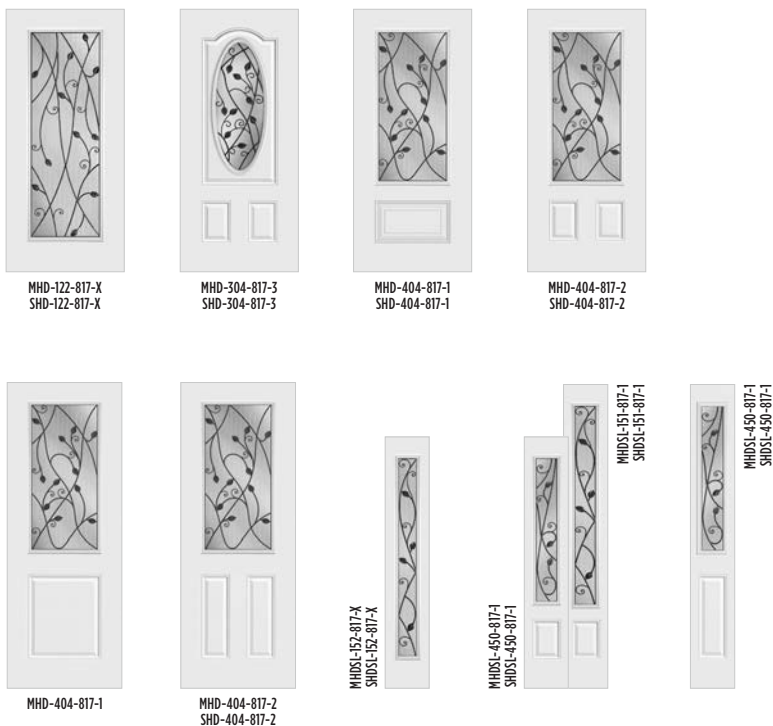

BELLEVILLE. SMOOTH DOORS

BLS
Smooth
Fiberglass

HD STEEL DOORS

**MHD
SHD**
HD Steel

NEW WROUGHT IRON FRAME
SEE PAGE 204 FOR DETAILS.

▶ Belleville, Smooth with Tanglewood, Glass and NEW Wrought Iron Frame / Doors BLS-122-926-X / Sidelites BLSL-152-926-X