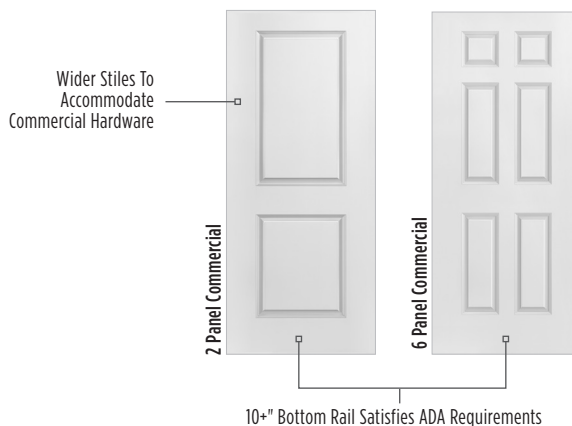

MOLDED PANEL DOORS

▶ Riverside / 5 Panel Equal Smooth

▶ Cheyenne / 2 Panel Camber-Top Plank

- ▶ Familiar designs with universal appeal add a defining element to any space
- ▶ Perfect for painting
- ▶ Full range of passage and bifold doors
- ▶ Safe 'N Sound, solid core construction available for better durability and sound reduction with the heft and feel of a wood door
- ▶ 20-minute fire-rated doors available for select heights and designs (1-3/4" width only)