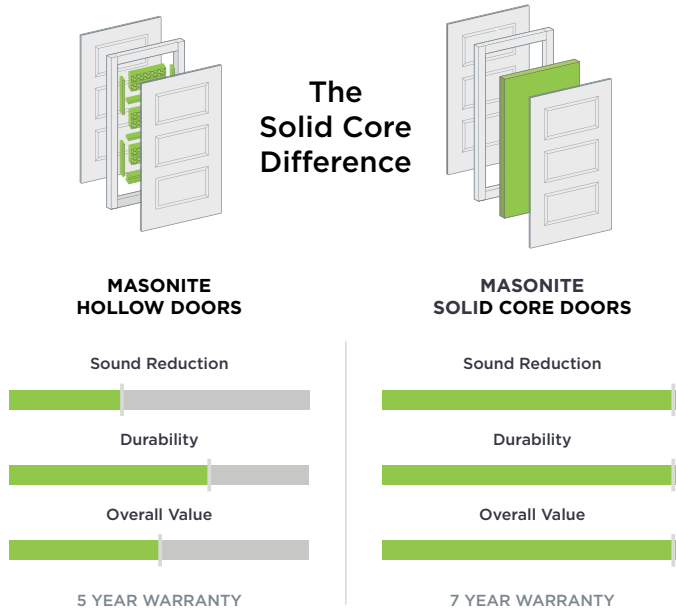

Doors Designed to be Different

Make Solid Core the Standard

With 70% more sound-dampening material than our standard hollow core doors, Masonite® interior solid core doors ensure noise control and privacy throughout the home. No matter the home design or budget, you can make solid core the standard.