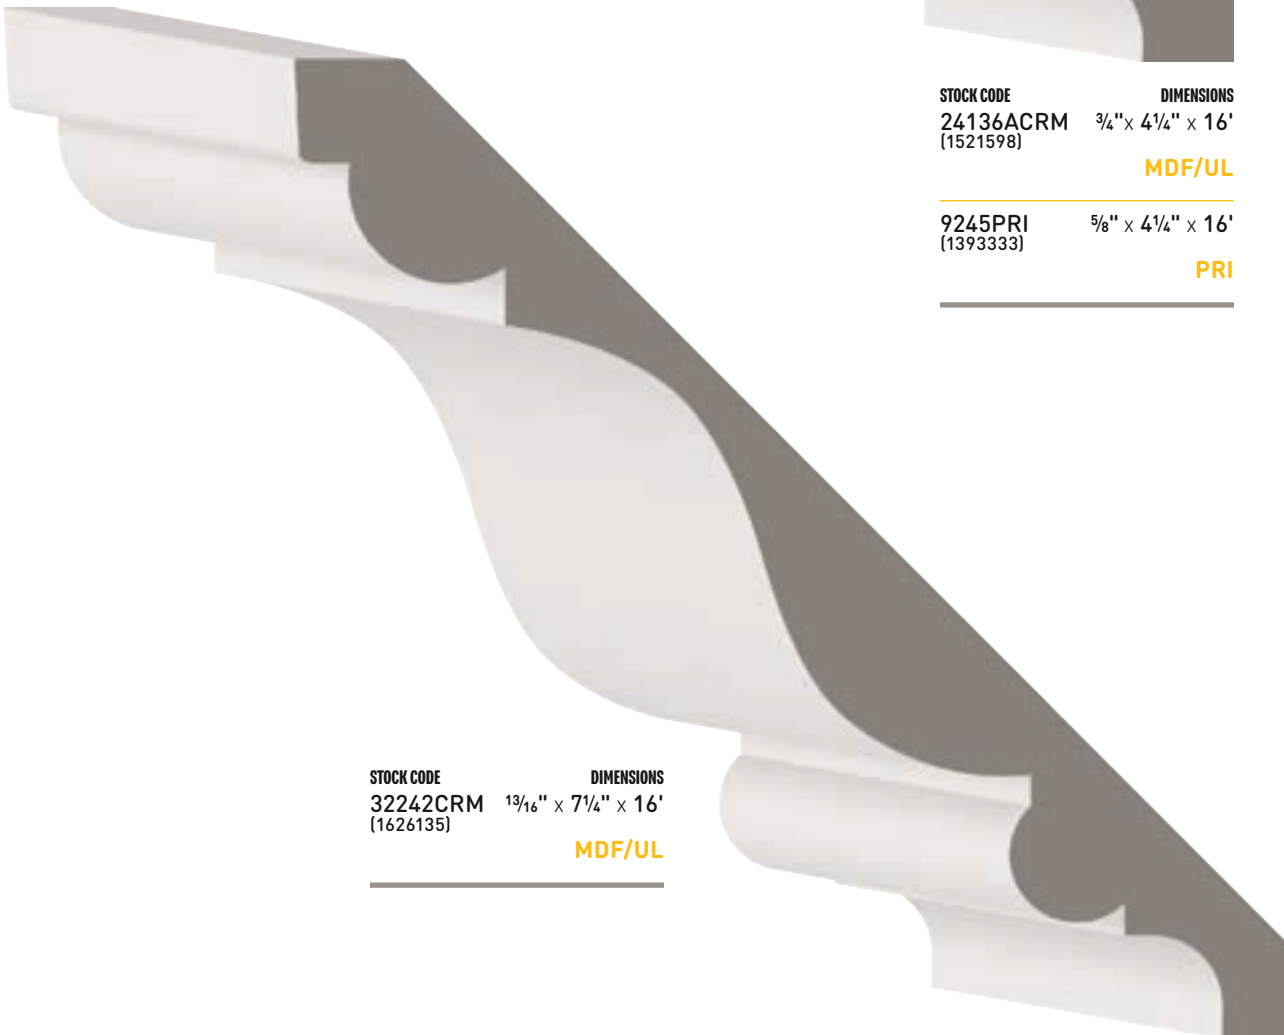

STOCK CODE
32242CRM
(1626135)

DIMENSIONS
 $1\frac{3}{16}'' \times 7\frac{1}{4}'' \times 16'$

MDF/UL