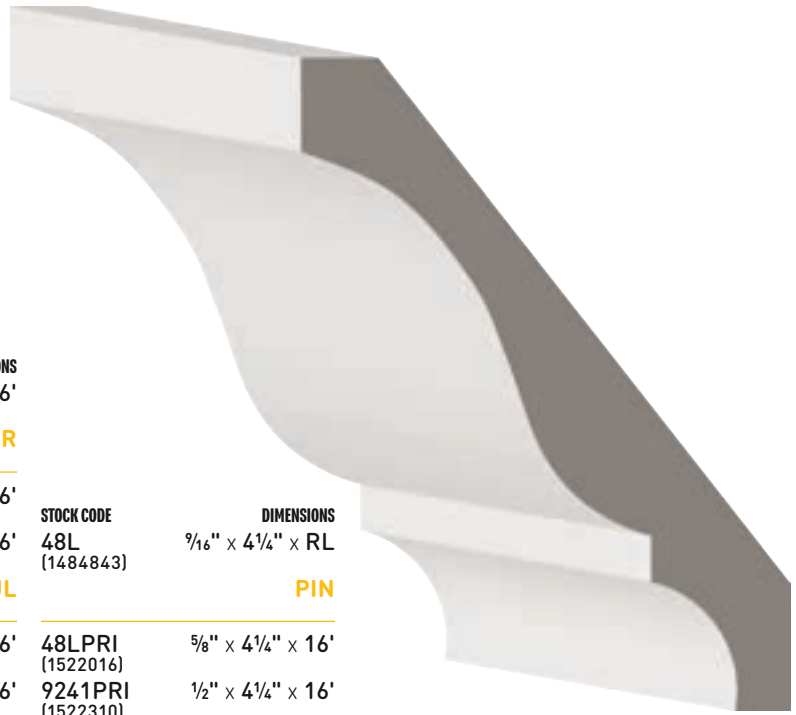

STOCK CODE
48LFJ
(1522011)

DIMENSIONS
9/16" x 4 1/4" x 16'

FJR

STOCK CODE
47MDF
(1394542)

DIMENSIONS
9/16" x 4 5/8" x 16'

MDF/UL

STOCK CODE
48LM
(1522013)

DIMENSIONS
5/8" x 4 1/4" x 16'

PFJ

STOCK CODE
48L
(1484843)

DIMENSIONS
9/16" x 4 1/4" x RL

PIN

STOCK CODE
48LJ
(1484844)

DIMENSIONS
9/16" x 4 1/4" x 16'

STOCK CODE
47LJ
(1462210)

DIMENSIONS
9/16" x 4 9/16" x 16'

PFJ

STOCK CODE
48LPRI
(1522016)

DIMENSIONS
5/8" x 4 1/4" x 16'

STOCK CODE
9241PRI
(1522310)

DIMENSIONS
1/2" x 4 1/4" x 16'

PRI