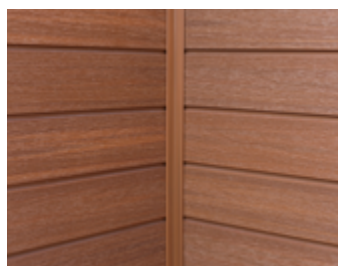

UH68

All-Weather Trims

Inside Corner Trim
US47 (2-13/16" x 2-13/16")

Outside Corner Trim
US46 (2-5/16" x 2-5/16")

Inside Corner Trim

Outside Corner Trim

All-Weather Trims

F-Trim
US73 (3" x 2-5/16")