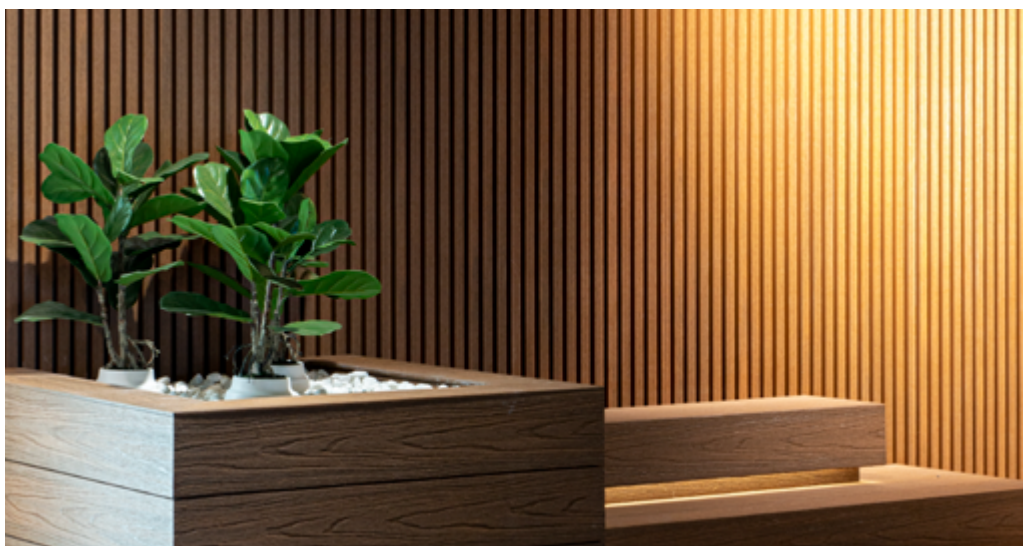

NewTechWood UltraShield®: The Look of Wood Without the Worry

What Makes NewTechWood the Smart, Green Choice?

All NewTechWood products are produced using 95% recycled materials including plastic bottles, reclaimed wood fibers, and other products that would normally end up in a landfill.

NewTechWood undertakes annual, third-party audits to assure compliance with environmental, health, and safety regulations and guidelines – a demonstration of our commitment to a greener alternative to wood building products that deplete the planet’s resources.

NewTechWood shrinks your home’s carbon footprint by using recycled materials constructed to be recycled again in the future.

**Environmentally
Friendly**