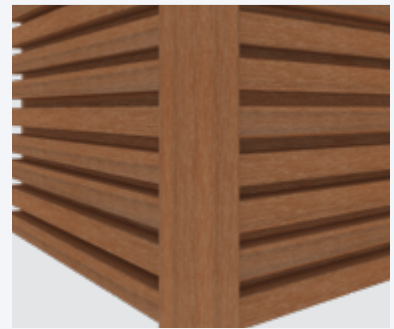

End-Trim
UH50 (3" x 2-1/8")

End-Trim
UH59 (3-9/16" x 2-3/16")

End-Trim

Outside Corner Trim
UH51 (3-3/16" x 3-3/16")

Outside Corner Trim
UH60 (5-3/16" x 5-3/16")

Outside Corner Trim

L-Trim
US20 (1-9/16" x 1-9/16")

L-Trim

I-Trim
UH70 (4" x 1-3/8")

I-Trim

F-Trim
US73 (3" x 2-5/16")

F-Trim

Siding Accessories

NewTechWood Siding is installed using a range of great accessories. Our AW08 siding clips hold the boards in place, using a grooved design for simplified installation and weather resistance. The AW02 starter strips gives you an even start point and additional support. Finally, our T-7 rubber stopper allows for the final row of Siding to stay upright.