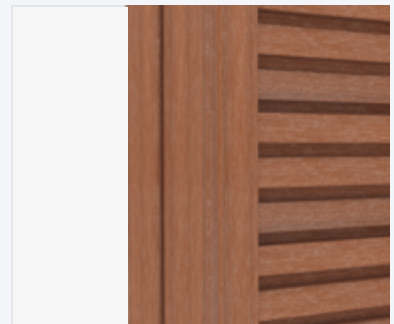

L-Trim

I-Trim
UH70 (4" x 1-3/8")

I-Trim

F-Trim
US73 (3" x 2-5/16")

F-Trim

Siding Accessories

NewTechWood Siding is installed using a range of great accessories. Our AW08 siding clips hold the boards in place, using a grooved design for simplified installation and weather resistance. The AW02 starter strips gives you an even start point and additional support. Finally, our T-7 rubber stopper allows for the final row of Siding to stay upright.