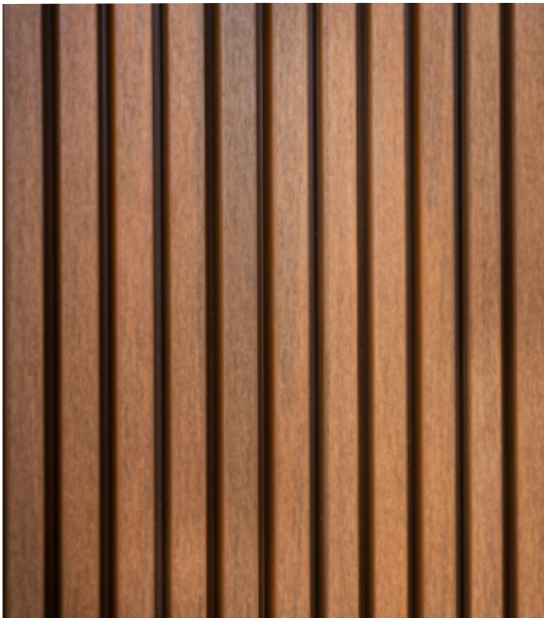

NewTechWood UltraShield® : Technology That Provides Superior Protection

NewTechWood products combine the proven strength of high-density, recycled plastic with realistic wood fibers to deliver the look of **Nature**™ wood.

UltraShield® : Ultra-Simple

UltraShield® weather resistant siding is made from a capped wood plastic composite, an advanced premium shield that wraps all 4 sides around its inner core.

European Siding

UH46
PERUVIAN TEAK (TK)