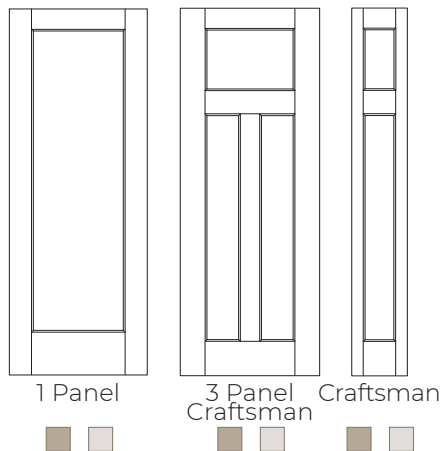

SHAKER

DOOR OPTIONS

Our Shaker door has a clean look with crisp edges, a style which emerged from an arts and crafts movement celebrating the craftsmanship and designs that complement nature with simple lines. This style is also a perfect design for flush glazed doors. That means we have an even greater selection to offer with our well-known insulated glass. It's a deft design approach that eliminates the doorglass frame and provides a clean look with more viewing area.

FIBERGLASS DOORS

6'8" DOORS

8'0" DOORS

DENTIL SHELVES

- Wind Borne Debris
- Rift Cut Texture
- Satin Smooth Texture
- Fire Rated Options **F**
  (Fire Rated versions are not WBD certified)