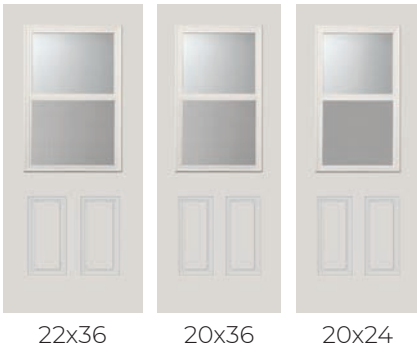

DOORGLASS VENTS