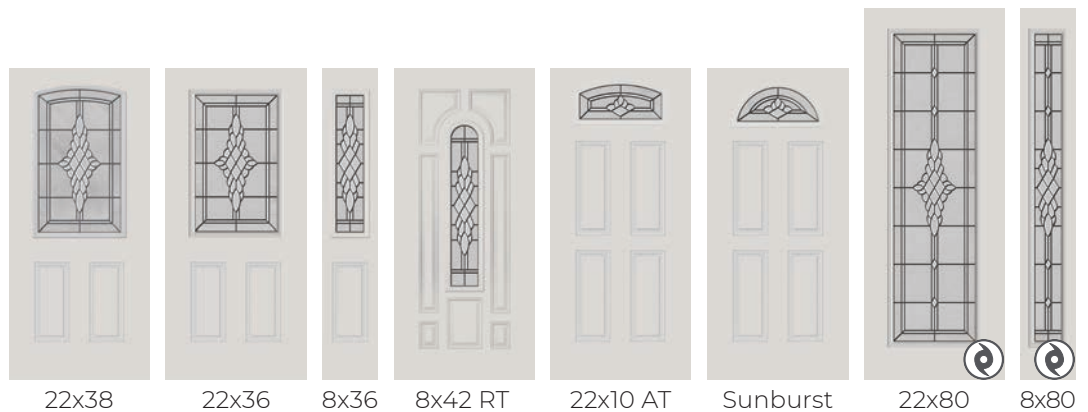

DOORGLASS DECORATIVE

* Impact Rated available in Platinum Nickel only
Find more in the Product Guide 120-121