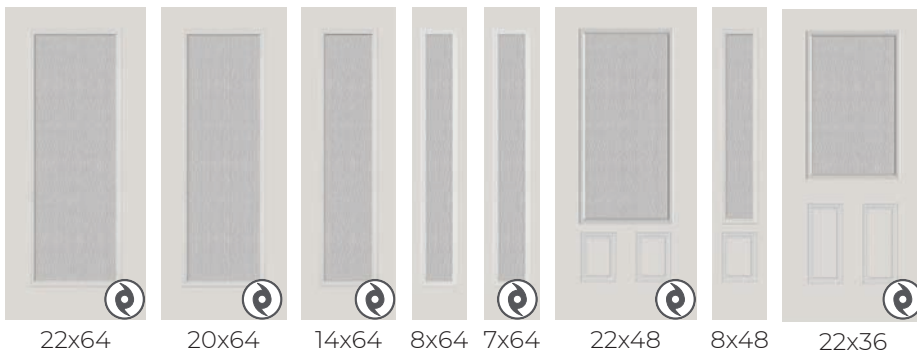

DOORGLASS PERSPECTIVES