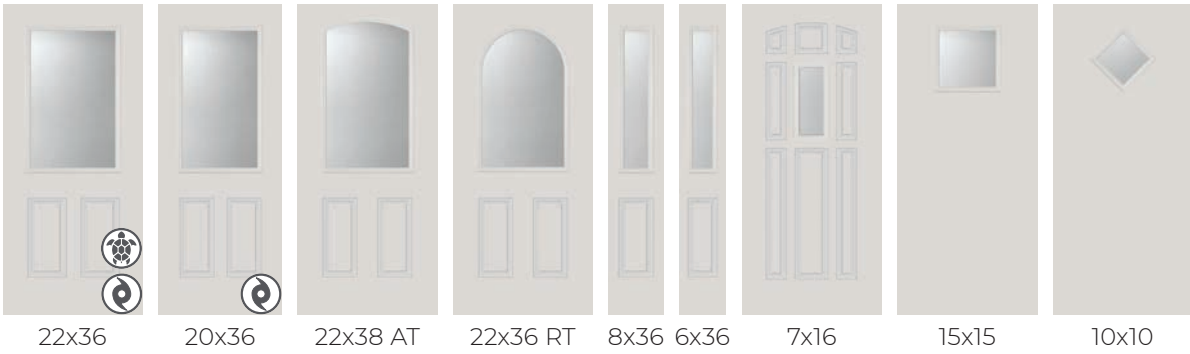

ADA Compliant
Impact Rated
Gray Turtle Glass

DOORGLASS CLEAR & GRAY TURTLE GLASS