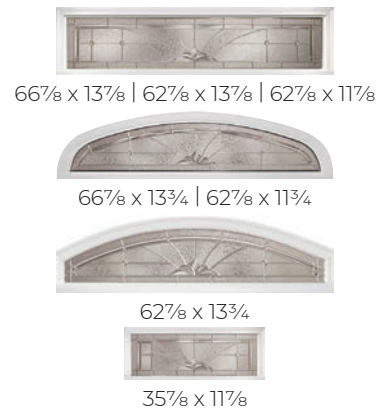

PRIVACY RATING

DOORGLASS DECORATIVE