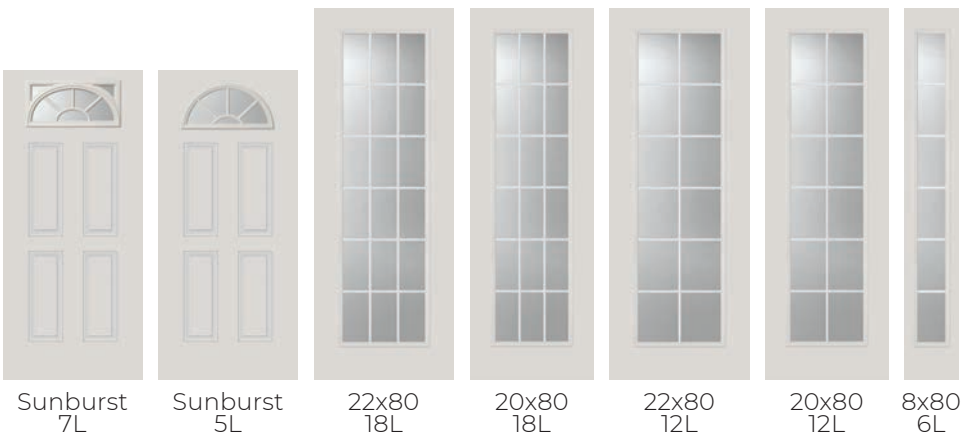

DOORGLASS EXTERNAL GRILLES