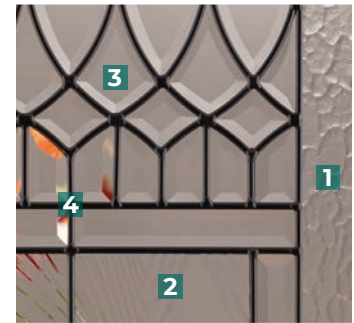

PRIVACY RATING

66⁷/₈ x 13⁷/₈ | 62⁷/₈ x 11⁷/₈

DOORGLASS DECORATIVE

PARIS

WATCH THE VIDEO
or visit odl.com/paris

PRIVACY RATING

1. Arctic Glass
2. Clear Renaissance Glass
3. Clear Bevels
4. Patina Caming

DOORGLASS DECORATIVE