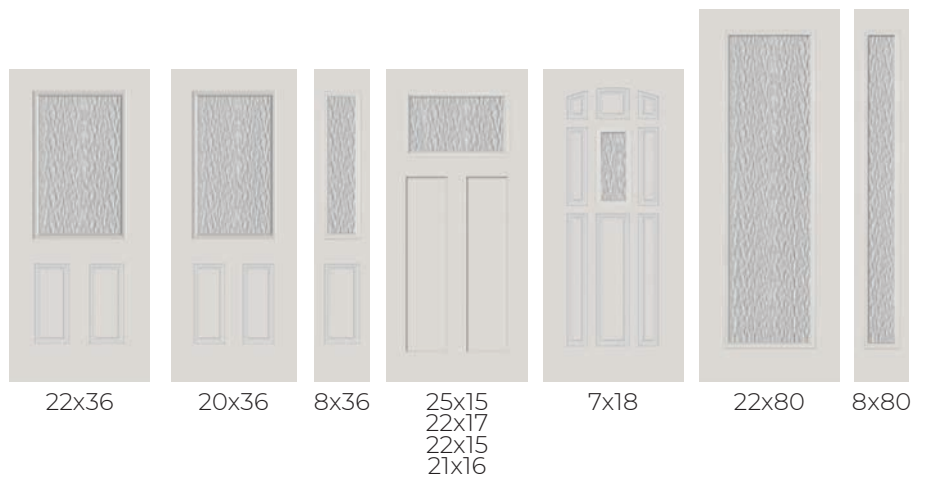

PRIVACY RATING

DOORGLASS PERSPECTIVES

SPOTLIGHTS® DOORGLASS

DESIGN THE DOOR THAT FITS YOUR STYLE

Spotlights are true to the character of your home's aesthetics. A variety of glass designs and textures, including Celebration Ocean, Chinchilla, Circuit, Clear & Low-E, Cubed, Frosted and Rain, and an architecturally authentic modern frame profile create the minimalist aesthetic and functional attributes you're wanting in your home.