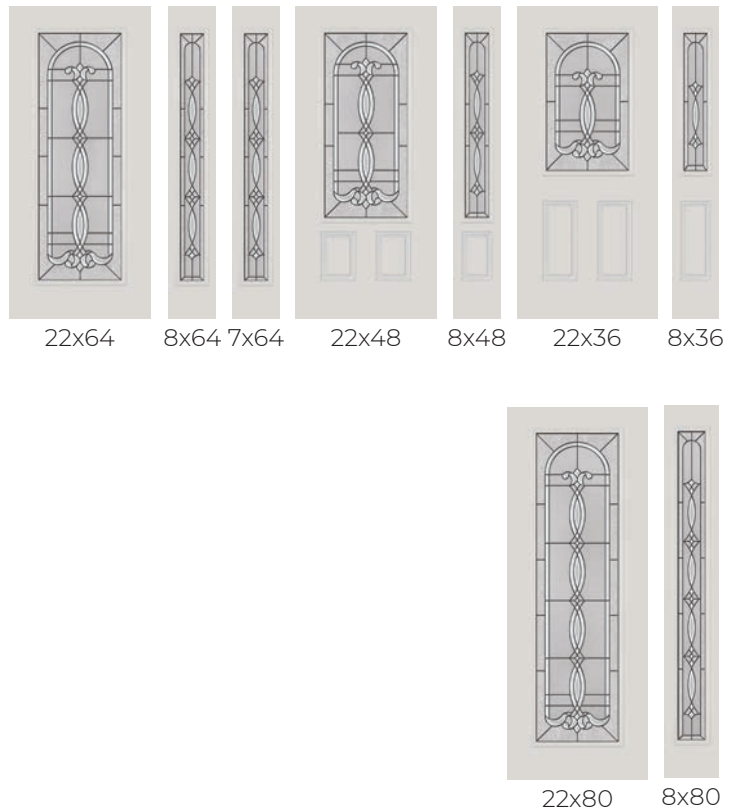

LAST CHANCE

SWIRL 129

ALTERNATIVE

LINEN 67

Families shown with this icon have sizes available in impact-resistant door glass

- 1. Clear Bevels
- 2. Eaton Glass
- 3. Granite Glass
- 4. Black Chrome Caming

PRIVACY RATING