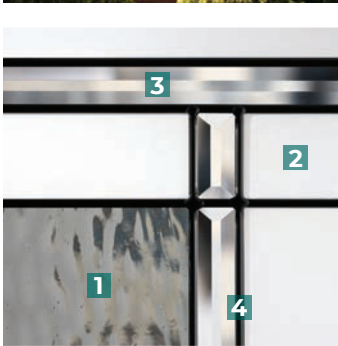

1. Bronze Seedy Glass
2. Thin Reed Glass
3. Micro-Granite Glass
4. Clear Bevels
5. Patina Caming

DOORGLASS DECORATIVE

WATCH THE VIDEO
or visit odl.com/vilano

VILANO

- 1. Gray Bubble Glass
- 2. Frosted Glass
- 3. Clear Bevels
- 4. Patina Caming