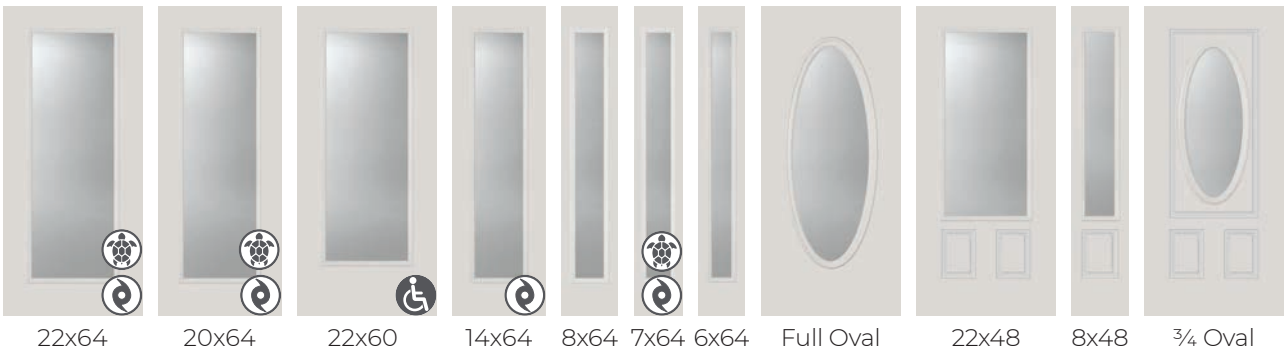

ADA Compliant
Impact Rated
Gray Turtle Glass

DOORGLASS CLEAR & GRAY TURTLE GLASS