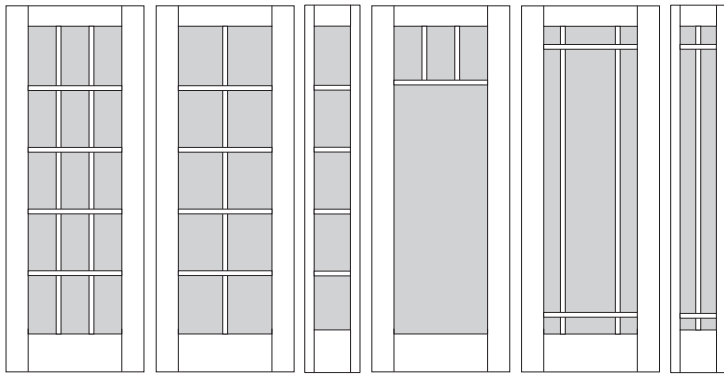

15 Light 10 Light 5 Light 4 Light Arts & Crafts 9 Light Prairie 6 Light Prairie

Tan (Stainable)
White (Paintable)