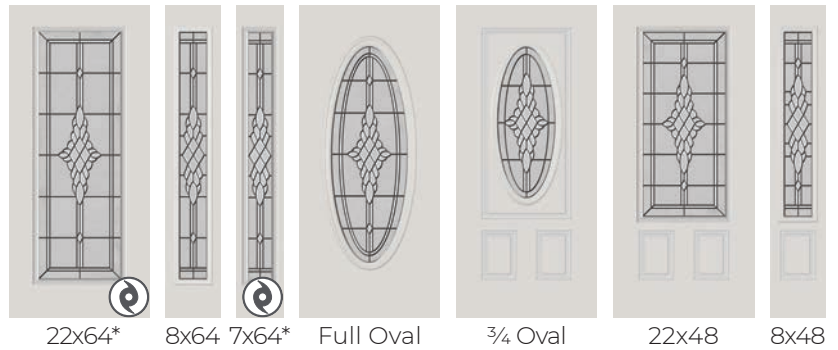

DOORGLASS DECORATIVE

* Impact Rated available in Platinum Nickel only
Find more in the Product Guide 120-121