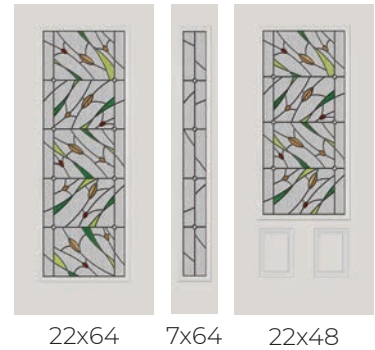

These styles and sizes are available while supplies last

SALIX LAST CHANCE

PRIVACY RATING

LAST CHANCE DOORGLASS

1. Clear Single Faceted Jewels
2. Streamed Glass
3. Chartreuse Marble Glass
4. Emerald Green Rain Glass
5. Patina Caming
6. Light Amber Marble Glass
7. Ruby Red Softwave Glass
8. Dark Amber Softwave Glass