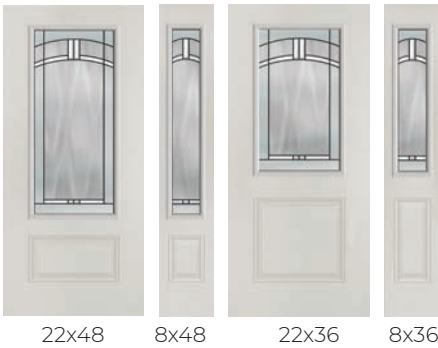

ELEGANT STAR

1. Micro-Granite Glass
2. Black Wrought Iron Caming

PRIVACY RATING

62⁷/₈ x 13⁷/₈

DOORGLASS DECORATIVE

PRIVACY RATING

1. Chinchilla Glass
2. Granite Glass
3. Clear Bevels
4. Clear Glass
5. Patina Caming