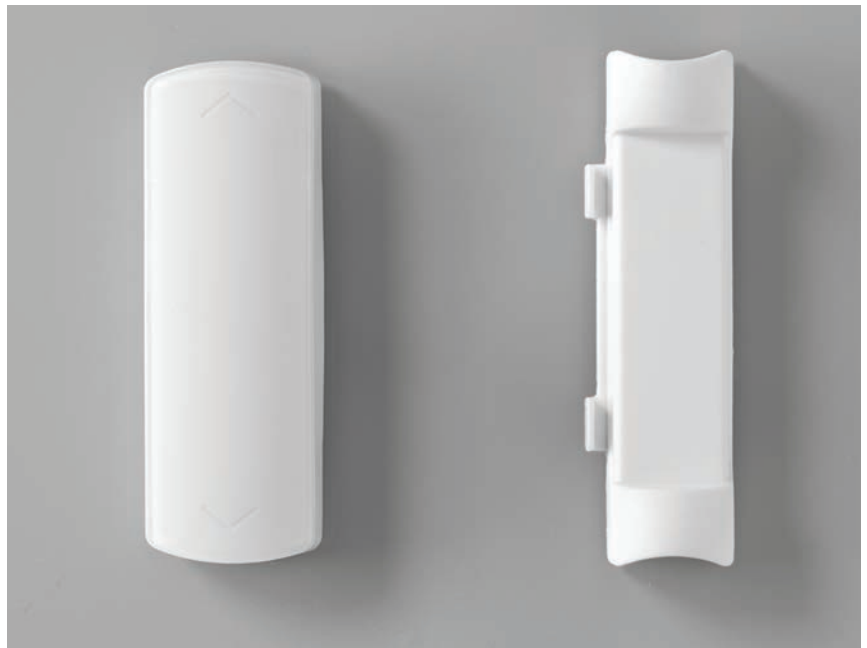

MISCELLANEOUS

ENCLOSED BLINDS OPERATORS

215 E ROOSEVELT AVE
ZEELAND, MI 49464
800.253.3900 · odl.com/catalog

EXPLORE MORE WITH OUR **catalog** 