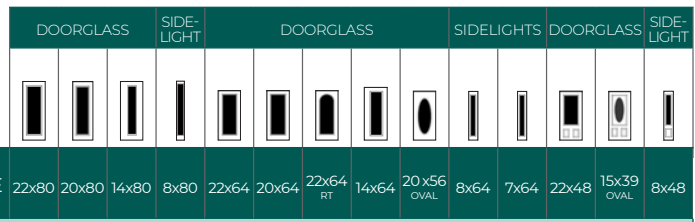

STYLIZED DOORGLASS

PRODUCT GUIDES STYLIZED DOORGLASS

DESIGN	PG	CAMING/ FINISH	PRIVACY LEVEL	PRICE	DOORGLASS				SIDE- LIGHT	DOORGLASS				SIDELIGHTS		DOORGLASS		SIDE- LIGHT	
					22x80	20x80	14x80	8x80	22x64	20x64	22x64 RT	14x64	20x56 OVAL	8x64	7x64	22x48	15x39 OVAL	8x48	
DECORATIVE DOORGLASS																			
BAY POINT	26	Patina	Med	$$	■●				■●	■●							■●		
BERKLEY	27	Patina	Low	$$$												■	■		■
BRISTOL	28	Satin Nickel	Med	$$	■			■	■	■						■	■	■	■
CADENCE	29	Patina	Med	$$$$	■●			■●	■●				■	■	■	■●	■●	■	■
CALANDRA	30	Black Chrome	High	$$$					■							■	■		■
CARROLLTON	31	Patina	Low	$$					■							■	■	■	■
CELEBRATION OCEAN	32	Platinum Nickel	Low	$												■●			
COURTYARD	33	Nickel Vein WI	Max	$$	■			■	■							■	■	■	
CROSSWALK	34	Platinum Nickel	High	$	■●			■●	■●	●						■	■●	■●	
DORIAN	35	Black Aluminum	High	$$$	■●			■●	■●							■	■●	■●	
		Silver Aluminum	High	$$$	■●			■●	■●							■	■●	■●	
ELEGANT STAR	36	Patina	Low	$$	■			■	■							■	■	■	■
	36	Platinum Nickel	Low	$$					■							■	■	■	■
	37	Black WI	Max	$$	■			■	■							■		■	■
EMPIRE	38	Patina	High	$$$													■		■
ENTROPY	39	Black Chrome	Low	$$$$	■			■	■	■						■	■		
GENEVA	40	Black WI	Max	$$$					■							■	■	■	
GRACE	41	Patina	High	$	■			■	■				■	■	■	■	■	■	■
		Platinum Nickel	High	$	■●			■●	■●					■	■	■●	■	■	■
HEIRLOOMS	42	Brass	Med	$$$					■	■	■		■	■	■	■	■	■	■
		Platinum Nickel	Med	$$$	●			●	●	●						●	●		
		Satin Nickel	Med	$$$	■			■	■	■	■		■	■	■	■	■	■	■
HIGH POINT	43	Patina	High	$$$					■							■		■	
JACINTO	44	Black WI	High	$$$	■●			■●	■●	■						■	■●	■●	
MAJESTIC	45	Patina	Med	$					■							■	■		
		Platinum Nickel	Med	$	■●			■●	■●	■●						■	■●	■	■
MARGATE	46	Platinum Nickel	Max	$$$	■●			■●	■●						■	■●	■●		■
METRO	47	Patina	Max	$$$													■		■
MISTIFY BLACK	48	Ceramic frit	Low	$	■●			■●	■●							■	■●	■●	
MOHAVE	49	Oil-Rubbed Bronze	Med	$$$	■●			■●	■●	■●						■	■●	■●	
MONTEREY	50	Patina	High	$$$					■							■	■	■	
		Satin Nickel	High	$$$					■							■	■	■	
NEO	51	Patina	High	$$$													■		■
NOUVEAU	52	Patina	Low	$$					■				■	■	■	■	■	■	■
		Platinum Nickel	Low	$$					■	■			■	■	■	■	■	■	■
OAK PARK	53	Patina	Low	$$$	■			■	■						■	■	■		■
PARIS	54	Patina	Med	$$$$	■			■	■						■	■	■		■
PRESTIGE	55	Black Chrome	High	$$$					■						■	■			■
RENEWED IMPRESSIONS	56	Platinum Nickel	Med	$$$	■●			■●	■●	●					■	■●		■	
STERLING	57	Patina	High	$$$$				■							■		■		■
TOPAZ	58	Patina	Max	$					■●	■					■	■●	■		■
VILANO	59	Patina	High	$$$	■●			■●	■●						■	■●	■●		■
WATERSIDE	60	Black Chrome	High	$$$	■●			■●	■●	■					■	■●	■●		■