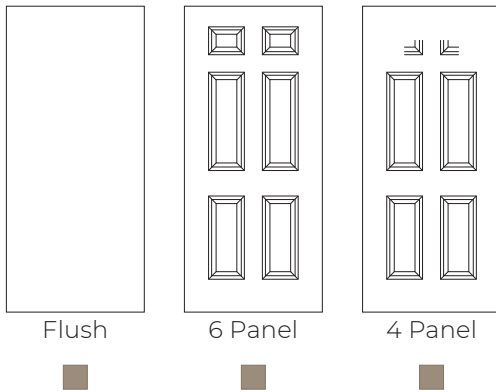

STEEL DOORS

Wood Edge ■