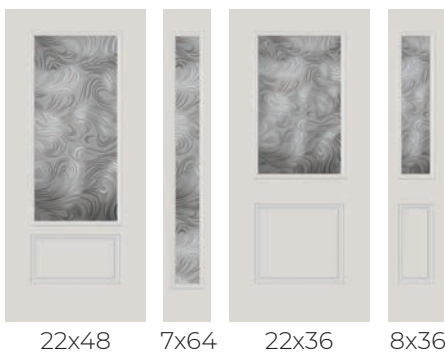

LAST CHANCE DOORGLASS