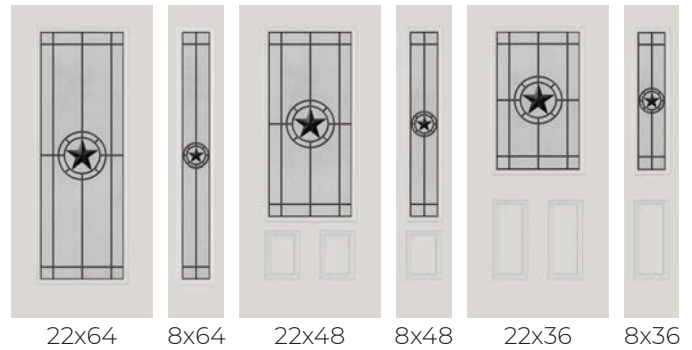

WATCH THE VIDEO
or visit odl.com/elegantstarwroughtiron

ELEGANT STAR

1. Micro-Granite Glass
2. Black Wrought Iron Caming

PRIVACY RATING

62⁷/₈ x 13⁷/₈

DOORGLASS DECORATIVE