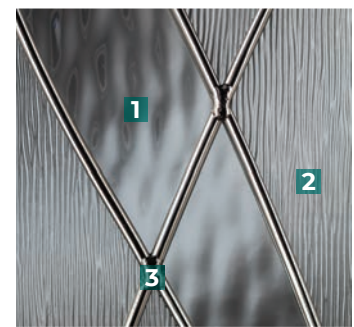

PRIVACY RATING

DOORGLASS DECORATIVE

WATERSIDE

WATCH THE VIDEO
or visit odl.com/waterside

PRIVACY RATING

1. Clear Soft Wave Glass
2. Streamed Glass
3. Black Chrome Caming

DOORGLASS DECORATIVE

LIGHTSCAPES COLLECTION