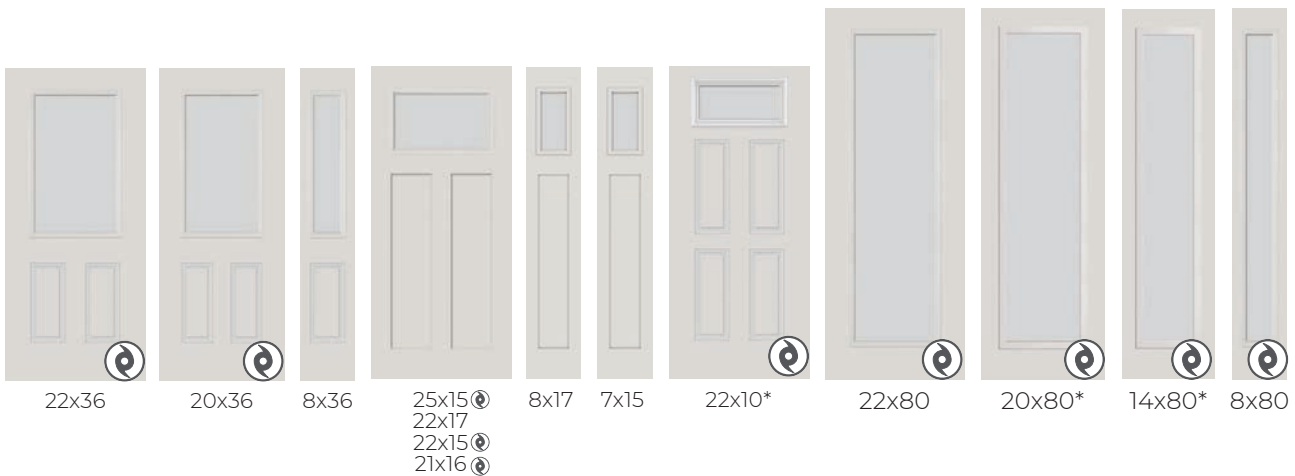

DOORGLASS LIGHTSCAPES