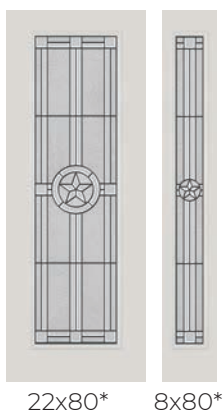

DOORGLASS DECORATIVE