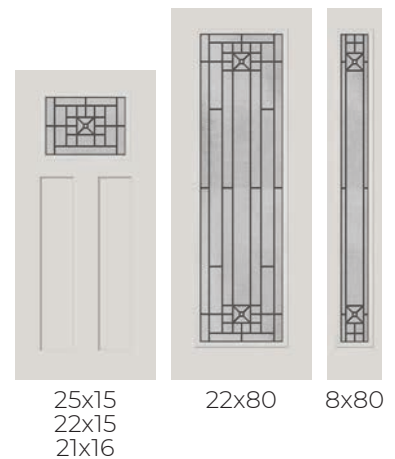

DOORGLASS DECORATIVE