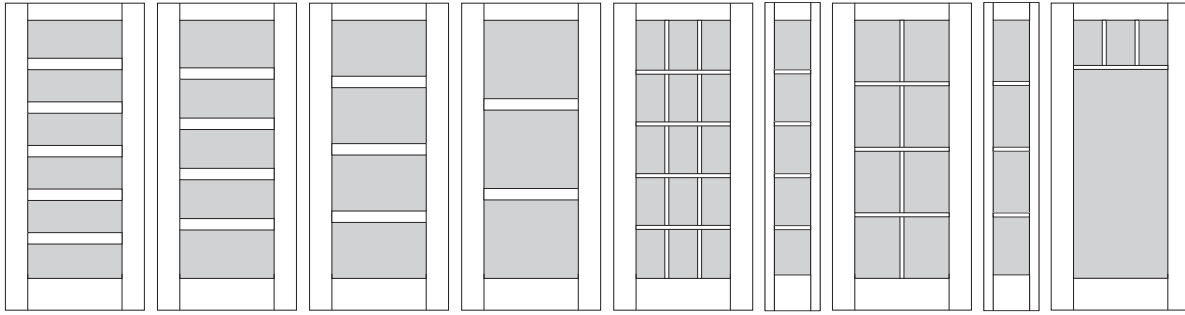

Slate Gray Blinds

FIBERGLASS DOORS

SIMULATED DIVIDED LIGHT KITS

Add a modern touch with our wide bar kits or keep things traditional by choosing one of the many narrow-bar configurations. SDLs are sold separately. SDL narrow bar configurations shown are sold as cut to size kits. Wide bar SDLs are sold at 25" lengths for customer to cut to size to desired length to match the door.

FIBERGLASS DOORS

Wide 3½" SDL Flat Bar

Narrow 1⅝" SDL Bar

6'8" DOORS

WIDE SDL BARS

6 Light 5 Light 4 Light 3 Light 15 Light 5 Light 8 Light 4 Light 4 Light Arts & Crafts

9 Light Prairie 6 Light Prairie 12 Light 4 Light 6 Light 3 Light 9 Light Prairie 6 Light Prairie 9 Light 4 Light 9 Light Prairie