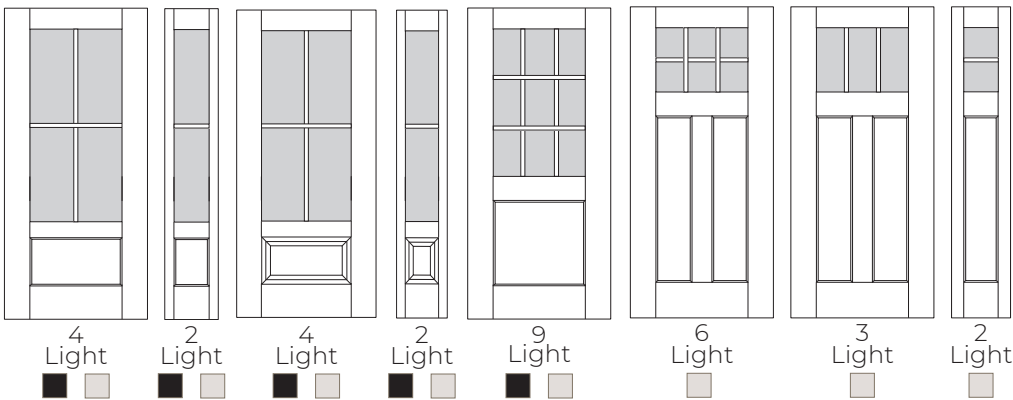

FLUSH GLAZED

AVAILABLE OCTOBER 2024

DOOR OPTIONS

GRILLES BETWEEN GLASS LOW-E 366

6'8" DOORS

8'0" DOORS

Black
White

FIBERGLASS DOORS