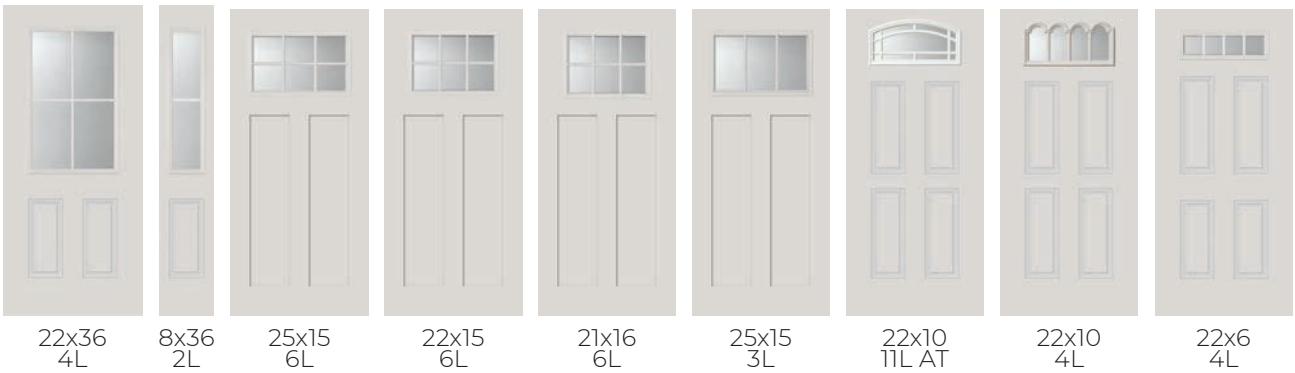

DOORGLASS EXTERNAL GRILLES