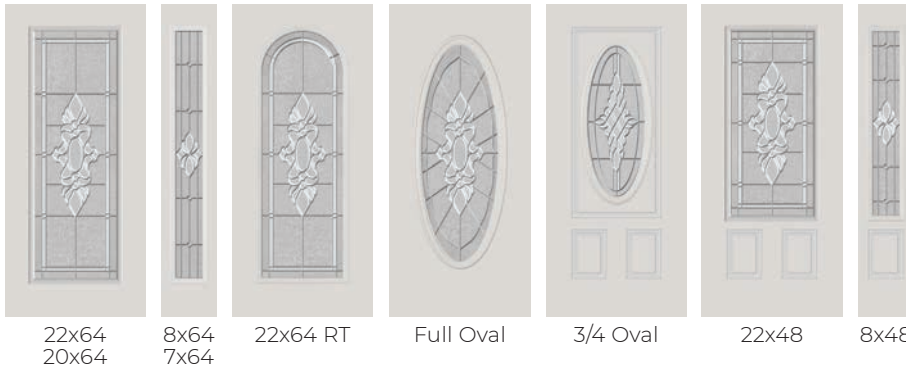

PRIVACY RATING

DOORGLASS DECORATIVE

WATCH THE VIDEO
or visit odl.com/highpoint

NEW HIGH POINT

- 1. Chinchilla Glass
- 2. Hammered Glass
- 3. Patina Caming

PRIVACY RATING

DOORGLASS DECORATIVE

PRIVACY RATING