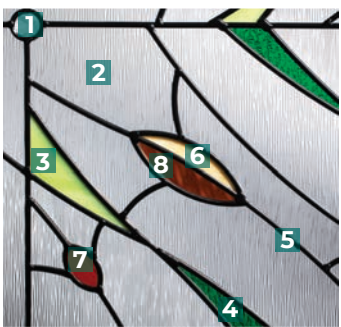

SALIX LAST CHANCE

PRIVACY RATING

LAST CHANCE DOORGLASS

1. Clear Single Faceted Jewels
2. Streamed Glass
3. Chartreuse Marble Glass
4. Emerald Green Rain Glass
5. Patina Caming
6. Light Amber Marble Glass
7. Ruby Red Softwave Glass
8. Dark Amber Softwave Glass