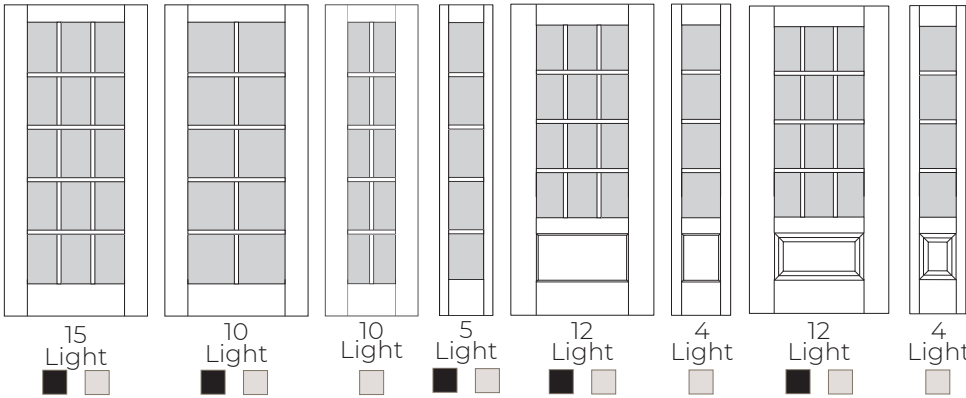

FLUSH GLAZED

AVAILABLE OCTOBER 2024

DOOR OPTIONS

GRILLES BETWEEN GLASS LOW-E 366

6'8" DOORS

8'0" DOORS

Black
White

FIBERGLASS DOORS