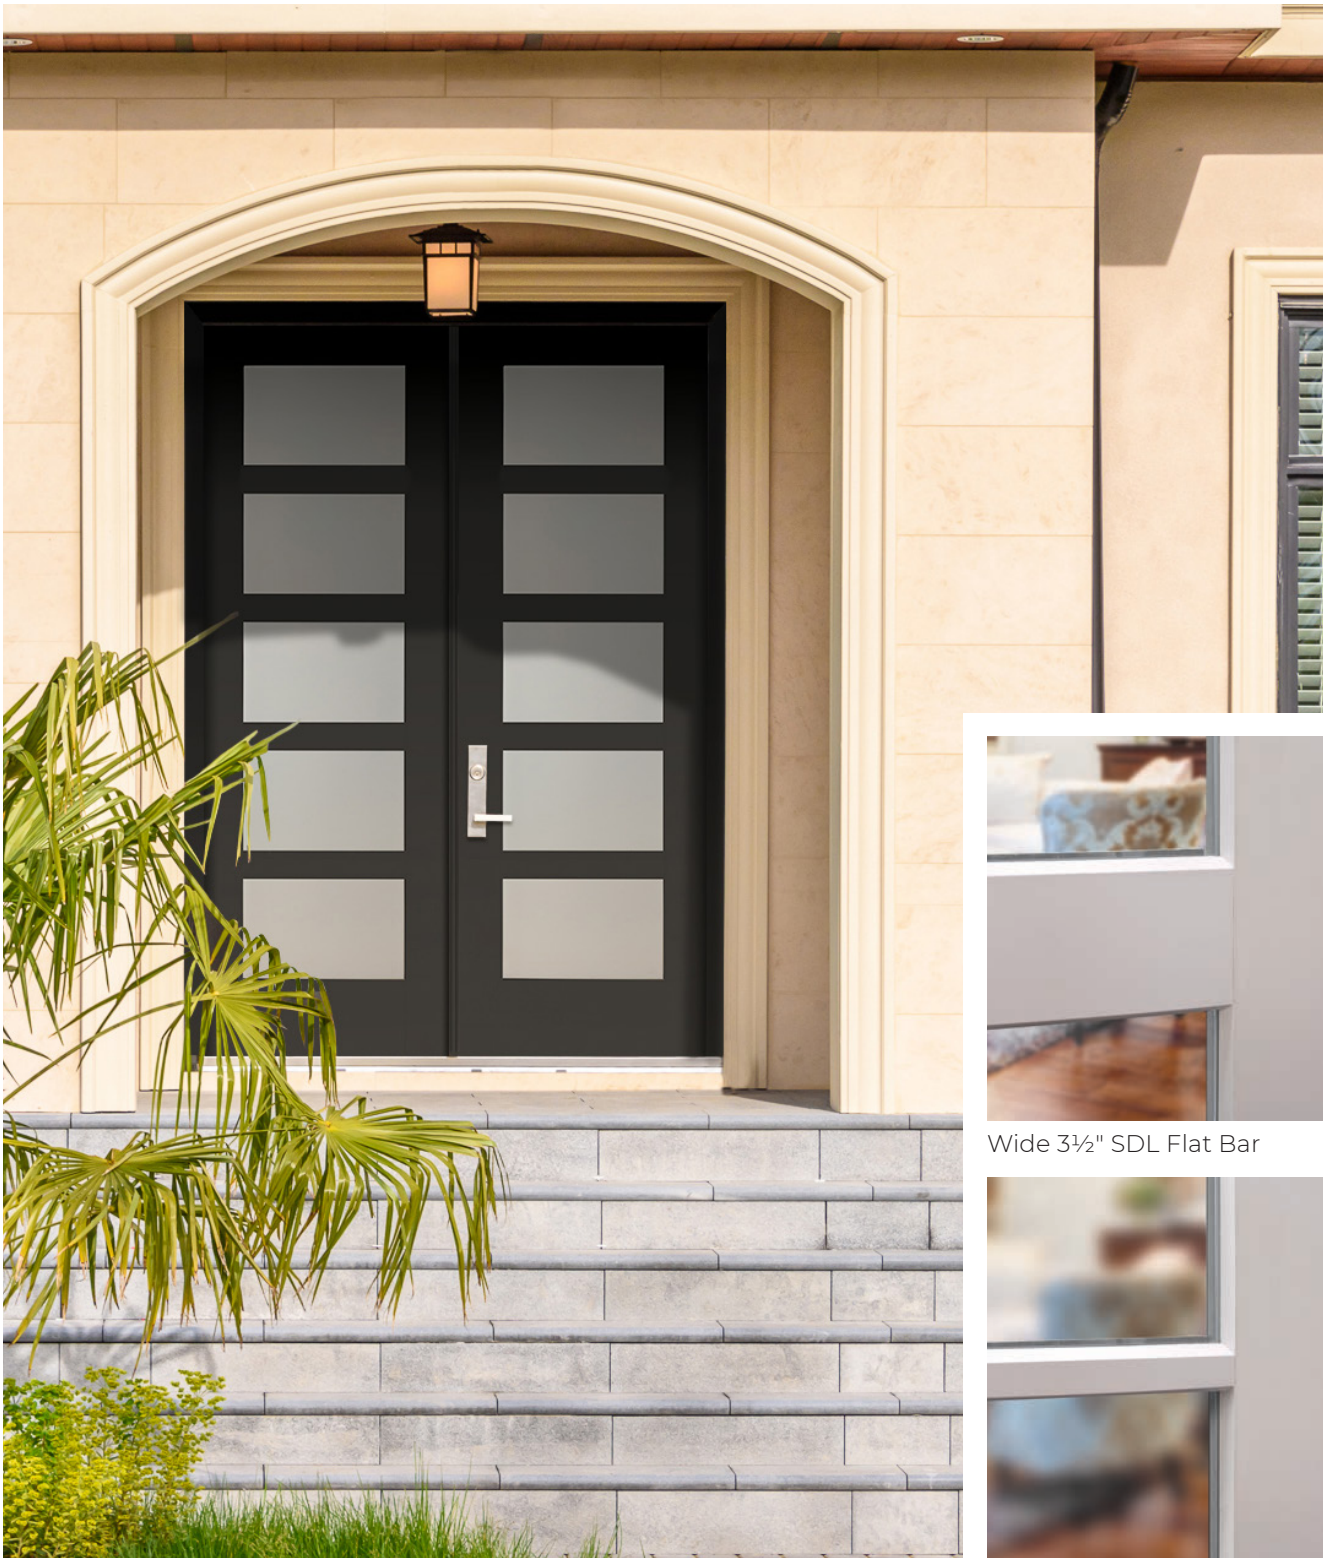

SIMULATED DIVIDED LIGHT KITS

Add a modern touch with our wide bar kits or keep things traditional by choosing one of the many narrow-bar configurations. SDLs are sold separately. SDL narrow bar configurations shown are sold as cut to size kits. Wide bar SDLs are sold at 25" lengths for customer to cut to size to desired length to match the door.

FIBERGLASS DOORS

Wide 3½" SDL Flat Bar

Narrow 1⅝" SDL Bar