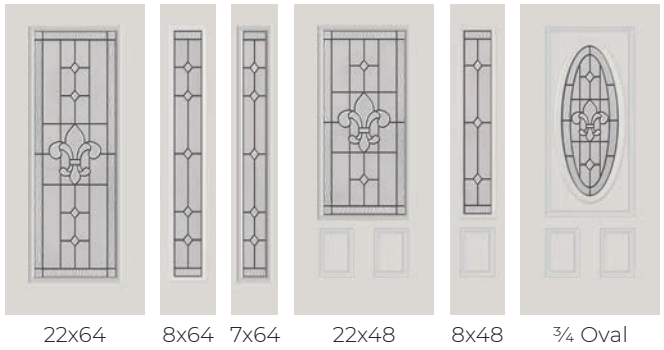

DOORGLASS DECORATIVE