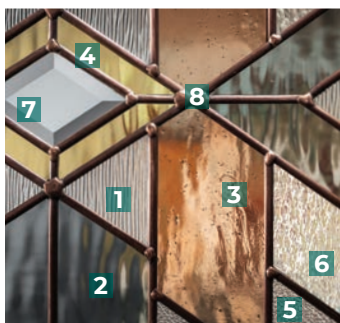

WATCH THE VIDEO
or visit odl.com/mohave

MOHAVE

1. Streamed Glass
2. Gray Soft Wave Glass
3. Bronze Seedy Glass
4. Pale Amber Soft Wave Glass
5. Micro-Iced Granite Glass
6. Small Hammered Glass
7. Clear Bevels
8. Oil-Rubbed Bronze Caming

PRIVACY RATING