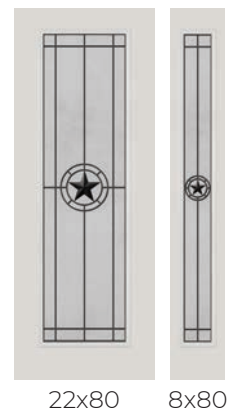

ELEGANT STAR

1. Micro-Granite Glass
2. Black Wrought Iron Caming

PRIVACY RATING

62⁷/₈ x 13⁷/₈

DOORGLASS DECORATIVE

PRIVACY RATING

1. Chinchilla Glass
2. Granite Glass
3. Clear Bevels
4. Clear Glass
5. Patina Caming