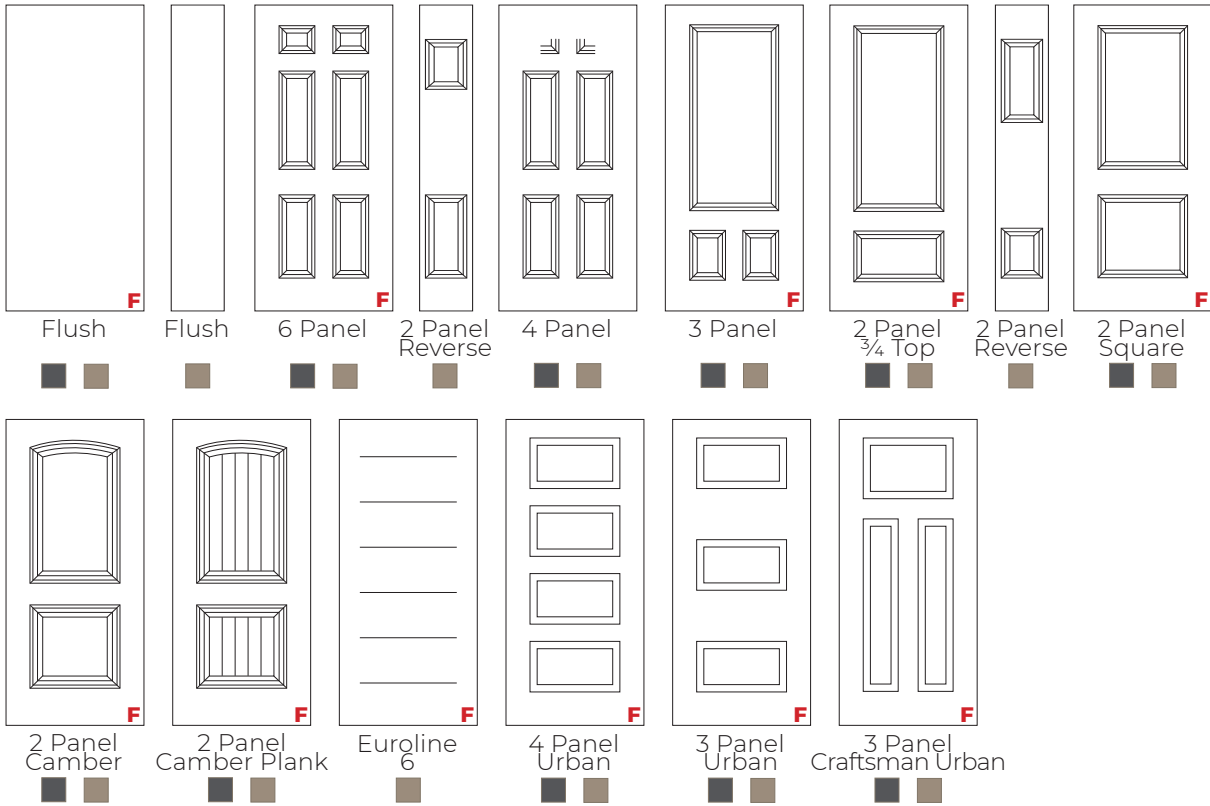

Standard Embossment

HD Embossment

Details Embossment

Urban Embossment

Euroline Embossment

STEEL DOORS

6'8" DOORS

7'0" DOORS

8'0" DOORS

Steel Edge 
 Wood Edge 
 Fire Rated Options **F**

STEEL DOORS

*Standard Embossment only
 Find more in the Product Guide 118-119

STEEL PRO®

DOOR OPTIONS

Steel Pro doors offer strength and durability, crafted with 25-gauge steel, wood-edge construction, and a polyurethane foam core, providing a secure entryway. They come primed, awaiting the personal touch of your favorite color.