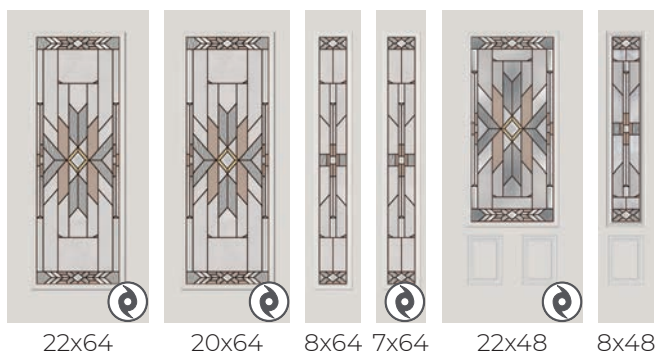

DOORGLASS DECORATIVE