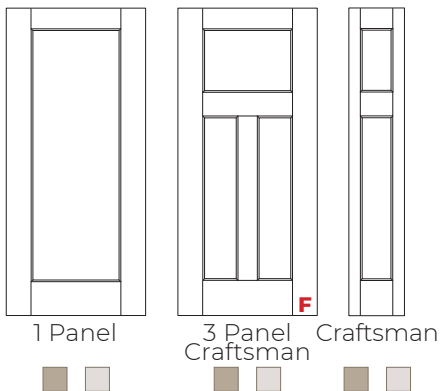

SHAKER

DOOR OPTIONS

Our Shaker door has a clean look with crisp edges, a style which emerged from an arts and crafts movement celebrating the craftsmanship and designs that complement nature with simple lines. This style is also a perfect design for flush glazed doors. That means we have an even greater selection to offer with our well-known insulated glass. It's a deft design approach that eliminates the doorglass frame and provides a clean look with more viewing area.

FIBERGLASS DOORS

6'8" DOORS

8'0" DOORS

DENTIL SHELVES

- Wind Borne Debris
- Rift Cut Texture
- Satin Smooth Texture
- Fire Rated Options **F**
  (Fire Rated versions are not WBD certified)