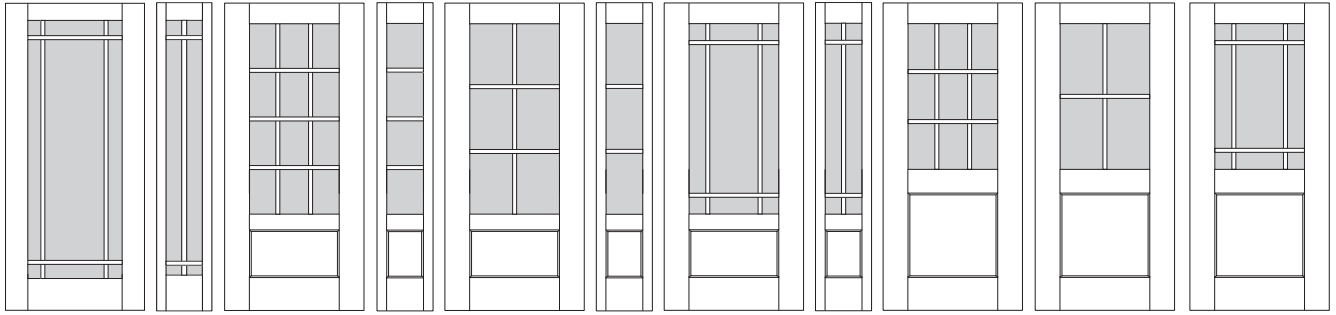

Slate Gray Blinds

FIBERGLASS DOORS

SIMULATED DIVIDED LIGHT KITS

Add a modern touch with our wide bar kits or keep things traditional by choosing one of the many narrow-bar configurations. SDLs are sold separately. SDL narrow bar configurations shown are sold as cut to size kits. Wide bar SDLs are sold at 25" lengths for customer to cut to size to desired length to match the door.

FIBERGLASS DOORS

Wide 3½" SDL Flat Bar

Narrow 1⅝" SDL Bar

6'8" DOORS

WIDE SDL BARS

6 Light 5 Light 4 Light 3 Light 15 Light 5 Light 8 Light 4 Light 4 Light Arts & Crafts

9 Light Prairie 6 Light Prairie 12 Light 4 Light 6 Light 3 Light 9 Light Prairie 6 Light Prairie 9 Light 4 Light 9 Light Prairie