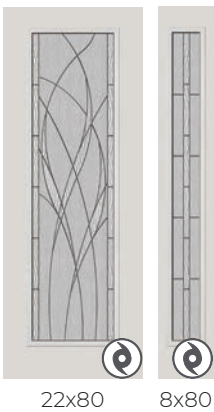

PRIVACY RATING

DOORGLASS DECORATIVE

WATERSIDE

WATCH THE VIDEO
or visit odl.com/waterside

PRIVACY RATING

1. Clear Soft Wave Glass
2. Streamed Glass
3. Black Chrome Caming

DOORGLASS DECORATIVE

LIGHTSCAPES COLLECTION