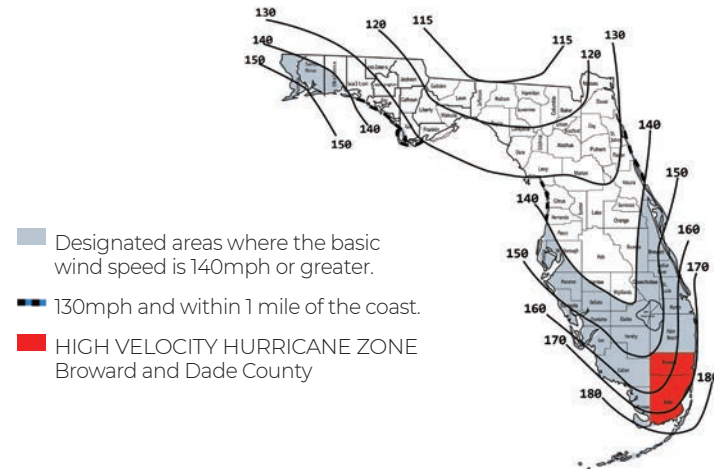

FLORIDA WIND-BORNE DEBRIS REGION FOR RISK CATEGORY II BUILDINGS

TEXAS DESIGNATED CATASTROPHE AREAS