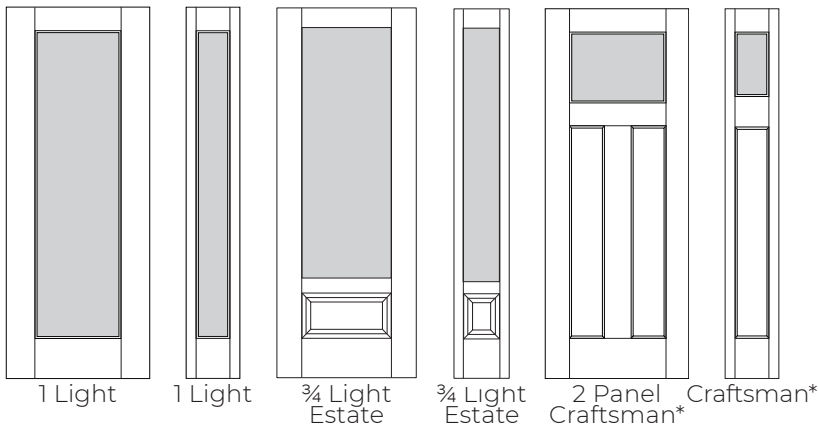

8'0" DOORS

* Available in Micro-Granite, Rain, and Vapor only
Find more in the Product Guide 116