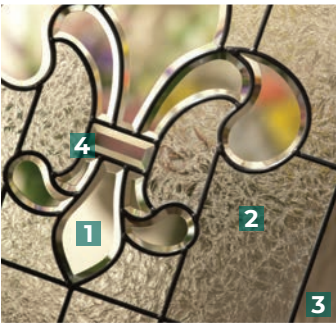

WATCH THE VIDEO
or visit odl.com/carrollton

CARROLLTON

1. Clear Bevels
2. Double Glue Chip Glass
3. Clear Soft Wave Glass
4. Patina Caming

PRIVACY RATING