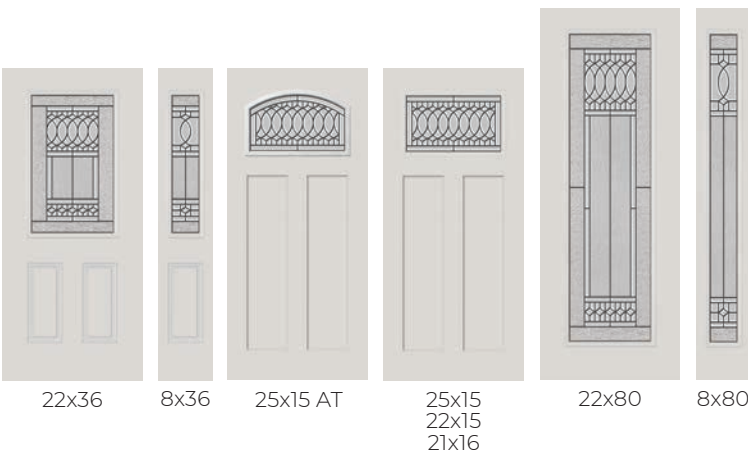

PRIVACY RATING

66⁷/₈ x 13⁷/₈ | 62⁷/₈ x 11⁷/₈

DOORGLASS DECORATIVE

PARIS

WATCH THE VIDEO
or visit odl.com/paris

PRIVACY RATING

1. Arctic Glass
2. Clear Renaissance Glass
3. Clear Bevels
4. Patina Caming

DOORGLASS DECORATIVE

66⁷/₈ x 13⁷/₈ | 62⁷/₈ x 11⁷/₈

WATCH THE VIDEO
or visit odl.com/prestige

NEW PRESTIGE

- 1. Iced Granite Glass
- 2. Chinchilla Glass
- 3. Hammered Glass
- 4. Clear Bevels
- 5. Black Chrome Caming

PRIVACY RATING