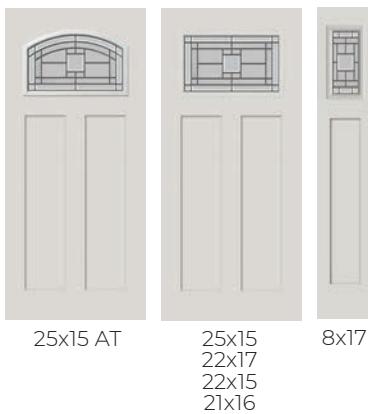

DOORGLASS DECORATIVE