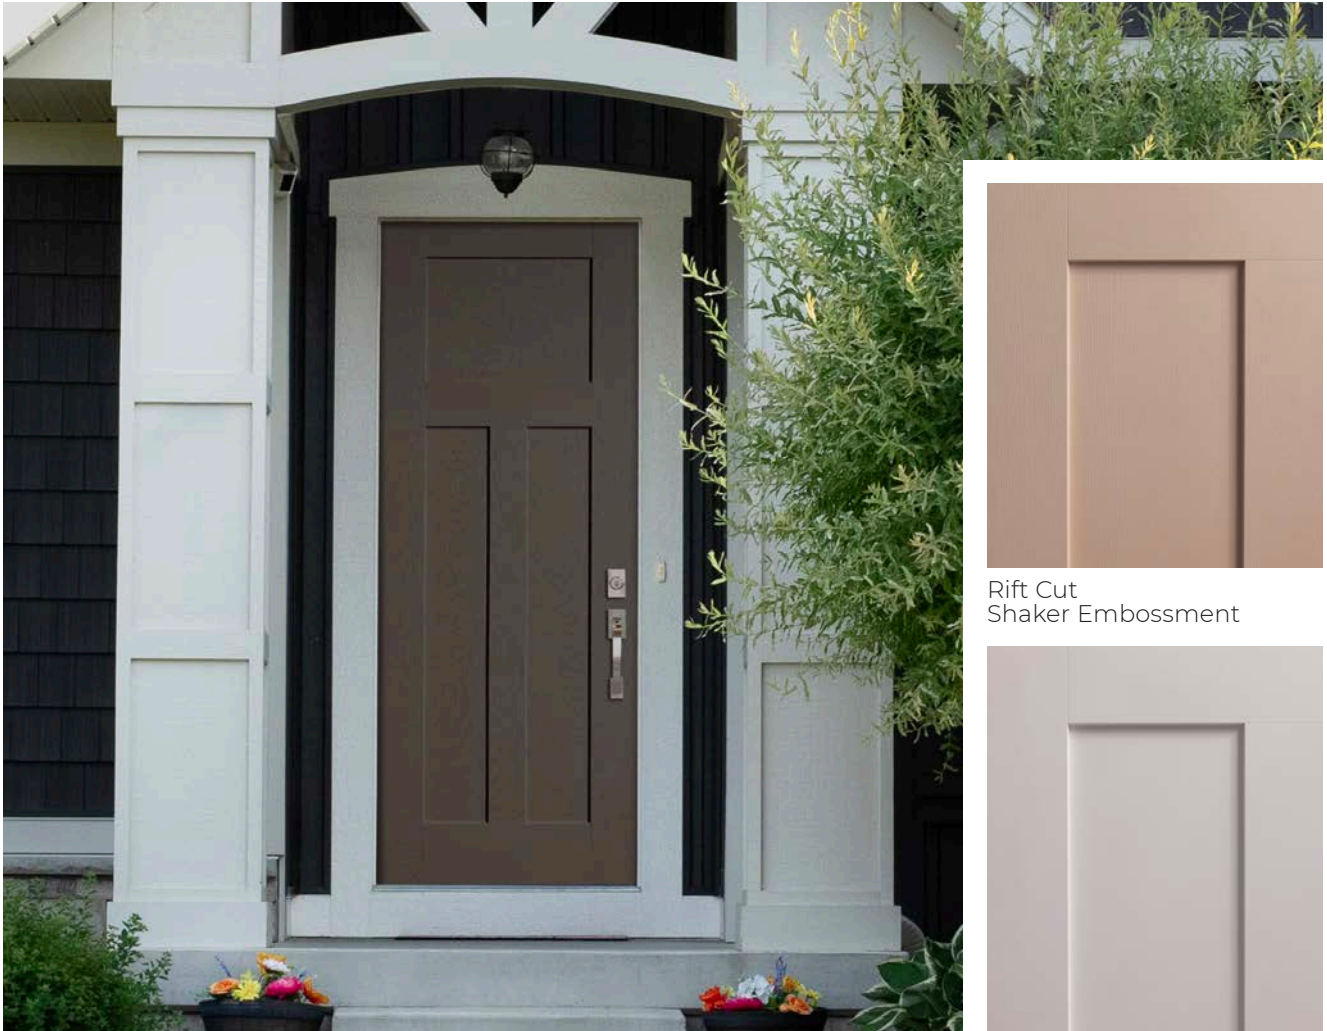

SHAKER

DOOR OPTIONS

Our Shaker door has a clean look with crisp edges, a style which emerged from an arts and crafts movement celebrating the craftsmanship and designs that complement nature with simple lines. This style is also a perfect design for flush glazed doors. That means we have an even greater selection to offer with our well-known insulated glass. It's a deft design approach that eliminates the doorglass frame and provides a clean look with more viewing area.

FIBERGLASS DOORS