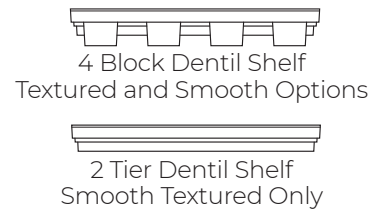

FIBERGLASS DOORS

6'8" DOORS

8'0" DOORS

DENTIL SHELVES

- Wind Borne Debris 
- Rift Cut Texture 
- Satin Smooth Texture 
- Fire Rated Options **F**
(Fire Rated versions are not WBD certified)

FLUSH GLAZED

CLEAR LOW-E 366