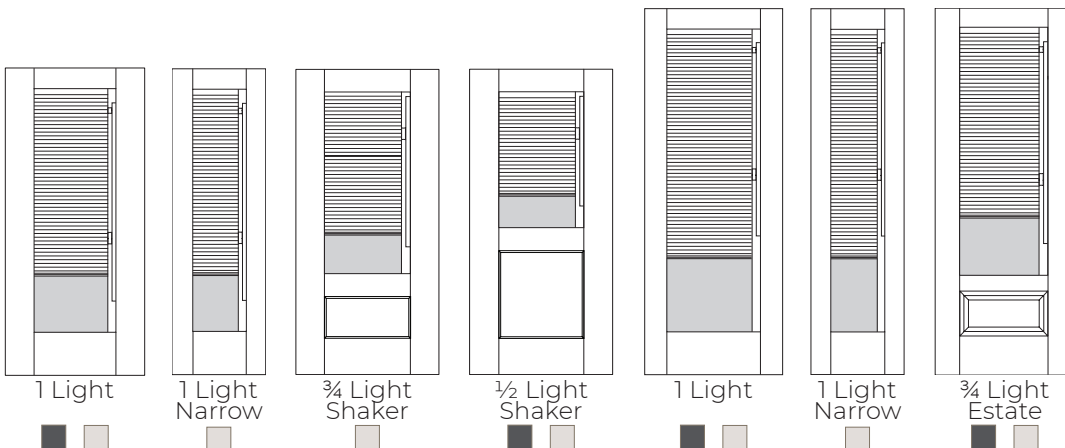

6'8" DOORS

8'0" DOORS

Black
White

FIBERGLASS DOORS

FLUSH GLAZED

BLINDS LOW-E 366

DOOR OPTIONS

White Blinds

Slate Gray Blinds

FIBERGLASS DOORS

SIMULATED DIVIDED LIGHT KITS

Add a modern touch with our wide bar kits or keep things traditional by choosing one of the many narrow-bar configurations. SDLs are sold separately. SDL narrow bar configurations shown are sold as cut to size kits. Wide bar SDLs are sold at 25" lengths for customer to cut to size to desired length to match the door.