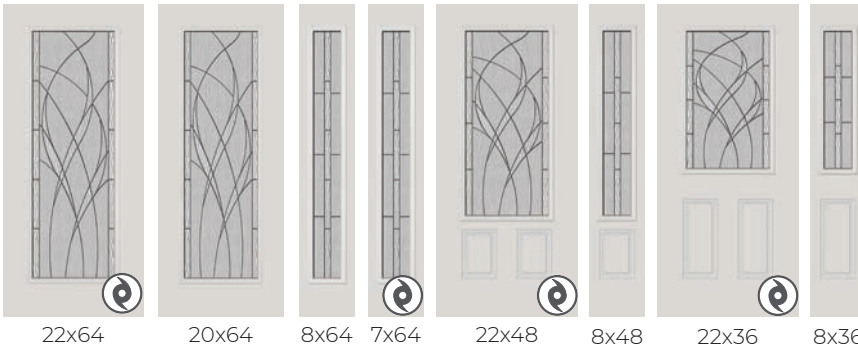

PRIVACY RATING

DOORGLASS DECORATIVE

WATERSIDE

WATCH THE VIDEO
or visit odl.com/waterside

PRIVACY RATING

1. Clear Soft Wave Glass
2. Streamed Glass
3. Black Chrome Caming

DOORGLASS DECORATIVE

LIGHTSCAPES COLLECTION