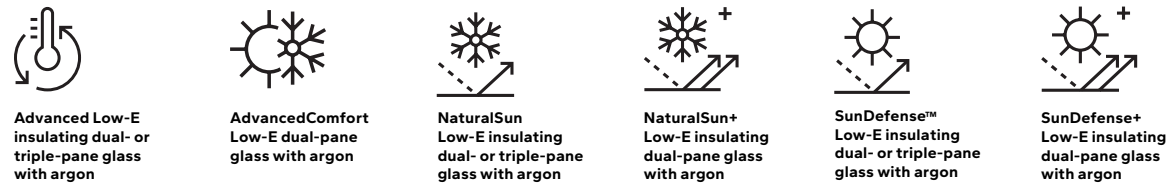

Colors & Finishes

Frame Colors

Our long-lasting powder-coat finish resists chalking and fading so you never need to paint or refinish.

Solid-Color Frame:

Dual-Color Frame:¹

Glass & Additional Energy Efficiency Upgrades

InsulShield® Low-E Glass²