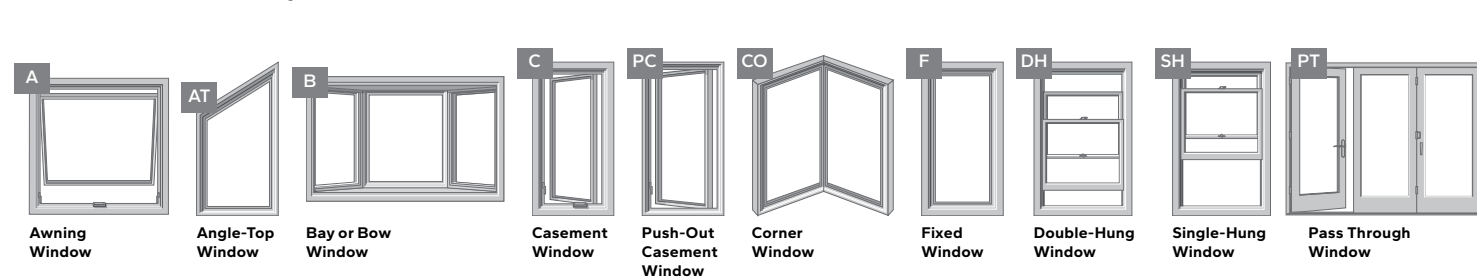

Pella Impervia®	Pella 250 Series	Encompass by Pella
Fiberglass	Vinyl	Vinyl
$$$ – $$$$	$ – $$$	$
Pella Impervia products are engineered to last. Our proprietary fiberglass material provides unmatched strength and lasting durability with sleek, timeless style.⁴ Tested in extremes and designed for every day, these windows and patio doors deliver proven performance.	Pella 250 Series products offer innovative and enhanced security and privacy features for more peace of mind. Made with beautiful easy-care vinyl, these windows and patio doors provide Pella craftsmanship in a great-looking product.	Encompass by Pella is competitively priced, easy-care vinyl. Featuring low-maintenance, high-grade vinyl frames, these windows and patio doors will look great for years and are backed by a brand you can trust.
Window Styles	Window Styles	Window Styles
A AT B C DH F SH SW	A AT B C DH F	AT DH⁵ F SH SW
Patio Door Styles	Patio Door Styles	Patio Door Styles
SD	SD HD BF MS	SD

Window & Patio Door Styles¹

¹ Additional special shapes also available.

² Performance solutions require upgrades to triple-pane, AdvancedComfort Low-E and mixed glass thickness. Based on comparing product quotes and published STC/OITC and U-Factor ratings of leading national wood window and patio door brands.

³ Double-hung window only available with dual-pane glass.

⁴ Pella's proprietary fiberglass material has displayed superior strength over wood, vinyl, aluminum, wood/plastic composites, and other fiberglass materials used by leading national brands in tensile and 3-point bend tests performed in accordance with ASTM D638 and D790 testing standards.

⁵ Double-hung window available in East Region only.