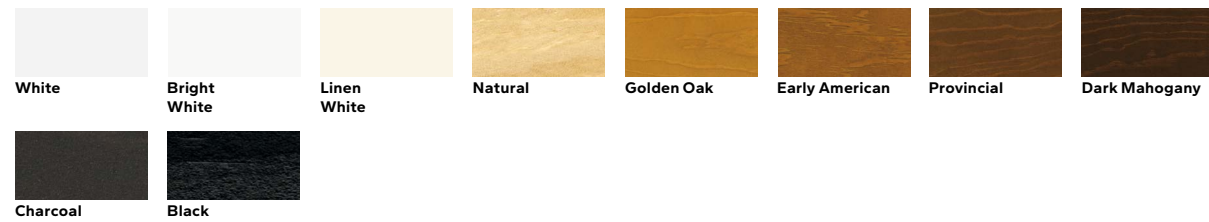

Wood Types

Choose the wood species that best complements your project's interior.

Pine

Oak

Prefinished Pine Interior Colors

Trim is available prefinished in a variety of colors. Unfinished and ready-to-paint are also available.

White

Bright White

Linen White

Natural

Golden Oak

Early American

Provincial

Dark Mahogany

Exterior Finish Colors

Our low-maintenance, aluminum EnduraClad® exterior finish resists chalking and fading. Custom colors are also available.

Black

White

Brown

Fossil

Iron Ore

Portobello