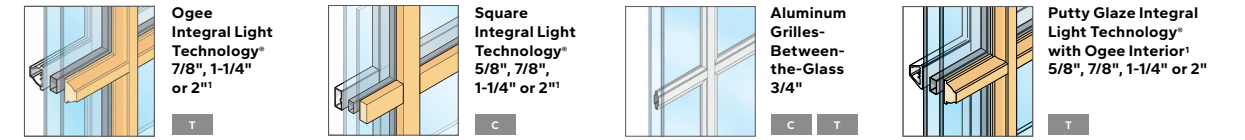

Colors & Finishes

Wood Types Choose the wood species that best complements your project's interior.

Prefinished Pine Interior Colors When you select pine, we can prefinish in a variety of colors. Unfinished or primed and ready-to-paint are also available.

Extruded Aluminum-Clad Exterior Colors Our low-maintenance EnduraClad® exterior finish resists chalking and fading. Take durability further with EnduraClad Plus protective finish, which meets the industry's highest exterior coating standard to defend against chalking and fading.¹ Custom colors are also available.

Glass

InsulShield® Low-E Glass²

Advanced Low-E insulating dual- or triple-pane glass with argon³, Advanced Comfort Low-E insulating dual-pane glass with argon, NaturalSun Low-E insulating dual- or triple-pane glass with argon³, NaturalSun+ Low-E insulating dual-pane glass with argon, SunDefense™ Low-E insulating dual- or triple-pane glass with argon, SunDefense+ Low-E insulating dual-pane glass with argon

Additional Glass Options

Laminated (non-impact-resistant)^{4,5}, tinted^{2,4} or obscure^{2,4} glass also available on select products, STC (Sound Transmission Class)-improved dual-pane sound glass^{3,6}, Impact-resistant glass^{3,4}