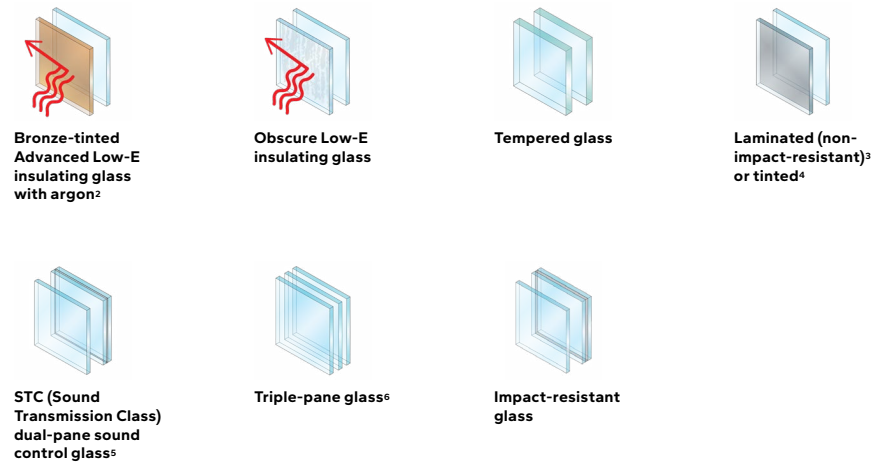

Special shapes also available.

Colors & Finishes

Frame Colors

Our long-lasting powder-coat finish resists chalking and fading so you never need to paint or refinish.

Solid-Color Frame:

Dual-Color Frame:¹

Glass & Additional Energy Efficiency Upgrades

InsulShield® Low-E Glass²

Additional Glass Options

Foam Insulation Options

Optional foam-insulated frames are available to increase energy efficiency.

Grilles

Grilles

Grilles are color-matched to the window or patio door interior and exterior frame color.