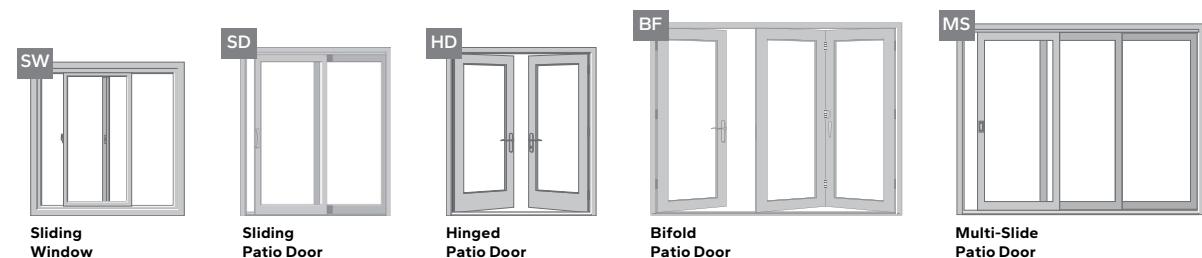

Pella Impervia®	Pella 250 Series	Encompass by Pella
Fiberglass	Vinyl	Vinyl
$$$ – $$$$	$ – $$$	$
Pella Impervia products are engineered to last. Our proprietary fiberglass material provides unmatched strength and lasting durability with sleek, timeless style.⁴ Tested in extremes and designed for every day, these windows and patio doors deliver proven performance.	Pella 250 Series products offer innovative and enhanced security and privacy features for more peace of mind. Made with beautiful easy-care vinyl, these windows and patio doors provide Pella craftsmanship in a great-looking product.	Encompass by Pella is competitively priced, easy-care vinyl. Featuring low-maintenance, high-grade vinyl frames, these windows and patio doors will look great for years and are backed by a brand you can trust.
Window Styles	Window Styles	Window Styles
A AT B C DH F SH SW	A AT B C DH F	AT DH⁵ F SH SW
Patio Door Styles	Patio Door Styles	Patio Door Styles
SD	SD HD BF MS	SD

Window & Patio Door Styles¹

¹ Additional special shapes also available.

² Performance solutions require upgrades to triple-pane, AdvancedComfort Low-E and mixed glass thickness. Based on comparing product quotes and published STC/OITC and U-Factor ratings of leading national wood window and patio door brands.

³ Double-hung window only available with dual-pane glass.

⁴ Pella's proprietary fiberglass material has displayed superior strength over wood, vinyl, aluminum, wood/plastic composites, and other fiberglass materials used by leading national brands in tensile and 3-point bend tests performed in accordance with ASTM D638 and D790 testing standards.

⁵ Double-hung window available in East Region only.