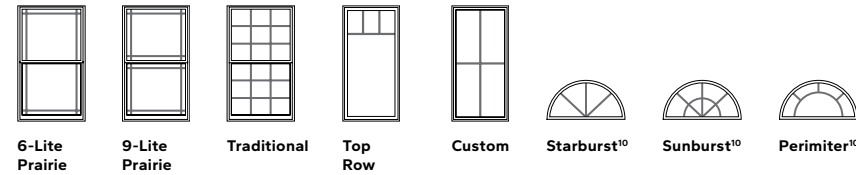

Colors & Finishes

Frame Colors Create a signature look with a solid-color frame. A solid color throughout the vinyl formula keeps minor dings and scratches virtually invisible. Or add design interest with dual-color frames, featuring a White interior frame and your choice of laminated exterior colors.

Solid-Color Frames:

Dual-Color Frames:

Glass & Additional Energy Efficiency Upgrades

InsulShield® Low-E Glass³ Pella's InsulShield® glass collection offers innovative and energy-saving choices for your climate.

Additional Glass Options Additional glass options provide added benefits, such as more strength, improved energy efficiency or additional design options.

Grilles

Grille Types Grilles are color-matched to the window or patio door interior and exterior frame color.

Grille Patterns Choose from one of our standard grille patterns or create a unique look with custom patterns.⁹

Screens¹¹

InView™ InView high-transparency screens come standard and provide a clearer view than conventional fiberglass screens.

Hidden Screen The exclusive, easy-to-use Hidden Screen appears when you open a single-hung, double-hung or sliding window and folds away when the window is closed.

¹ Exterior and interior are an applied laminate finish, not an extruded color. Black available on patio doors only.

² Exterior is an applied laminate finish, not an extruded color.

³ Optional high-altitude Low-E insulating glass available with or without argon on select products.

⁴ Available on awning, casement, sliding, double-hung, single-hung and fixed frame windows and sliding patio doors only.

⁵ Available in both dual-pane and triple-pane glass.

⁶ Available on windows only.

⁷ Appearance of exterior grille color may vary depending on the Low-E insulating glass selection.

⁸ Grilles are not available with blinds-between-the-glass on Pella 250 sliding patio doors.

⁹ Grille patterns offered may vary by product. See specific product information for availability.

¹⁰ Only available with a curved product or curved glass.

¹¹ Warning: Use caution when children or pets are around open windows and doors.