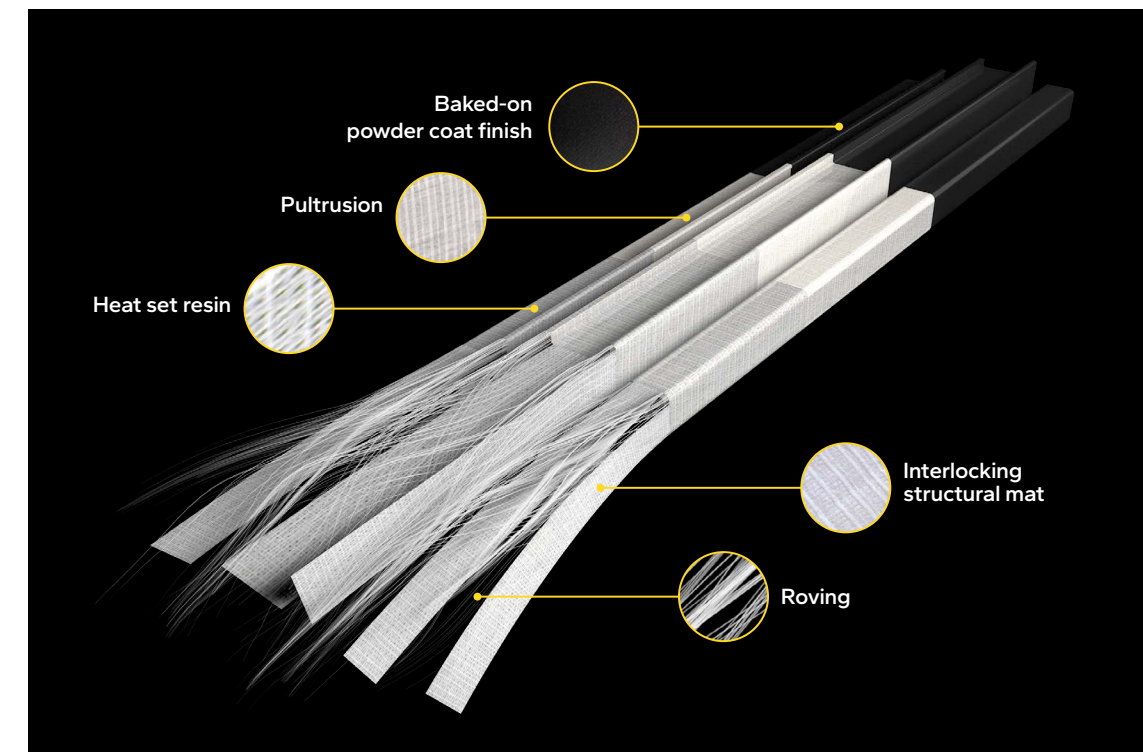

Patio Door Hardware

Essential Collection

Elevate your style and transform a home with elegant selections.

Hinged Patio Door Handle

Sliding Patio Door Handle

Finishes:

Champagne White Brown Matte Black

Satin Nickel Satin Brass

The natural strength and durability of fiberglass makes it an exceptional choice for windows and doors. As a leader in innovation since 1925, we created our proprietary fiberglass to give our customers more — more strength for long-lasting use and thinner profiles with more glass. Our fiberglass is the strongest material for windows and patio doors, engineered for lasting durability.* It delivers exceptional durability for the jobsite, easier installation, larger sizes and factory and field-mulling capabilities.