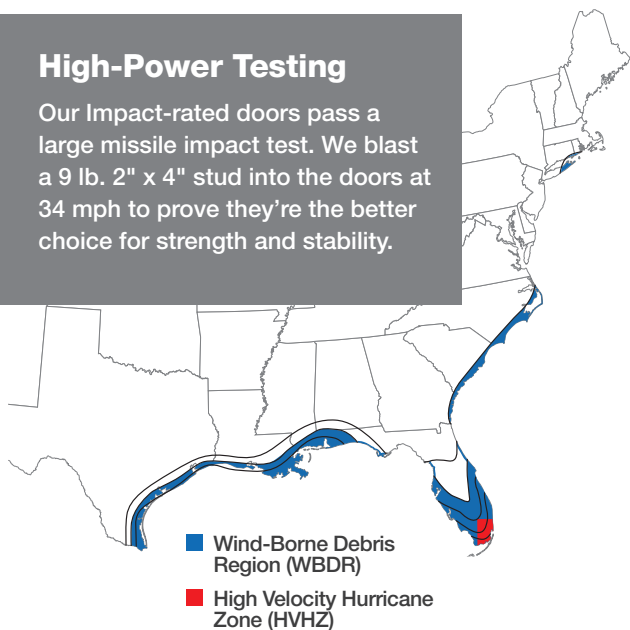

High-Power Testing

Our Impact-rated doors pass a large missile impact test. We blast a 9 lb. 2" x 4" stud into the doors at 34 mph to prove they're the better choice for strength and stability.