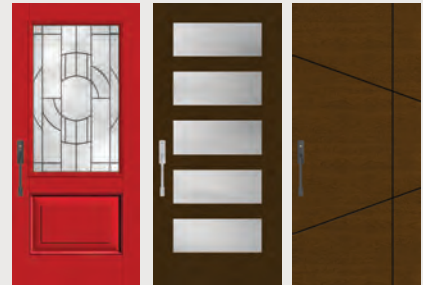

Visionary Collection