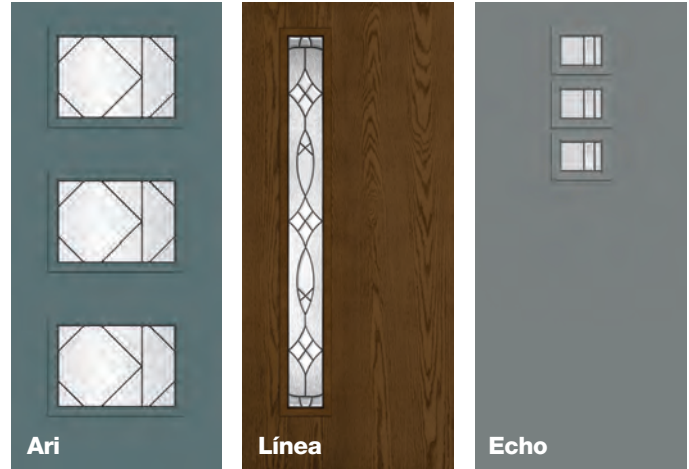

Mahogany Collection

Oak Collection

Smooth-Star®

A smooth, ready-to-paint fiberglass door that offers excellent performance and value.

Pulse®

A contemporary series of door styles and glass designs that can be combined to make a bold statement.