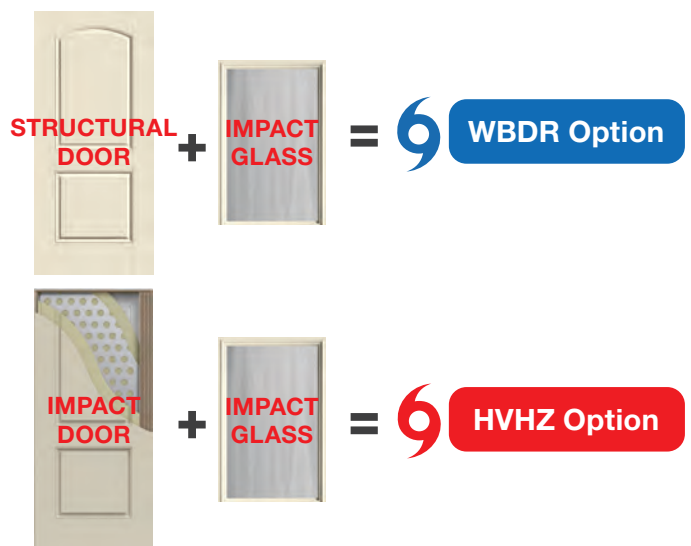

High-Power Testing

Our Impact-rated doors pass a large missile impact test. We blast a 9 lb. 2" x 4" stud into the doors at 34 mph to prove they're the better choice for strength and stability.