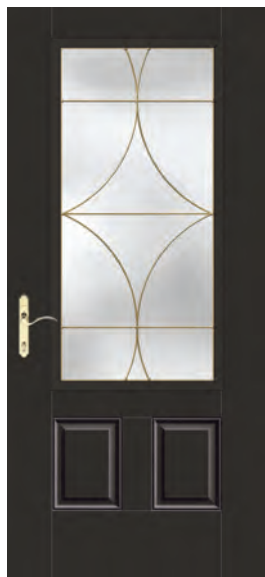

S476 / Smooth-Star with Latitude Glass