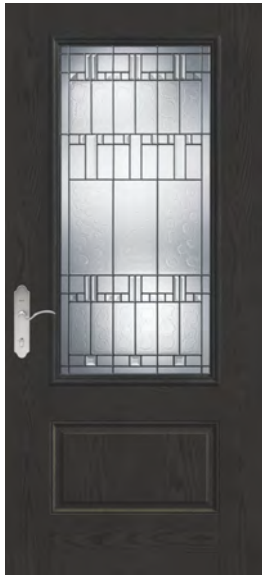

FC773 / Fiber-Classic Oak with Sedona Glass