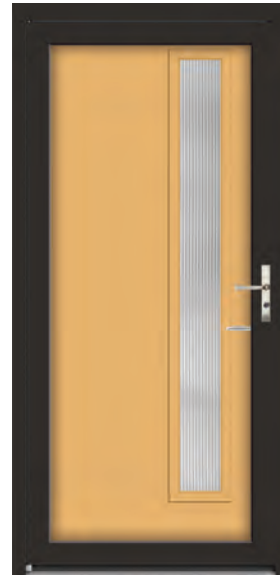

S1RXK / Pulse Línea with Reeded Glass / Impressions Storm Door