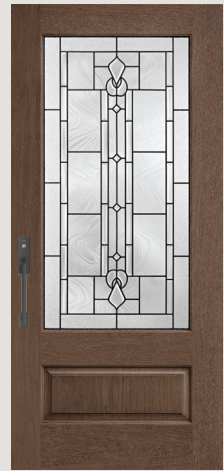

CCM2802 / Mahogany Grain with Lucerna Glass Finished in Driftwood