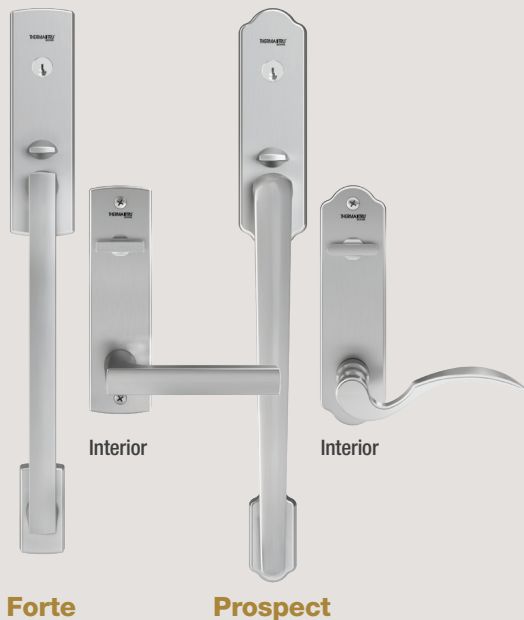

Cabernet

Chestnut

NEW Elk

Multi-Point Locking System Handleset Options

Bring form and function together. Multi-point locking systems engage the door and frame at three points with handleset options to complement styles from traditional to contemporary.