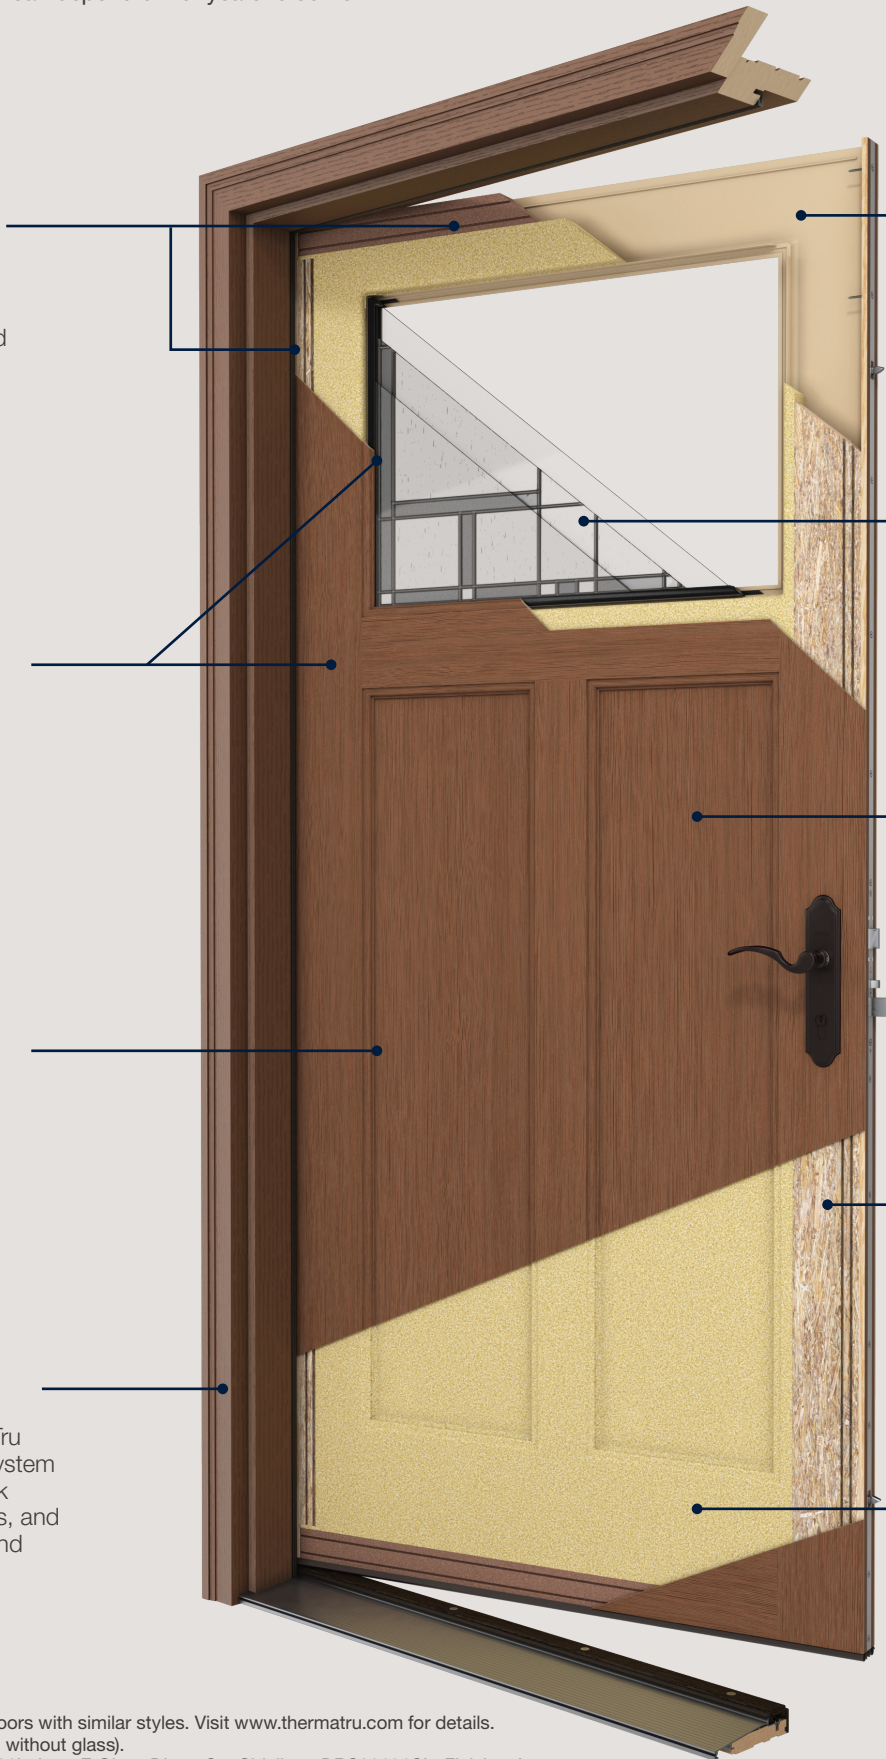

Premium construction, inside and out.

Highlighting the best of craftsmanship and innovation, Classic Craft premium entryways boast impressive, well-designed features and remarkable construction. The inner workings of each Classic Craft door lay the foundation for exceptional strength, security, energy efficiency and long-term performance you can depend on for years to come.

Engineered for Moisture Protection

Features composite top and bottom rails and solid hardwood edges for increased moisture and rot protection all the way around the door.

Designed with Authenticity

Features construction identical to wood doors with narrow stiles and rails, and flush-glazed glass options that are more than 10% wider* to welcome more natural light into the home.

Tested to Withstand Mother Nature

Designed and rigorously tested to withstand and protect from the damaging effects of harsh weather conditions.

Therma-Tru. Door Frame

Created specifically for Therma-Tru doors to deliver an entire entry system designed and engineered to work together to resist leaks and drafts, and help maintain energy efficiency and weather resistance.