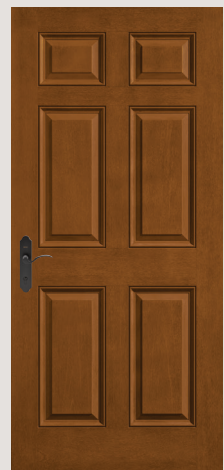

CCM60 / Mahogany Grain Finished in Rustic Clay