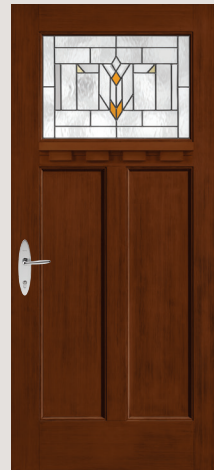

CCA9100 / Fir Grain with Arborwatch Glass Finished in Autumn Harvest