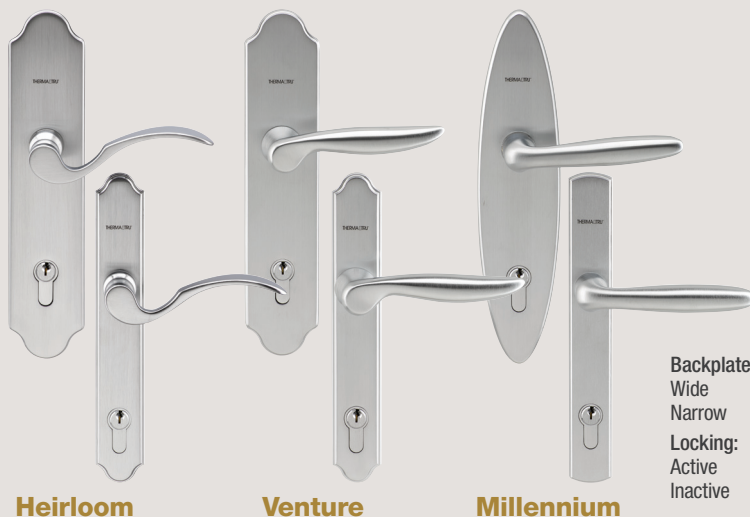

Cabernet

Chestnut

NEW Elk

Multi-Point Locking System Handleset Options

Bring form and function together. Multi-point locking systems engage the door and frame at three points with handleset options to complement styles from traditional to contemporary.

Finish Options

Backplates:
Wide
Narrow
Locking:
Active
Inactive

Finish Options

Veris™

COLLECTION

THERMA-TRU®
DOORS

The Veris™ collection embodies a reconnection between home and outdoors. Sleek, minimalist designs perfectly frame the view. Expansive glass welcomes an abundance of natural light.