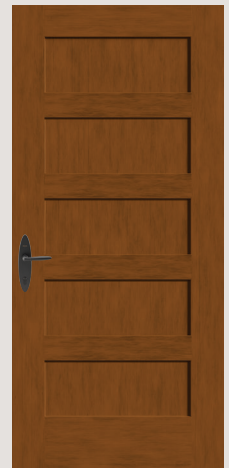

CCA1150 / Fir Grain
Finished in Rustic Clay