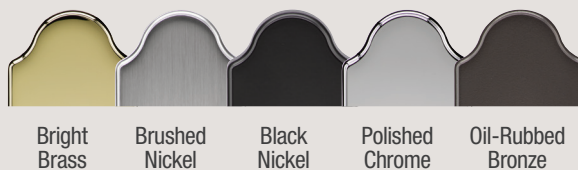

Finish Options