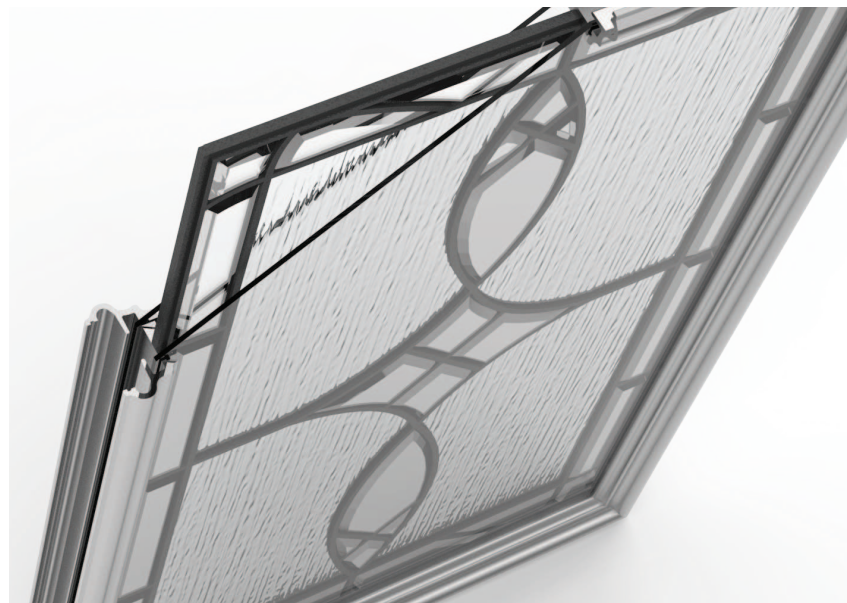

## Great style for any home.

- 16 decorative glass designs offer a look that matches any home and homeowner's style.
- Invite light into the home for a more brilliant interior with EnLiten™ flush-glazed designs featuring 25"-27"-wide glass, or 22"-wide glass in a Lip-lite frame.
- Low-E glass is available for internal blinds, divided lites and clear glass, providing exceptional energy efficiency.