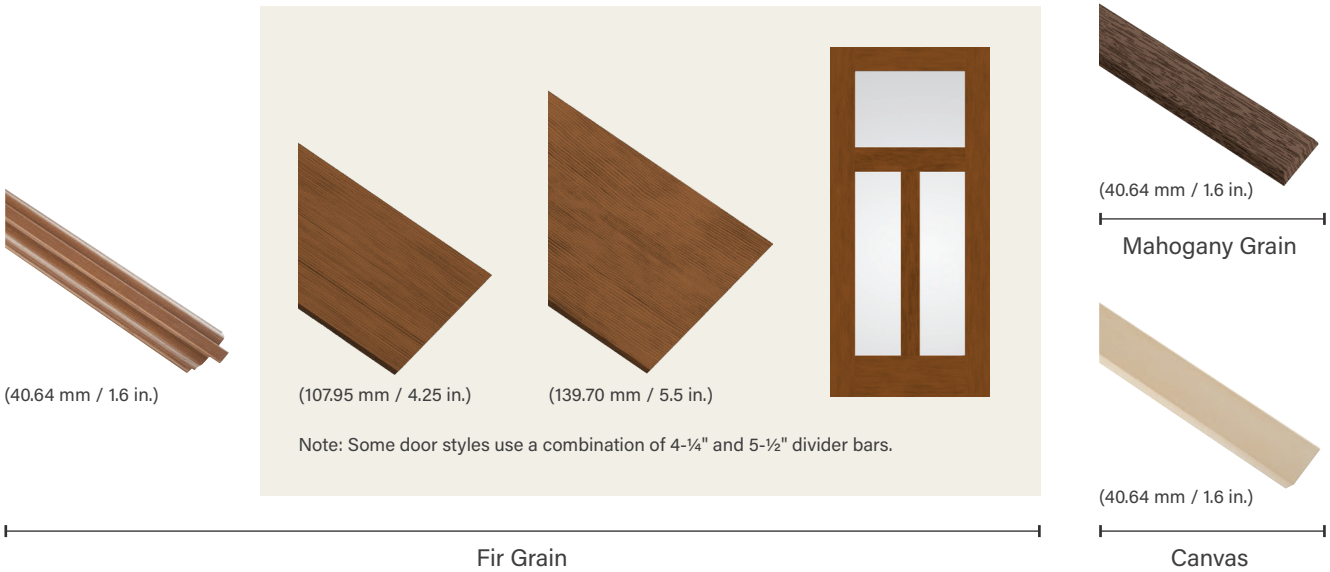

Divided Lites¹

Enhance the beauty of any home with divided lites for entry and patio doors. Increase curb appeal by coordinating with window grid patterns for a cohesive look that suits the home's architectural details.

Simulated Divided Lites (SDLs)

Wood-grained or smooth SDL bars adhere to the interior and exterior panes of tempered glass and can be stained or painted to complement the door and home.

Flush-Glazed Sticking Profiles

EnLiten™ flush-glazed designs feature a seamless look with a simple profile around the glass.