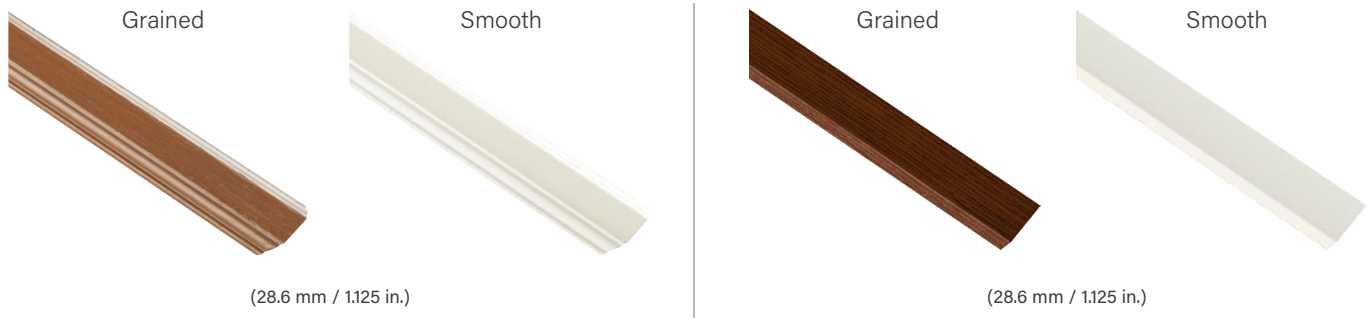

Divided Lites

ENHANCING BEAUTY WITH DECORATIVE APPEAL.

Enhance the beauty of any home with a variety of divided lite options for entry and patio doors. Coordinate with the home's window patterns for a cohesive look and increased curb appeal. Choose from Colonial, Craftsman, Prairie and Modern styles to suit the home's architectural details. Tailor the look with different texture, profile and color choices. Available glass options include elegant privacy and textured, energy-efficient Low-E and clear glass.

EnLiten™ Flush-Glazed Designs Divided Lite Options

SDL Bar Options

Available with privacy and textured, or clear glass.