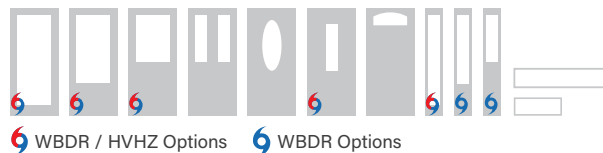

Glass Shapes

Note: Glass privacy ratings may be more or less than indicated, based on glass design and size of glass. Glass designs may differ from depiction due to size and hand craftsmanship of glass. See your Therma-Tru seller or visit thermatru.com for details on glass privacy ratings and designs. For additional Wind-Borne Debris Region (WBDR) and High-Velocity Hurricane Zone (HVHZ) details, see page 53.