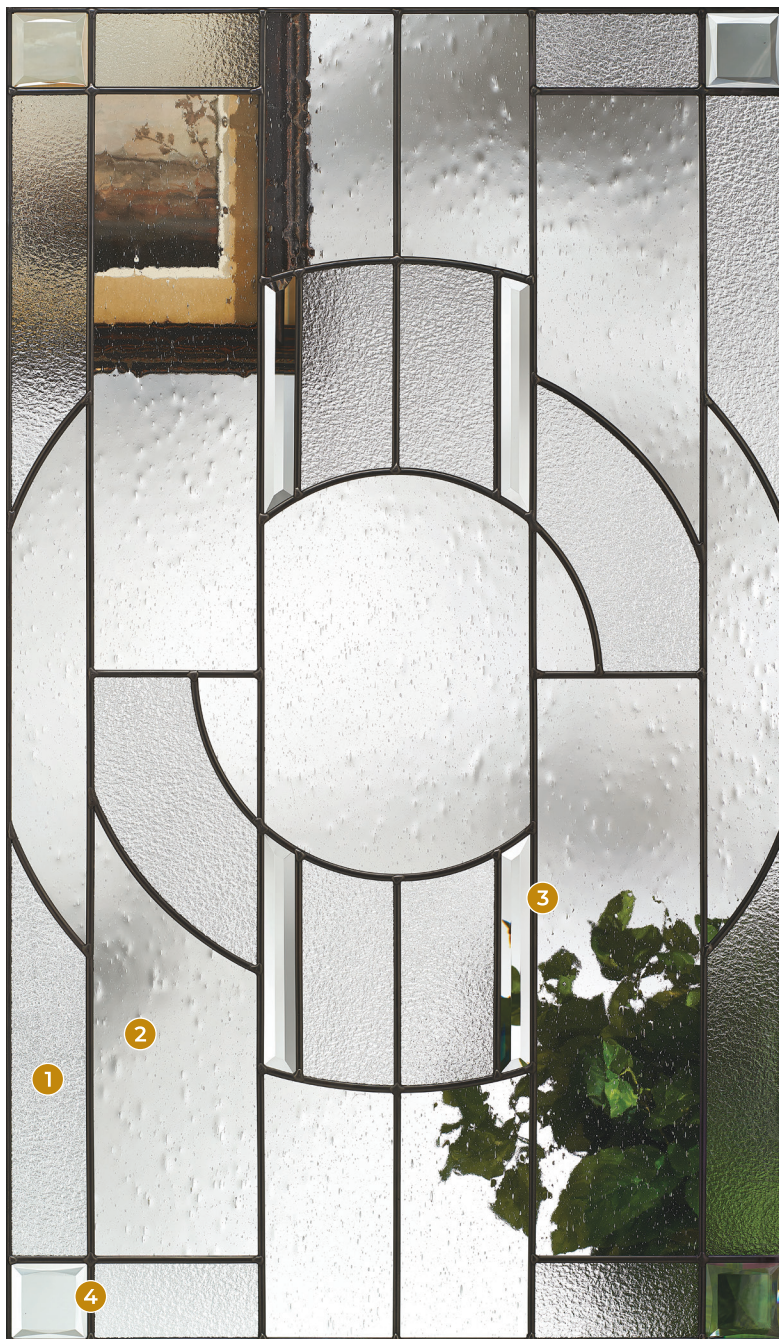

Shown with black nickel caming. Product images show exterior side of door.

Zaha®

Structured right angles are offset by dynamic curves in this high-energy design. Zaha features 1 oceana and 2 seedy glass, 3 clear and 4 multifaceted bevels, and caming to create a refreshing and unexpected elegance that appeals to Contemporary home styles.

PRIVACY RATING

AVAILABLE GRAINS

Mahogany Grain
Canvas

CAMING OPTIONS