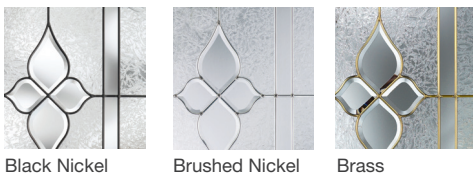

Caming Options

Privacy Rating

Available Door Collections

Fiber-Classic. Mahogany Collection™ | Fiber-Classic. Oak Collection™ | Smooth-Star® | Profiles. & Traditions Steel | Pulse®