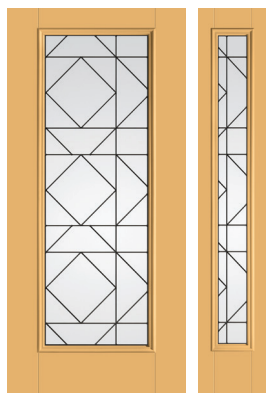

Shown with black nickel caming. Product images show exterior side of door.

Echelon

Available with Advanta lite frame¹ or Impact-rated lite frame only.

Echelon provides **1** clear glass accented with eased angles and clean edges infused with elements of diamonds and triangles.