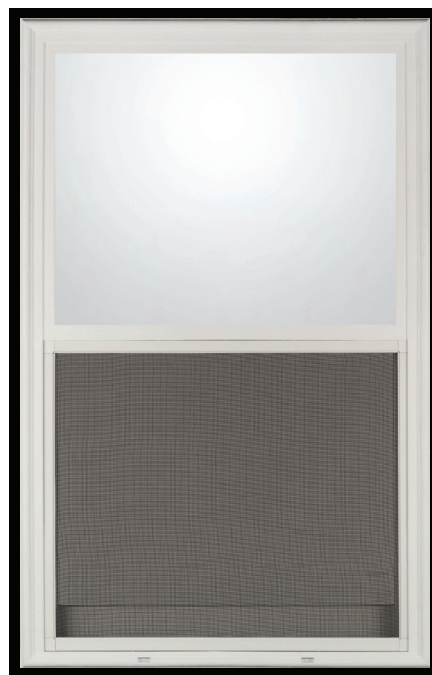

Product images show exterior side of door.

Left Page: Smooth-Star, Internal Blinds, Door - S82600, Finish - Indigo
Above: Profiles, Screen Vented Lite, Door - 1004HD