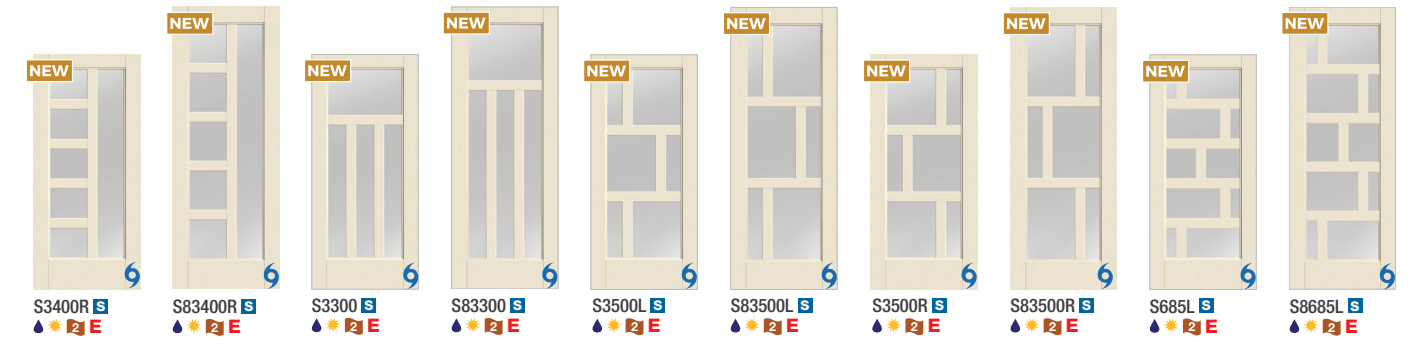

NEW EnLiten™ Flush-Glazed Full Lites

Privacy & Textured Glass with Divided Lites *Continued*

Privacy & Textured Glass

Clear Glass with Divided Lites

Clear Glass

Note: Please verify that there is a Thermo-Tru product approval specific to your area for the door system configuration before buying.
Right: Smooth-Star, Clear Glass with SDLs, Doors – S1205, Finish – Arctic Ice

Available Door Selections

- S Smooth-Star
- Flush-Glazed Glass with Square Sticking (FG)
- Low-E Glass (LE)
- Simulated Divided Lites (SDL)

Key

- 1 Simulated Divided Lites (SDLF1)
- 2 Simulated Divided Lites (SDLF2)
- E Elevated 10" Bottom Rail Options
- WBDR Option