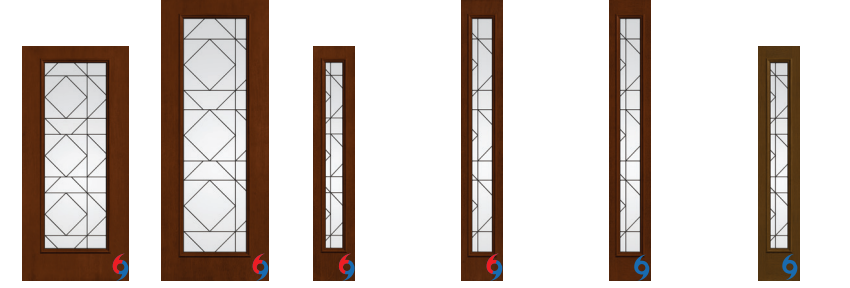

FCM2385 E Also available: FC2385 E S2385 E

FCM82385 E Also available: FC82385 E S82385 S

FCM2385SL E Also available: FC2385SL E S2385SL S

FCM82385SL E Also available: FC82385SL E S82385SL S

FCM82233SL Also available: FC82233SL S82233SL S

FC2233SL Also available: S2233SL S