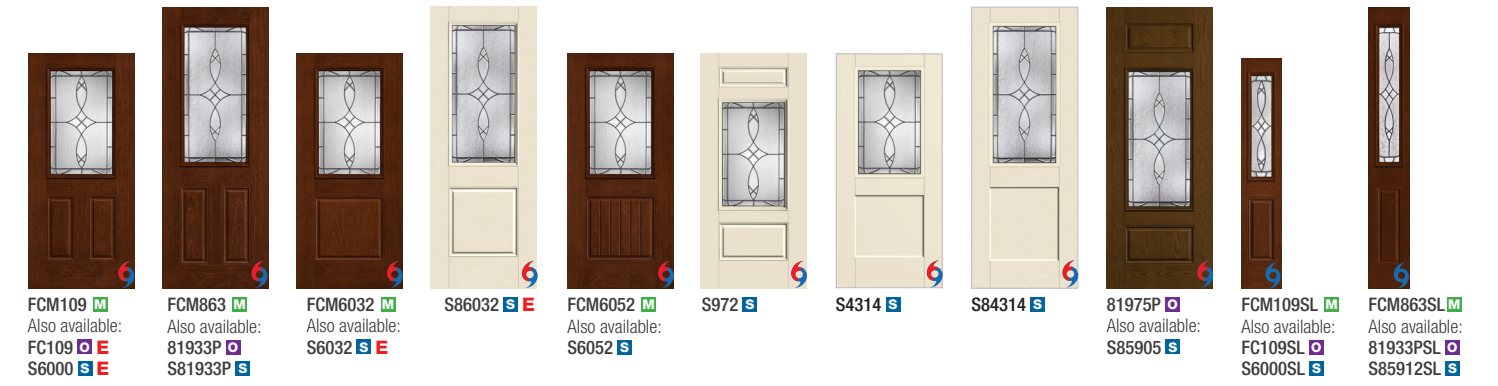

1/2 Lites

Blackstone.