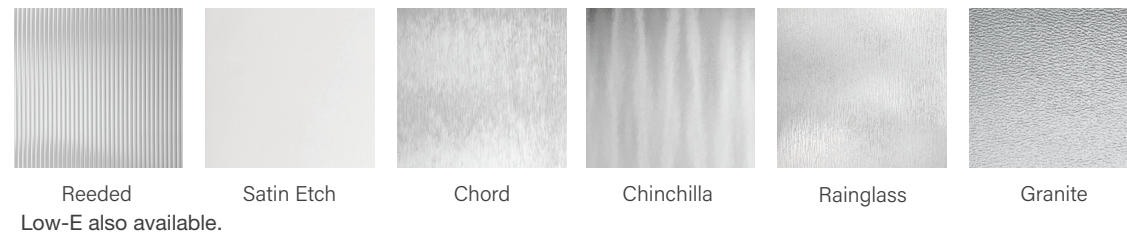

Privacy & Textured Glass

Available for all Pulse door styles.

Decorative Glass

Available for Línea.