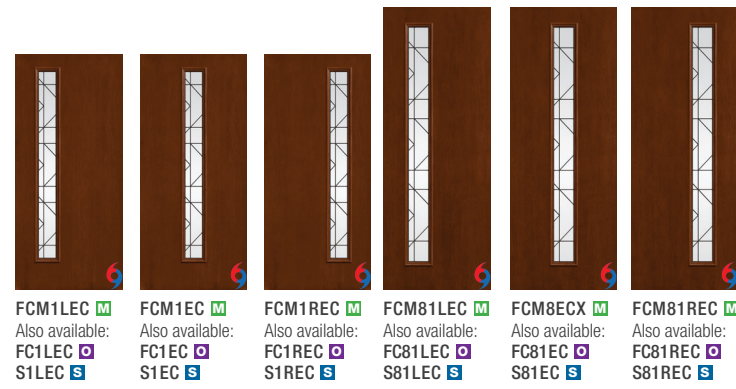

Línea *Continued*

Echelon ♦ ■ ■ ■