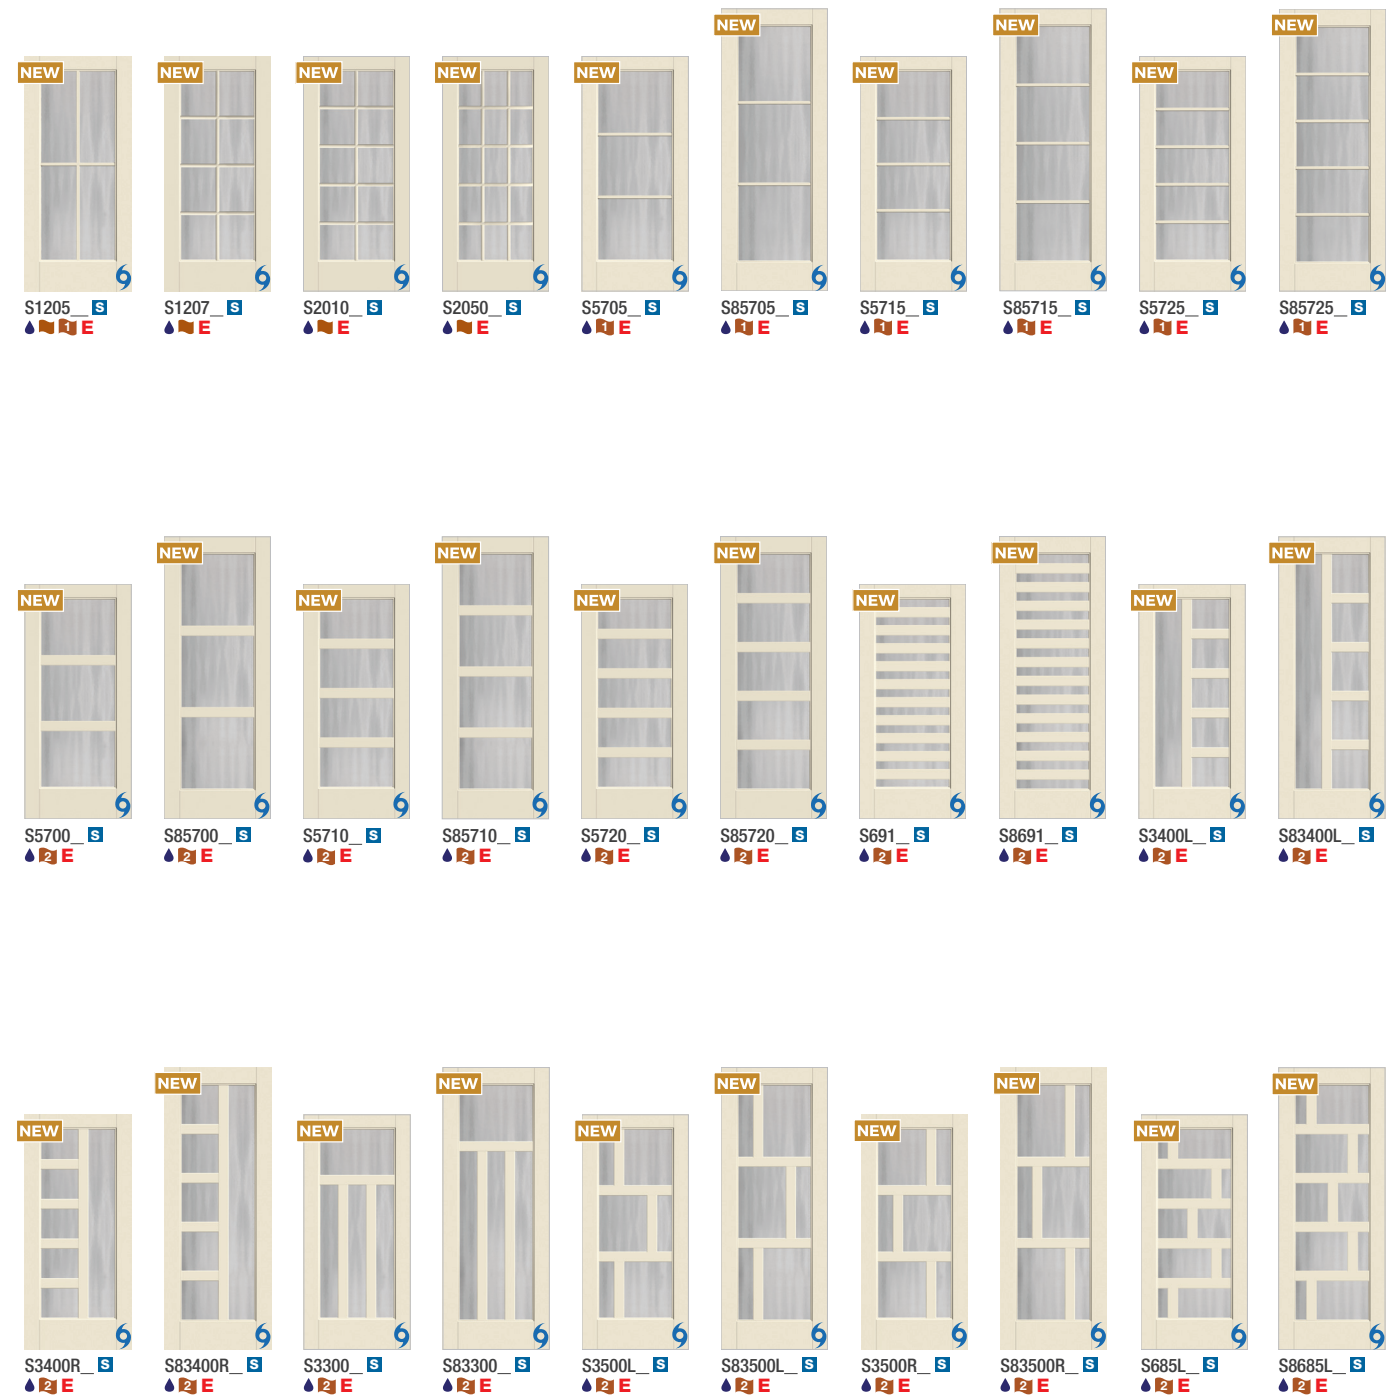

NEW EnLiten™ Flush-Glazed Full Lites

Privacy & Textured Glass with Divided Lites

Available Door Selections

S Smooth-Star

Key

- **▲** Flush-Glazed Glass with Square Sticking (FG)
- **2** Simulated Divided Lites (SDL)
- **1** Simulated Divided Lites (SDLF1)

- **2** Simulated Divided Lites (SDLF2)
- **E** Elevated 10" Bottom Rail Options
- **6** WBDL Option

¹EnLiten flush-glazed designs offer up to a 16% increase in visible glass area compared to conventional lite frames.
Note: Please verify that there is a Therma-Tru product approval specific to your area for the door system configuration before buying.
12 Right: Smooth-Star, Satin Etch Glass with SDLs, Door - S85710XE, Finish - Onyx