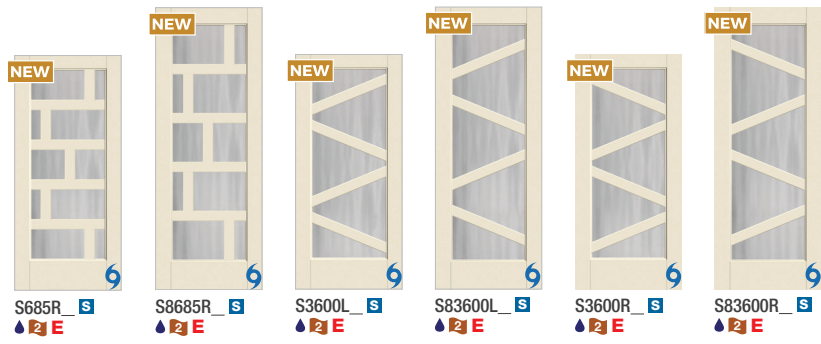

NEW EnLiten™ Flush-Glazed Full Lites

Privacy & Textured Glass with Divided Lites *Continued*

Privacy & Textured Glass