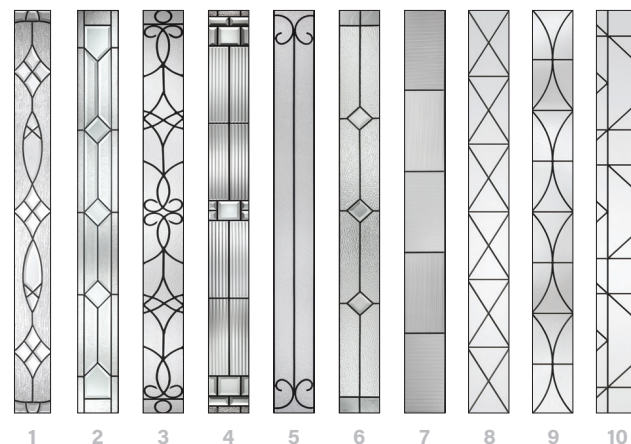

# PULSE

Modern design. Upbeat living.

Pulse is geometry with energy. Designed to be fun and easy to mix and match with sleek, flush door and sidelite styles, you can create a modern entrance without missing a beat. Explore all the possible combinations at [thermatru.com/pulse](http://thermatru.com/pulse). Mix and match to get the style numbers needed to order. Turn the page for a glimpse of available styles and sizes.

### Decorative Glass

Available for Línea.