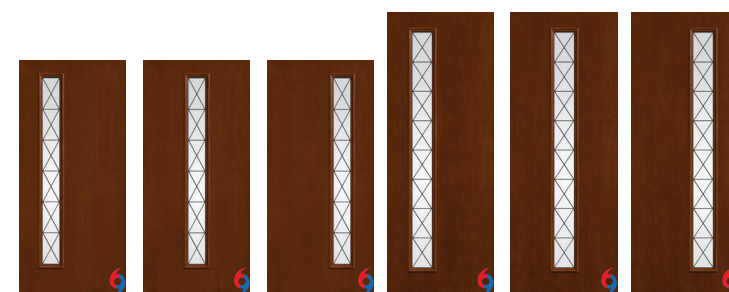

Calix◆◆◆

FCM1LCX **M** Also available: FC1LCX **O** S1LCX **S**
FCM1CX **M** Also available: FC1CX **O** S1CX **S**
FCM1RCX **M** Also available: FC1RCX **O** S1RCX **S**
FCM81LCX **M** Also available: FC81LCX **O** S81LCX **S**
FCM81CX **M** Also available: FC81CX **O** S81CX **S**
FCM81RCX **M** Also available: FC81RCX **O** S81RCX **S**