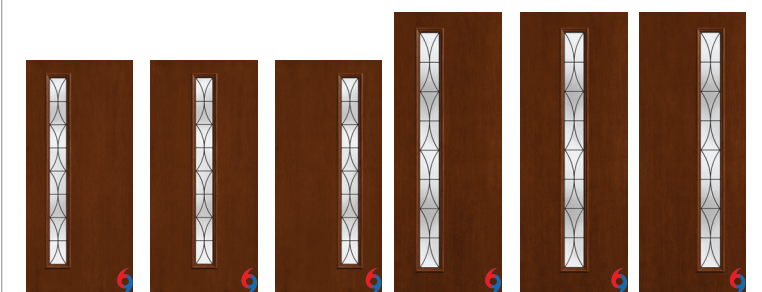

Latitude◆◆◆

FCM1LLT **M** Also available: FC1LLT **O** S1LLT **S**
FCM1LT **M** Also available: FC1LT **O** S1LT **S**
FCM1RLT **M** Also available: FC1RLT **O** S1RLT **S**
FCM81LLT **M** Also available: FC81LLT **O** S81LLT **S**
FCM81LT **M** Also available: FC81LT **O** S81LT **S**
FCM81RLT **M** Also available: FC81RLT **O** S81RLT **S**

Available Door Selections

- **M** Fiber-Classic Mahogany
- **O** Fiber-Classic Oak
- **S** Smooth-Star

Key

- Black Nickel Caming (1D)
- ◆◆ Brushed Nickel Caming (1C)
- ◆◆◆ Brass Caming (1A)
- ✕ Wrought Iron (1W)

WBDR Option

WBDR / HVHZ Option

Privacy & Textured Glass Options

- XK = Reeded
- XJ = Chinchilla
- XE = Satin Etch
- XR = Rainglass
- XC = Chord
- XN = Granite

Note: For HVHZ options, you must specify Impact laminated glass, shown here with available sizes, and Impact steel-plate reinforced fiberglass door, shown on page 3 with available sizes. Please verify that there is a Thermo-Tru product approval specific to your area for the door system configuration before buying.