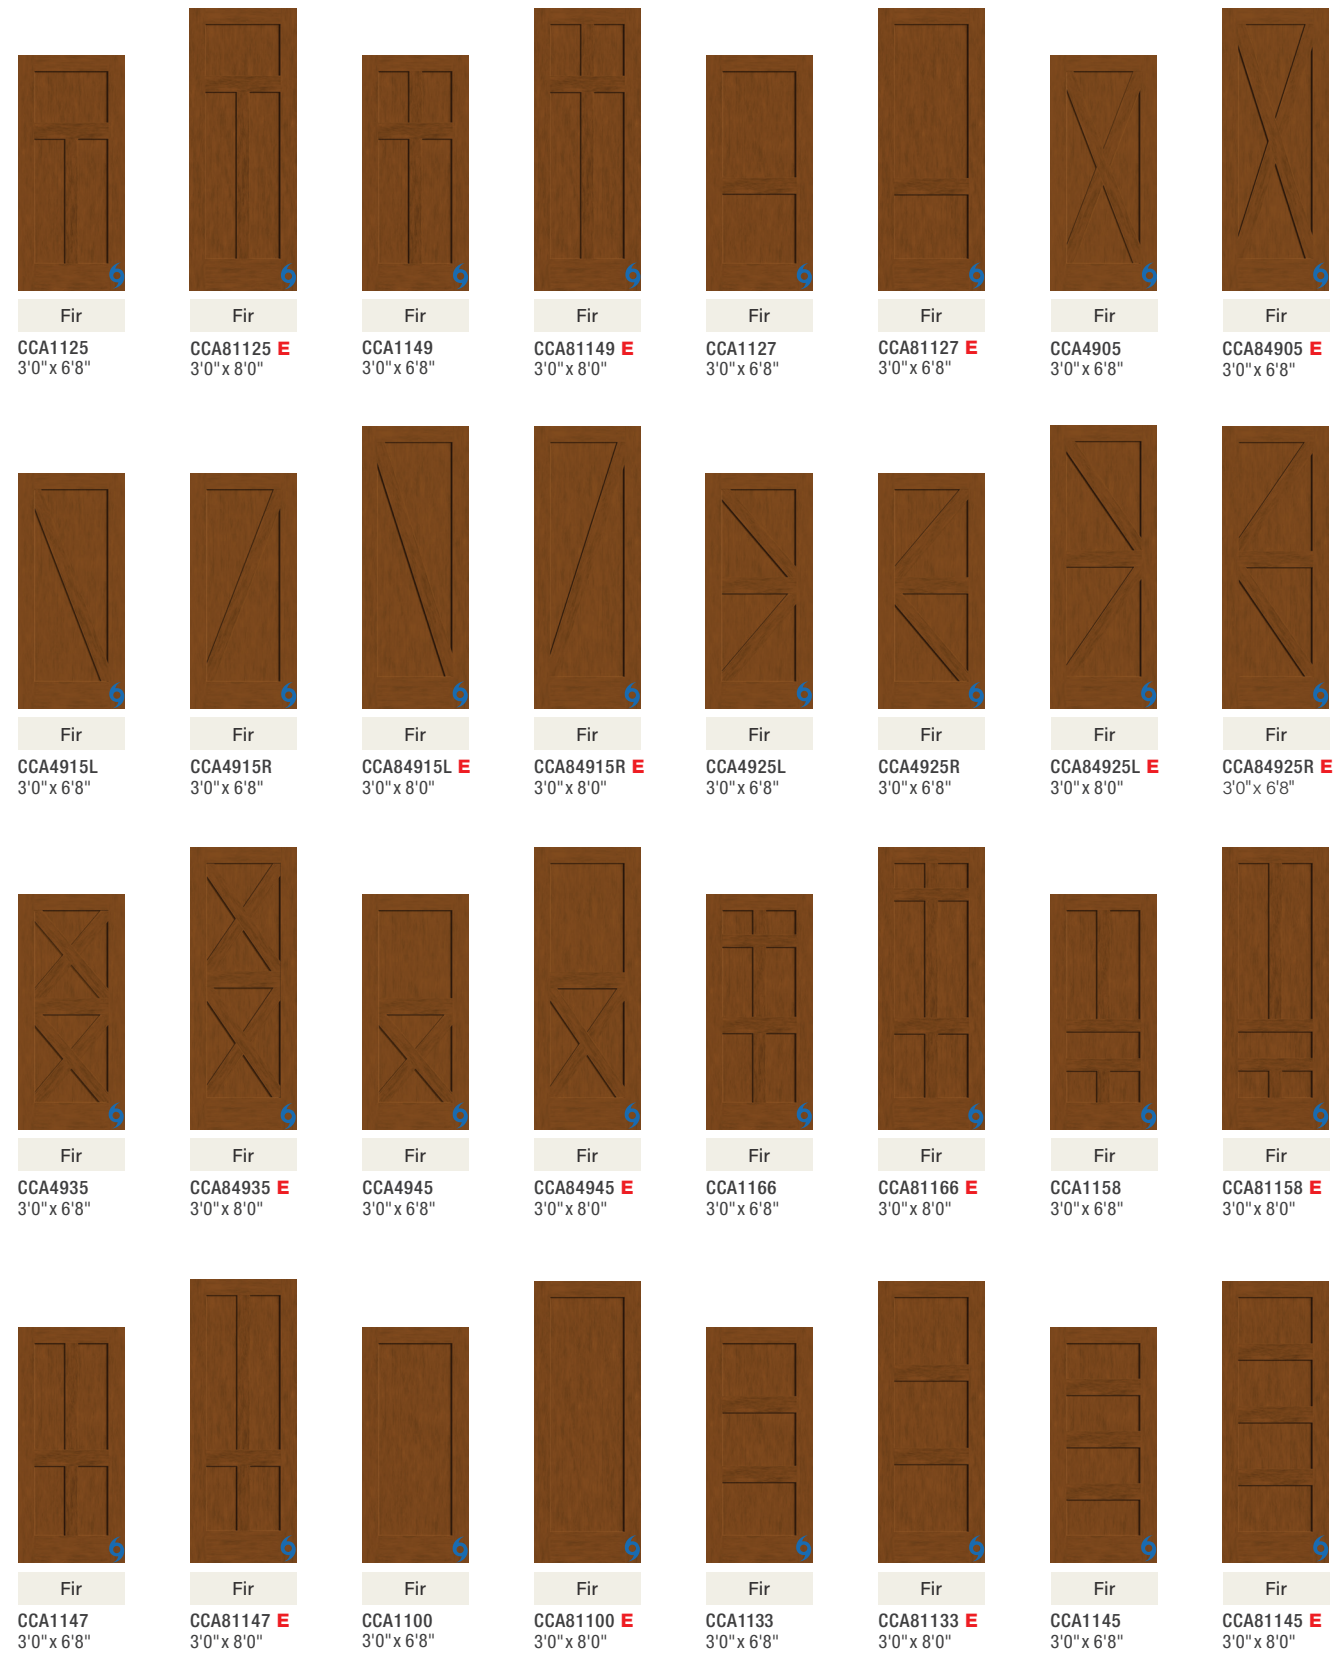

Classic Craft® Solid Panels