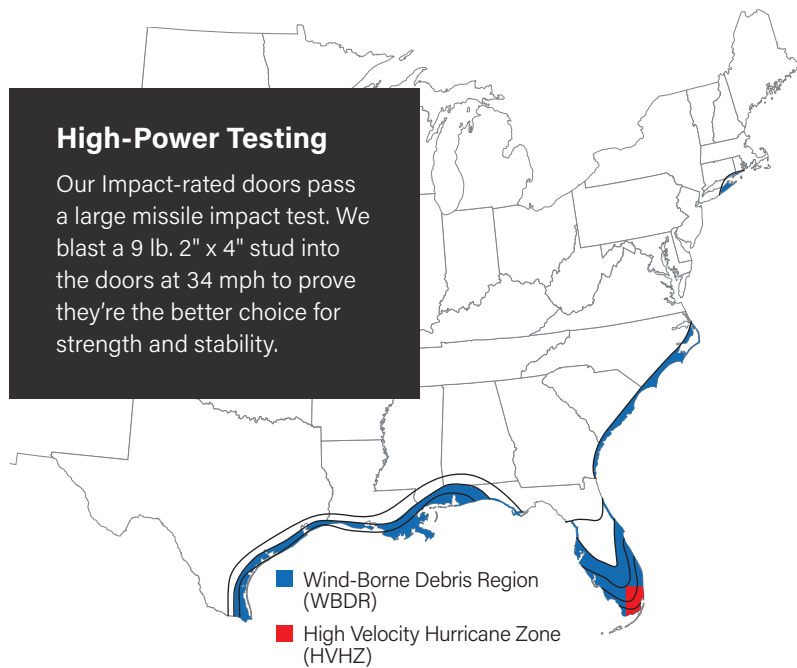

# Impact-Rated Products

FIBERGLASS & STEEL DOOR SYSTEMS

**THERMA TRU**<sup>®</sup>  
DOORS

**MANIFEST YOUR OUTER HOME**

Tough when you need it. Beautiful always.