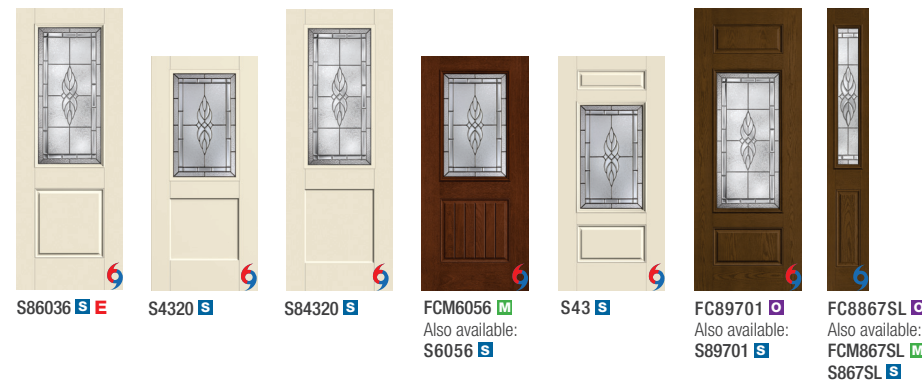

1/2 Lites

Kensington™ ◆ ◆ ◆