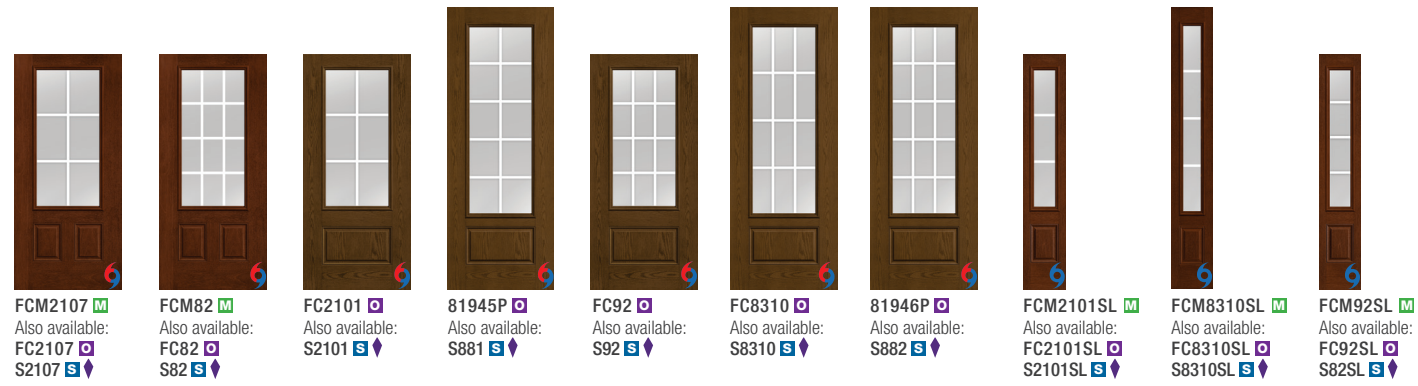

3/4 Lites

Clear Glass with Divided Lites