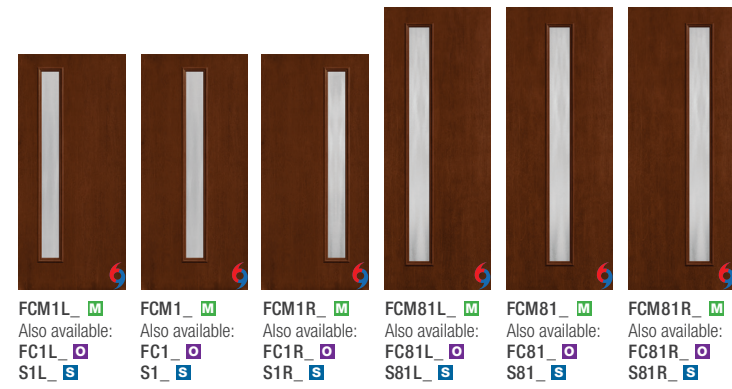

Privacy & Textured Glass